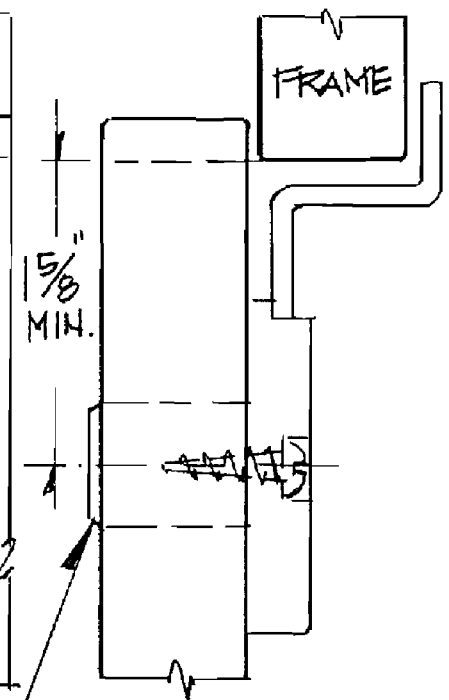

FRONT

16.5 MM  $\phi$  LOCK HOLE  
(TYPICAL)

CB-245  
TYPE 245 CYL. BODY  
VERTICAL MOUNT

LP-300 LOCK PLUG

CB-235  
TYPE 235 CYL. BODY  
HORIZONTAL MOUNT

SIDE

DEADBOLT LOCKS  
TYPES 235 AND 245

Scale 1:1  
Lock shown in LOCKED POSITION.  
Materials 3/4" unless otherwise shown.  
Actual dimensions may vary due to construction details.