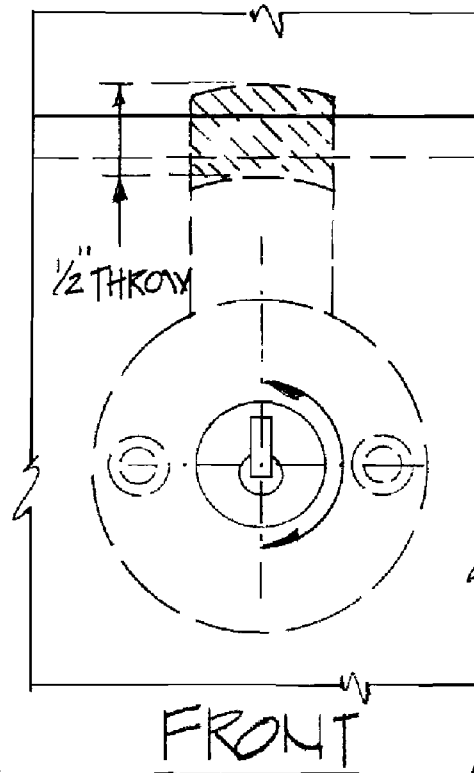

FRONT

16.5 MM  $\phi$  LOCK HOLE  
(TYPICAL)

CB-245  
TYPE 245 CYL. BODY  
VERTICAL MOUNT

LP-300 LOCK PLUG

CB-235  
TYPE 235 CYL. BODY  
HORIZONTAL MOUNT

SIDE

DEADBOLT LOCKS  
TYPES 235 AND 245

Scale 1:1  
Lock shown in LOCKED POSITION.  
Materials 3/4" unless otherwise shown.  
Actual dimensions may vary due to construction details.