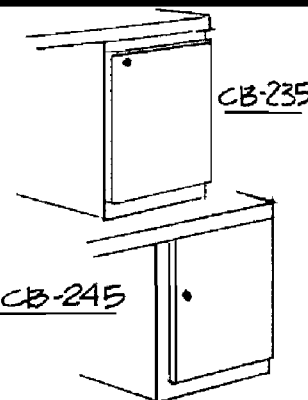

FRONT

16.5 MM  $\phi$  LOCK HOLE  
(TYPICAL)

CB-245  
TYPE 245 CYL. BODY  
VERTICAL MOUNT

LP-300 LOCK PLUG

CB-235  
TYPE 235 CYL. BODY  
HORIZONTAL MOUNT

SIDE

DEADBOLT LOCKS  
TYPES 235 AND 245

Scale 1:1  
Lock shown in LOCKED POSITION.  
Materials 3/4" unless otherwise shown.  
Actual dimensions may vary due to construction details.