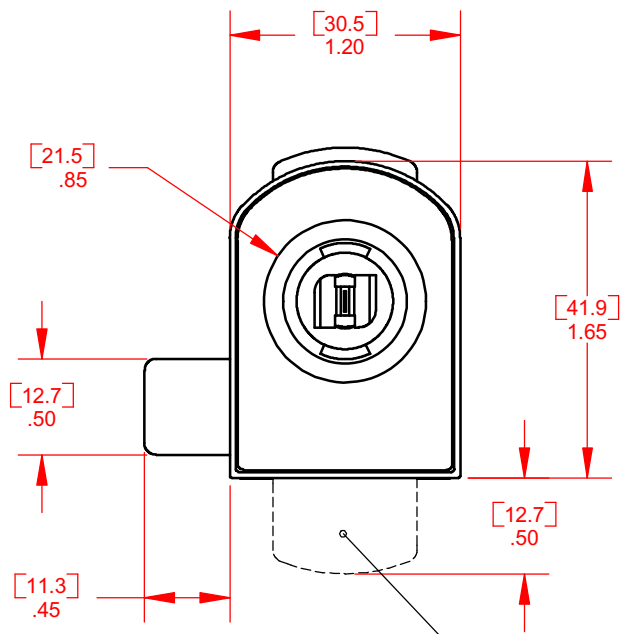

PART NUMBERS:

- CB-371 NICKEL FINISH
- CB-375 BRASS FINISH
- CB-377 SATIN NICKEL FINISH

LOCK SLIPS ON TO
EDGE OF GLASS DOOR
NEAR EDGE OF DOOR

NO BORING REQUIRED

CAM IN LOCKED POSITION

SET SCREW
TIGHTENS LOCK
TO GLASS DOOR

| | | | |
|------|----------|----------|--------|
| DATE | 03/24/03 | DRAWING# | CB-37X |
|------|----------|----------|--------|

TYPE 370 GLASS DOOR DEADBOLT LOCK

CompX
TIMBERLINE www.tlock.us
1-800-LOCKBAR
715 Center St., Grayslake, IL 60030
Copyright 2007 © CompX Security Products