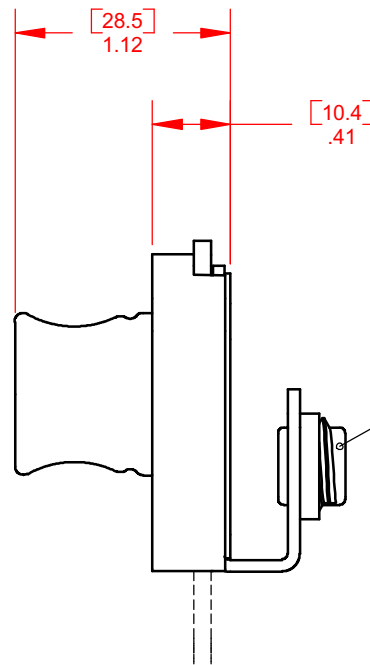

PART NUMBERS:

- CB-371 NICKEL FINISH
- CB-375 BRASS FINISH
- CB-377 SATIN NICKEL FINISH

LOCK SLIPS ON TO
EDGE OF GLASS DOOR
NEAR EDGE OF DOOR

NO BORING REQUIRED

CAM IN LOCKED POSITION

SET SCREW
TIGHTENS LOCK
TO GLASS DOOR

| | | | |
|------|----------|----------|--------|
| DATE | 03/24/03 | DRAWING# | CB-37X |
|------|----------|----------|--------|

TYPE 370 GLASS DOOR DEADBOLT LOCK

CompX
TIMBERLINE www.tlock.us
1-800-LOCKBAR
715 Center St., Grayslake, IL 60030
Copyright 2007 © CompX Security Products