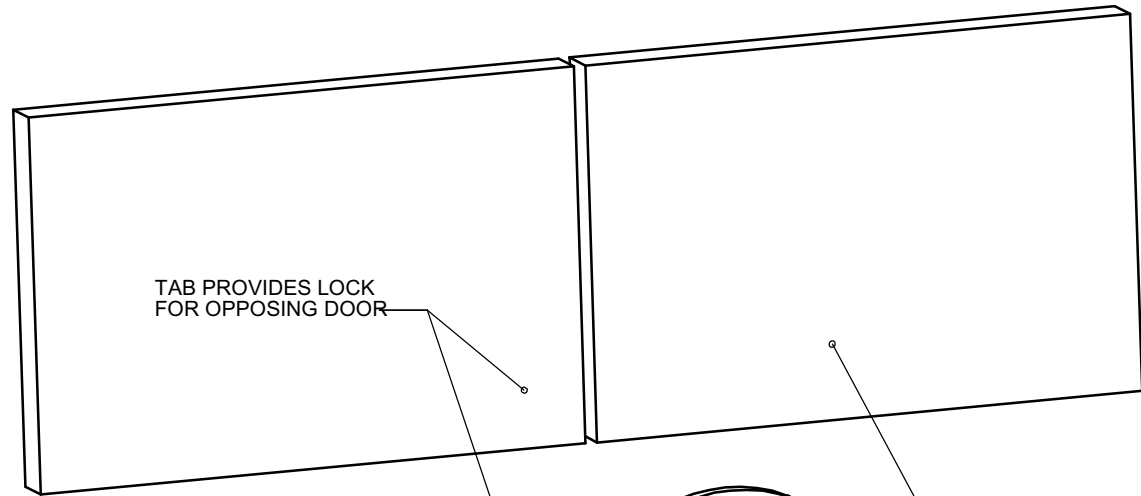

PART NUMBERS:

- CB-371 NICKEL FINISH
- CB-375 BRASS FINISH
- CB-377 SATIN NICKEL FINISH

LOCK SLIPS ON TO
EDGE OF GLASS DOOR
NEAR EDGE OF DOOR

NO BORING REQUIRED

CAM IN LOCKED POSITION

SET SCREW
TIGHTENS LOCK
TO GLASS DOOR

| | | | |
|------|----------|----------|--------|
| DATE | 03/24/03 | DRAWING# | CB-37X |
|------|----------|----------|--------|

TYPE 370 GLASS DOOR DEADBOLT LOCK

CompX
TIMBERLINE www.tlock.us
1-800-LOCKBAR
715 Center St., Grayslake, IL 60030
Copyright 2007 © CompX Security Products