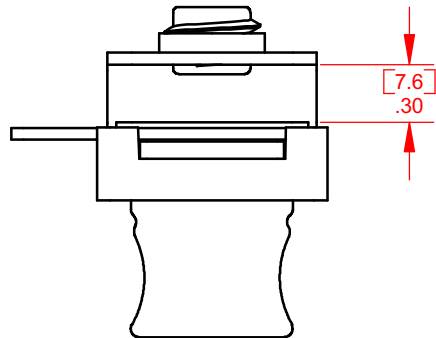

PART NUMBERS:

- CB-371 NICKEL FINISH
- CB-375 BRASS FINISH
- CB-377 SATIN NICKEL FINISH

LOCK SLIPS ON TO
EDGE OF GLASS DOOR
NEAR EDGE OF DOOR

NO BORING REQUIRED

CAM IN LOCKED POSITION

SET SCREW
TIGHTENS LOCK
TO GLASS DOOR

| | | | |
|------|----------|----------|--------|
| DATE | 03/24/03 | DRAWING# | CB-37X |
|------|----------|----------|--------|

TYPE 370 GLASS DOOR DEADBOLT LOCK

CompX
TIMBERLINE www.tlock.us
1-800-LOCKBAR
715 Center St., Grayslake, IL 60030
Copyright 2007 © CompX Security Products