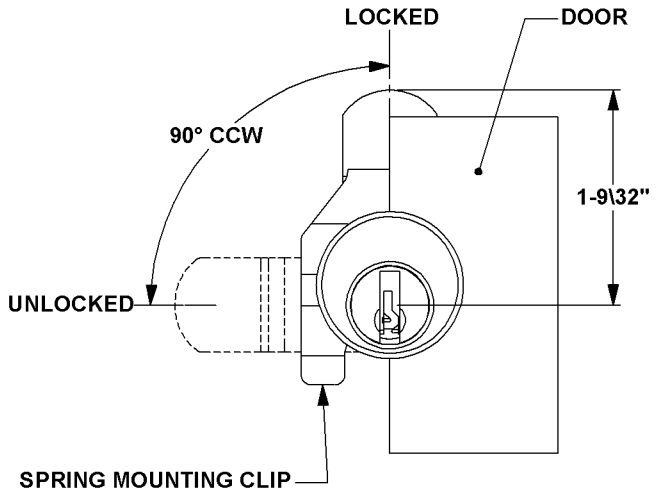

STOCK LOCKS®

Manufactured by

NATIONAL 
CABINET LOCK®

C8711 MAIL BOX LOCK

- 5 PIN TUMBLER
- REPLACES BOMMER LOCK

CYLINDER MOUNTING HOLE DIMENSIONS