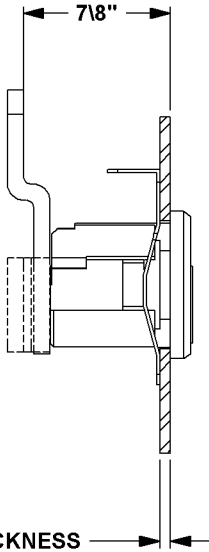

STOCK LOCKS®

Manufactured by

NATIONAL 
CABINET LOCK®

C8711 MAIL BOX LOCK

- 5 PIN TUMBLER
- REPLACES BOMMER LOCK

CYLINDER MOUNTING HOLE DIMENSIONS