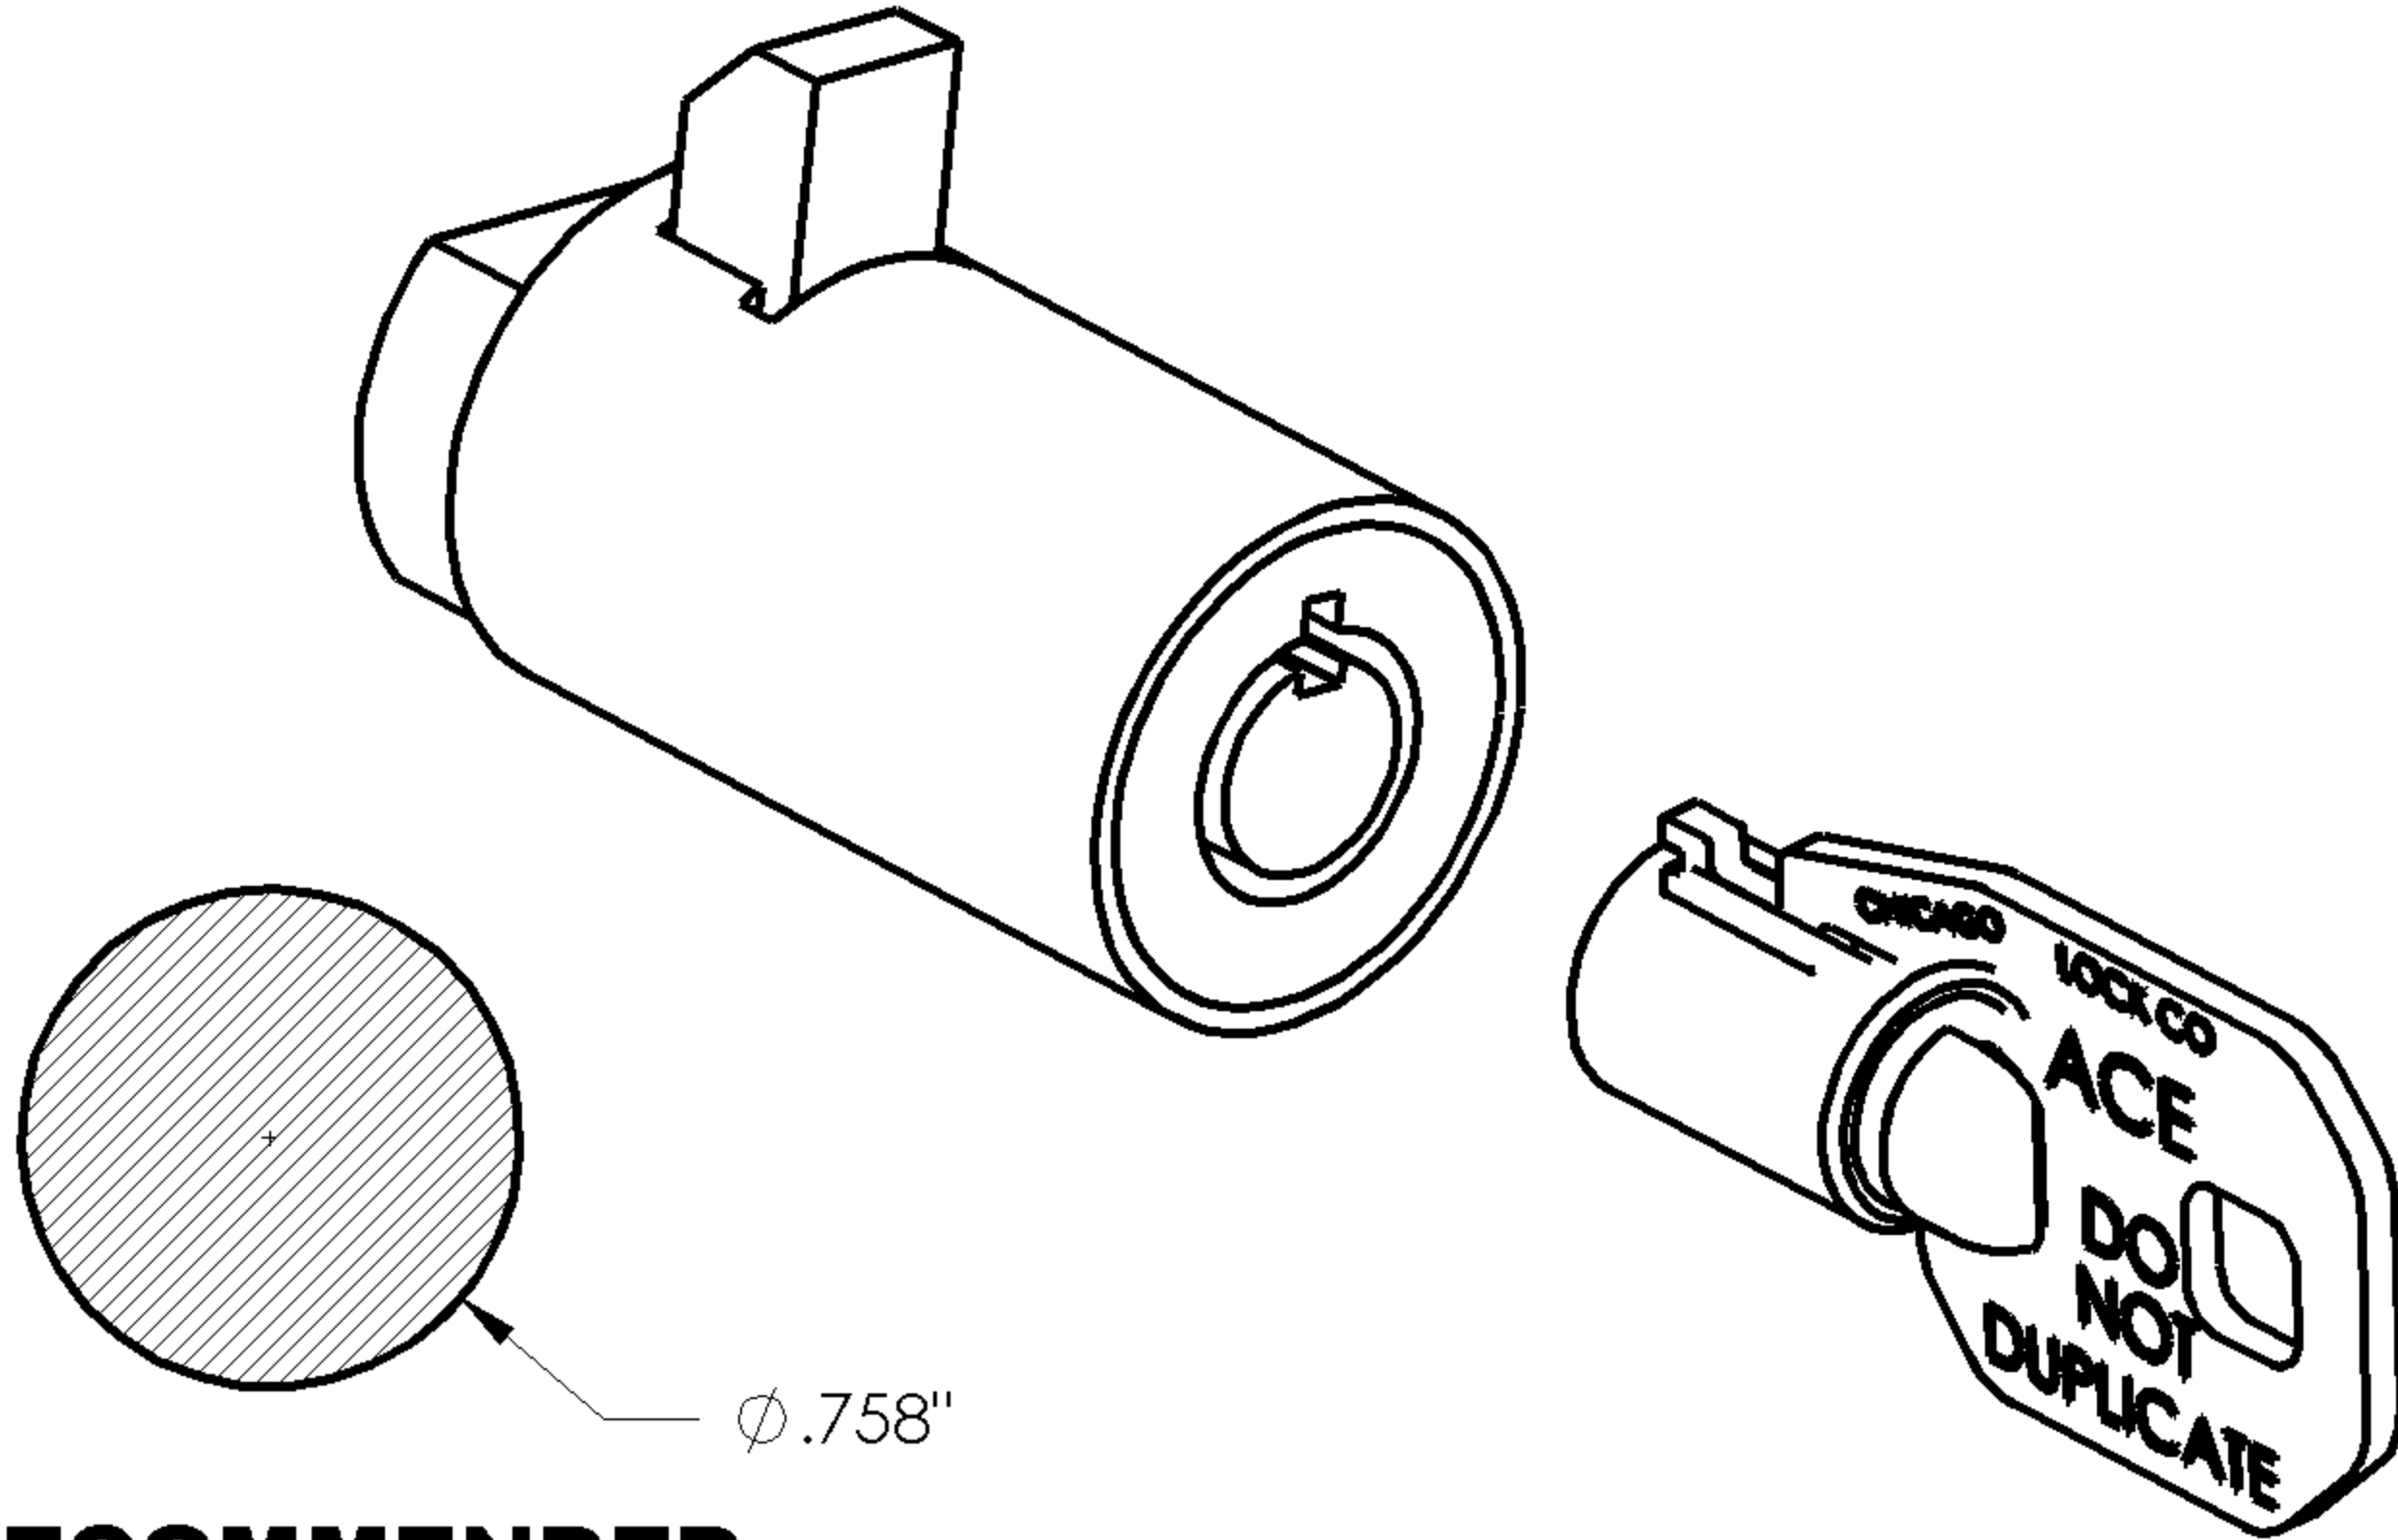

## T8871 CAMLOCK RADIAL PIN TUMBLER

### RECOMMENDED MOUNTING HOLE