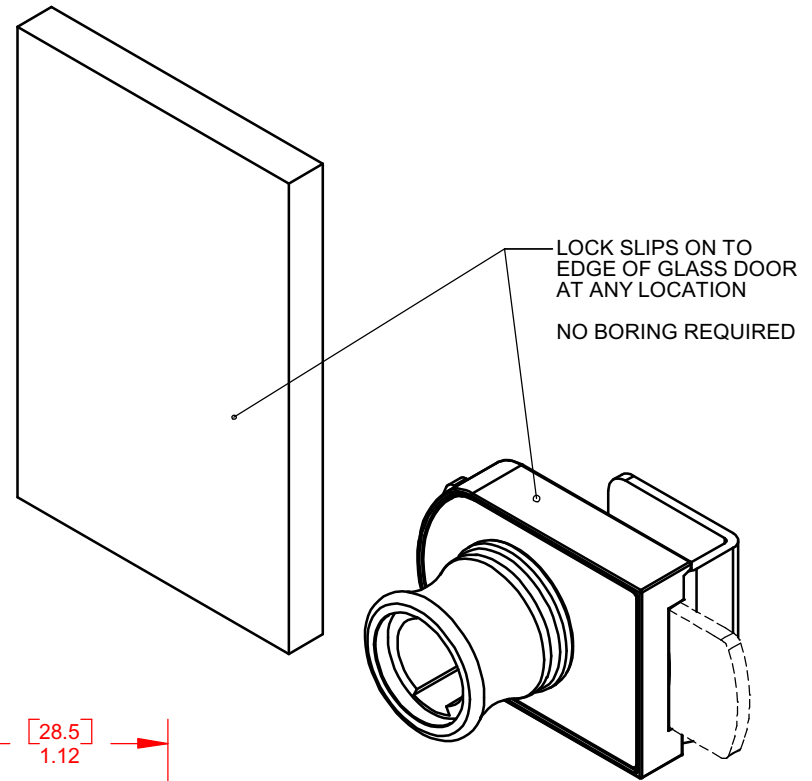

PART NUMBERS:

- CB-351 NICKEL FINISH
- CB-355 BRASS FINISH
- CB-357 SATIN NICKEL FINISH

DATE	03/24/03	DRAWING#	CB-35X
------	----------	----------	--------

TYPE 350 GLASS DOOR DEADBOLT LOCK

CompX
TIMBERLINE www.tlock.us
1-800-LOCKBAR
715 Center St., Grayslake, IL 60030
Copyright 2007 © CompX Security Products