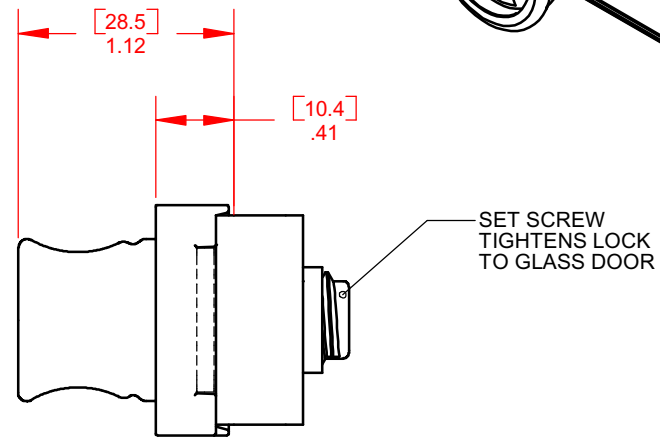

PART NUMBERS:

- CB-351 NICKEL FINISH
- CB-355 BRASS FINISH
- CB-357 SATIN NICKEL FINISH

DATE	03/24/03	DRAWING#	CB-35X
------	----------	----------	--------

TYPE 350 GLASS DOOR DEADBOLT LOCK

CompX
TIMBERLINE www.tlock.us
1-800-LOCKBAR
715 Center St., Grayslake, IL 60030
Copyright 2007 © CompX Security Products