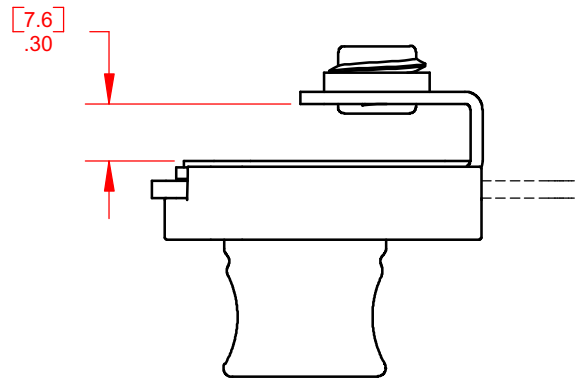

PART NUMBERS:

- CB-351 NICKEL FINISH
- CB-355 BRASS FINISH
- CB-357 SATIN NICKEL FINISH

DATE	03/24/03	DRAWING#	CB-35X
------	----------	----------	--------

TYPE 350 GLASS DOOR DEADBOLT LOCK

CompX
TIMBERLINE www.tlock.us
1-800-LOCKBAR
715 Center St., Grayslake, IL 60030
Copyright 2007 © CompX Security Products