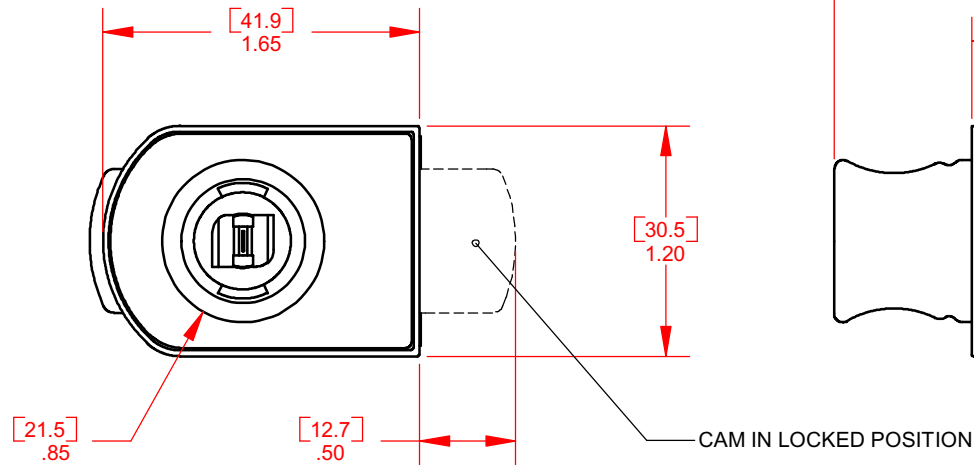

PART NUMBERS:

- CB-351 NICKEL FINISH
- CB-355 BRASS FINISH
- CB-357 SATIN NICKEL FINISH

DATE	03/24/03	DRAWING#	CB-35X
------	----------	----------	--------

TYPE 350 GLASS DOOR DEADBOLT LOCK

CompX
TIMBERLINE www.tlock.us
1-800-LOCKBAR
715 Center St., Grayslake, IL 60030
Copyright 2007 © CompX Security Products