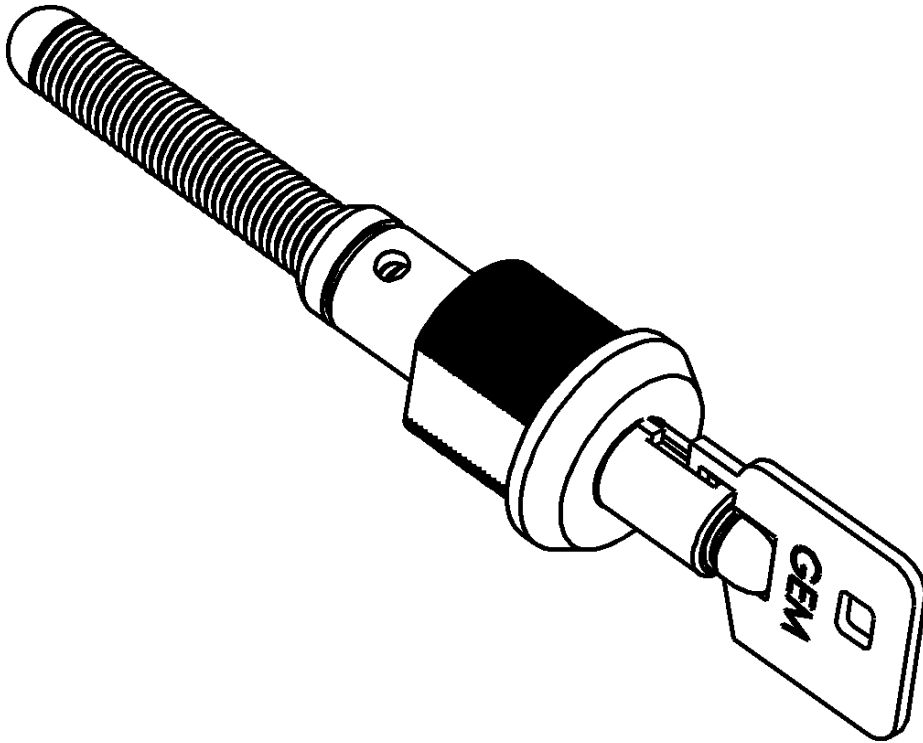

## TS1058U THREADED SHAFT LOCK

**-4 KEYS PULL AT 12, 3, 6 & 9.**