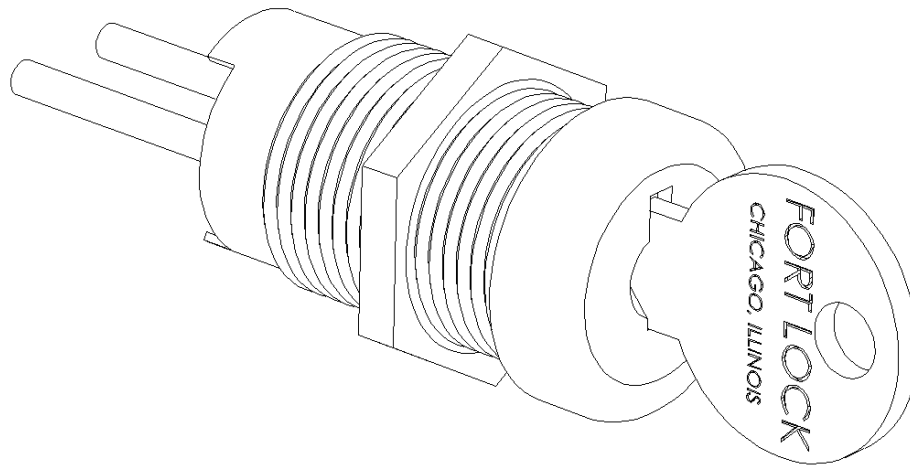

SW-3118AD SWITCH LOCK

- 23000 SERIES KEYWAY.
- LEAD LENGTH 10".
- 2 KEY PULLS AT 12:00 & 3:00.
- MAINTAINS CONTACT AT 3:00 , OPEN AT 12:00.
- 7 AMP- 110VAC (RESISTIVE LOAD).