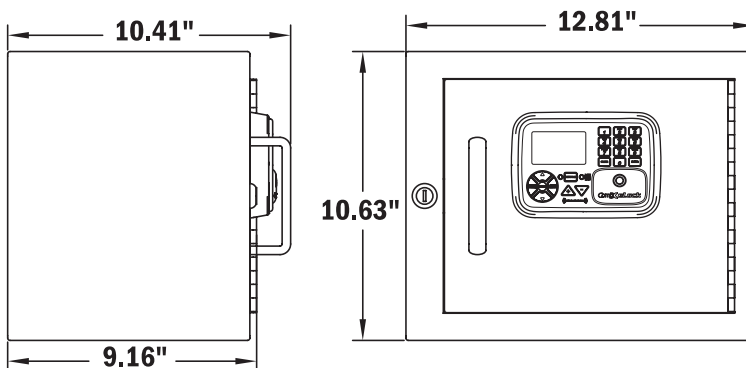

Standard Narcotics box dimensions with CompX eLock installed

LockView software (sold separately)

LOCKVIEW-5PRO	LockView software; includes Flash drive and USB cable
---------------	---

Mini Narcotics box dimensions with CompX eLock installed