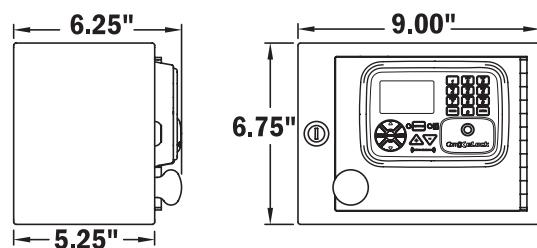

Standard Narcotics box dimensions with CompX eLock installed

LockView software (sold separately)

LOCKVIEW-5PRO	LockView software; includes Flash drive and USB cable
---------------	---

Mini Narcotics box dimensions with CompX eLock installed