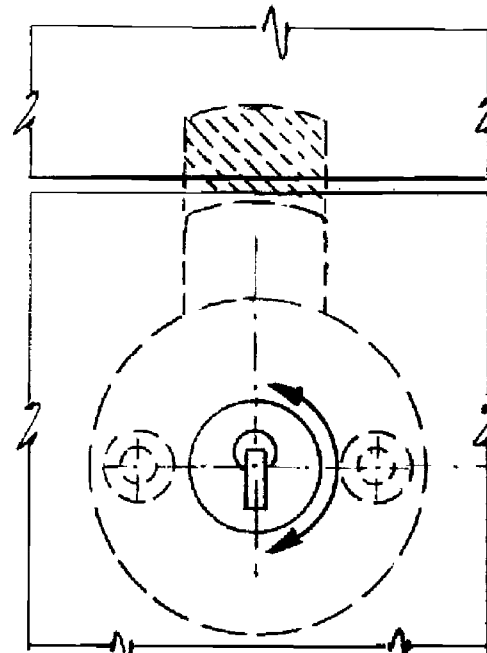

CB-241
TYPE 241 CYL. BODY
(VERTICAL MOUNT)

TOP

1 7/16"

FRONT

16.5MM ϕ LOCK HOLE
(TYPICAL)

FRONT

LP-300 LOCK PLUG

1 7/16"

CB-231

TYPE 231 CYL. BODY
(HORIZONTAL MOUNT)

SIDE

EXTENDED DEADBOLT LOCKS
TYPES 231 AND 241

Scale 1:1
Lock shown in LOCKED POSITION.
Materials 3/4" unless otherwise shown.
Actual dimensions may vary due to construction details.