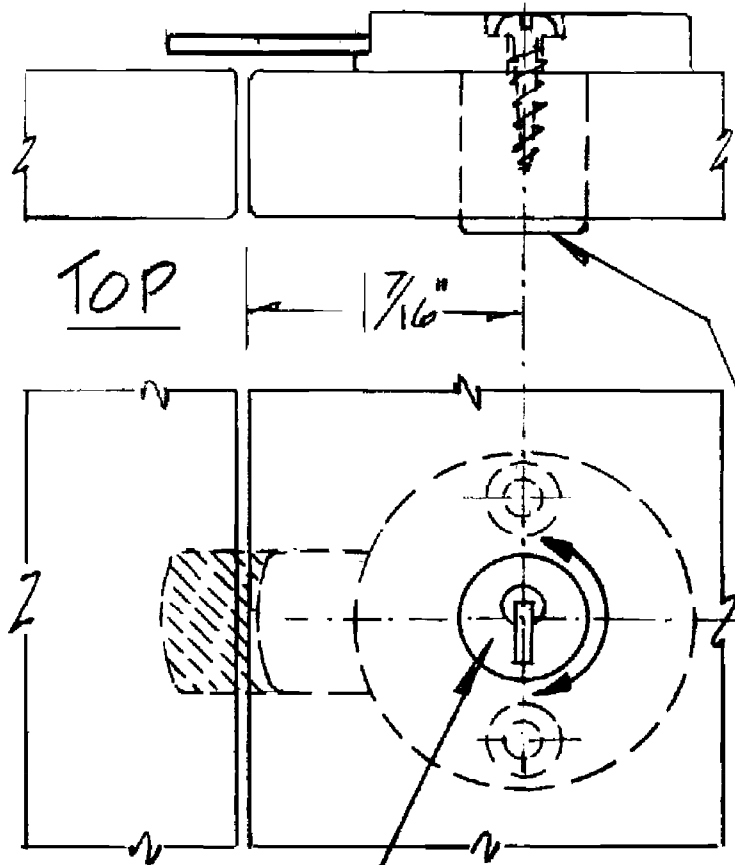

CB-241
TYPE 241 CYL. BODY
(VERTICAL MOUNT)

TOP

1 7/16"

FRONT

16.5MM ϕ LOCK HOLE
(TYPICAL)

FRONT

LP-300 LOCK PLUG

1 7/16"

CB-231

TYPE 231 CYL. BODY
(HORIZONTAL MOUNT)

SIDE

EXTENDED DEADBOLT LOCKS
TYPES 231 AND 241

Scale 1:1
Lock shown in LOCKED POSITION.
Materials 3/4" unless otherwise shown.
Actual dimensions may vary due to construction details.