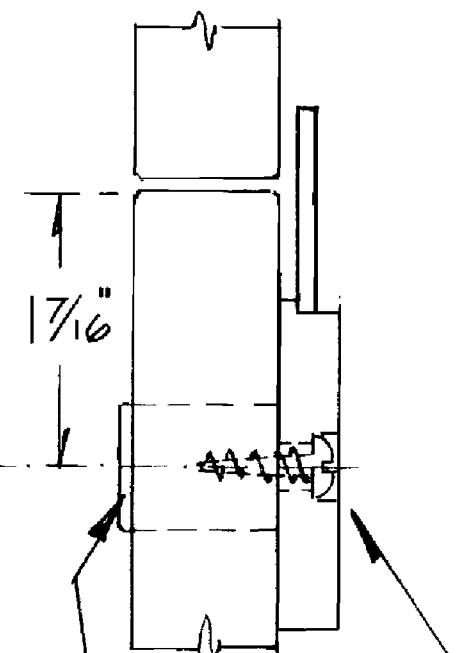

CB-241
TYPE 241 CYL. BODY
(VERTICAL MOUNT)

TOP

1 7/16"

FRONT

16.5MM ϕ LOCK HOLE
(TYPICAL)

FRONT

LP-300 LOCK PLUG

1 7/16"

CB-231

TYPE 231 CYL. BODY
(HORIZONTAL MOUNT)

SIDE

EXTENDED DEADBOLT LOCKS
TYPES 231 AND 241

Scale 1:1
Lock shown in LOCKED POSITION.
Materials 3/4" unless otherwise shown.
Actual dimensions may vary due to construction details.