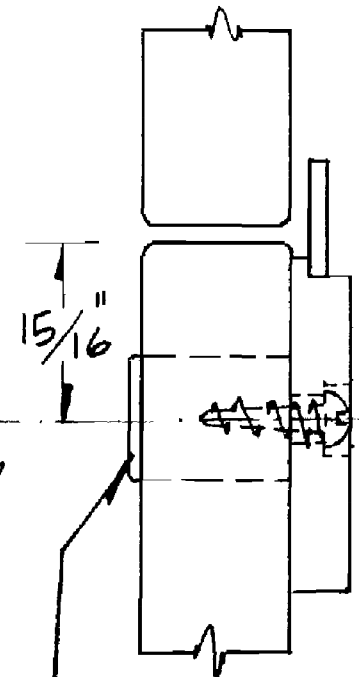

CB-240
TYPE 240 CYL. BODY
VERTICAL MOUNT

LP-300 LOCK PLUG

CB-230
TYPE 230 CYL. BODY
HORIZONTAL MOUNT

SIDE

16.5MM Ø LOCK HOLE
 (TYPICAL)

DEADBOLT LOCKS
TYPES 230 AND 240

Scale 1:1
 Lock shown in LOCKED POSITION.
 Materials 3/4" unless otherwise shown.
 Actual dimensions may vary due to construction details.