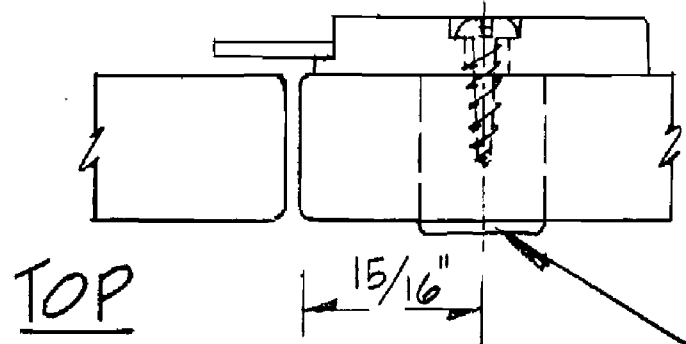

CB-240
TYPE 240 CYL. BODY
VERTICAL MOUNT

LP-300 LOCK PLUG

CB-230
TYPE 230 CYL. BODY
HORIZONTAL MOUNT

SIDE

16.5MM Ø LOCK HOLE
 (TYPICAL)

DEADBOLT LOCKS
TYPES 230 AND 240

Scale 1:1
 Lock shown in LOCKED POSITION.
 Materials 3/4" unless otherwise shown.
 Actual dimensions may vary due to construction details.