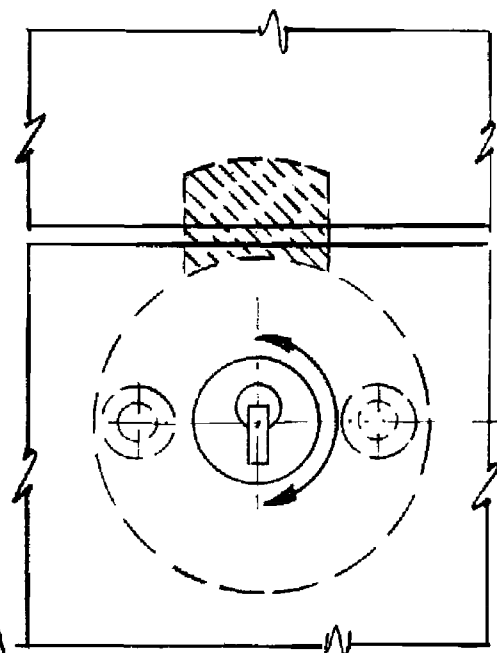

CB-240
TYPE 240 CYL. BODY
VERTICAL MOUNT

LP-300 LOCK PLUG

CB-230
TYPE 230 CYL. BODY
HORIZONTAL MOUNT

SIDE

16.5MM Ø LOCK HOLE
 (TYPICAL)

DEADBOLT LOCKS
TYPES 230 AND 240

Scale 1:1
 Lock shown in LOCKED POSITION.
 Materials 3/4" unless otherwise shown.
 Actual dimensions may vary due to construction details.