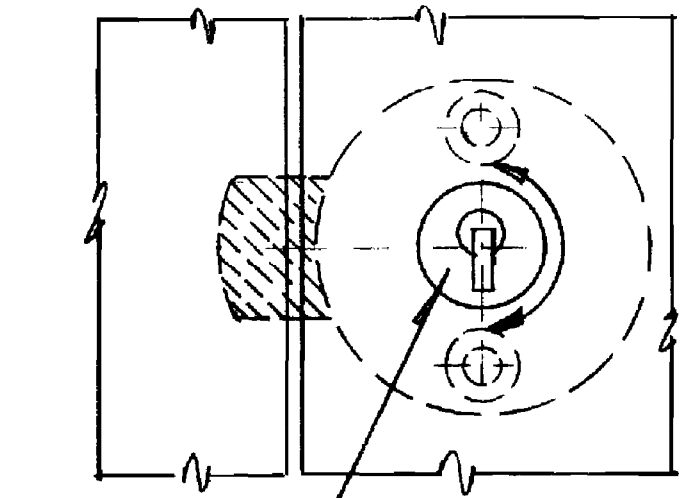

CB-240
TYPE 240 CYL. BODY
VERTICAL MOUNT

LP-300 LOCK PLUG

CB-230
TYPE 230 CYL. BODY
HORIZONTAL MOUNT

SIDE

16.5MM Ø LOCK HOLE
 (TYPICAL)

DEADBOLT LOCKS
TYPES 230 AND 240

Scale 1:1
 Lock shown in LOCKED POSITION.
 Materials 3/4" unless otherwise shown.
 Actual dimensions may vary due to construction details.