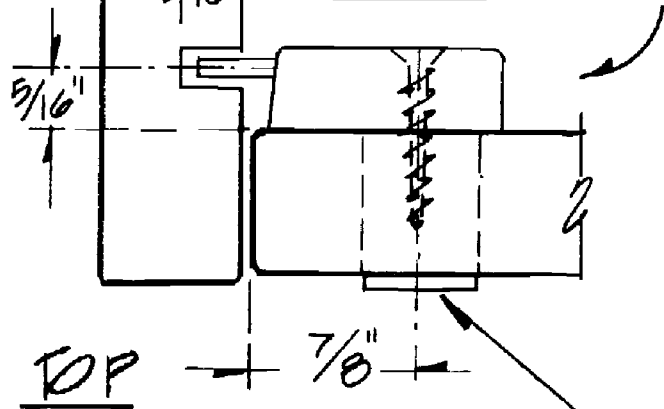

CB-290
TYPE 290 CYL BODY
(VERTICAL MOUNT)

SP-185 STRIKE PLATE
(OPTIONAL)

FRONT
LP-300 LOCK PLUG
(BLACK)

CB-280
TYPE 280 CYL BODY
(HORIZONTAL MOUNT)

SIDE

FRONT

16.5MM Ø LOCK HOLE
(TYPICAL)

DEADBOLT LOCKS
TYPES 280 AND 290

Scale 1:1
 Lock shown in LOCKED POSITION.
 Materials 3/4" unless otherwise shown.
 Actual dimensions may vary due to construction details.

1-800-LOCKBAR/www.tlock.us
 715 Center St., Grayslake, IL 60030
 Copyright 2007 © CompX Security Products