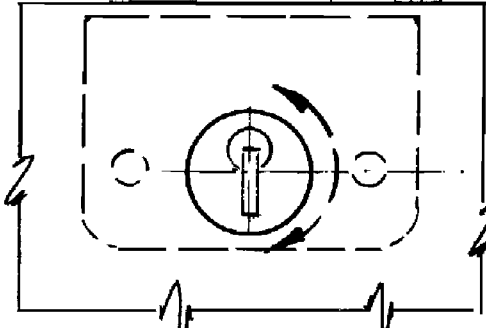

CB-290
TYPE 290 CYL BODY
(VERTICAL MOUNT)

SP-185 STRIKE PLATE
(OPTIONAL)

FRONT
LP-300 LOCK PLUG
(BLACK)

CB-280
TYPE 280 CYL BODY
(HORIZONTAL MOUNT)

SIDE

FRONT

16.5MM Ø LOCK HOLE
(TYPICAL)

DEADBOLT LOCKS
TYPES 280 AND 290

Scale 1:1
 Lock shown in LOCKED POSITION.
 Materials 3/4" unless otherwise shown.
 Actual dimensions may vary due to construction details.

1-800-LOCKBAR/www.tlock.us
 715 Center St., Grayslake, IL 60030
 Copyright 2007 © CompX Security Products