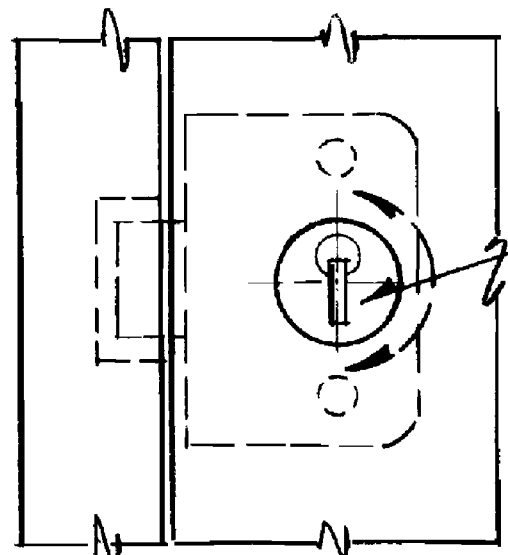

CB-290
TYPE 290 CYL BODY
(VERTICAL MOUNT)

SP-185 STRIKE PLATE
(OPTIONAL)

FRONT
LP-300 LOCK PLUG
(BLACK)

CB-280
TYPE 280 CYL BODY
(HORIZONTAL MOUNT)

SIDE

FRONT

16.5MM Ø LOCK HOLE
(TYPICAL)

DEADBOLT LOCKS
TYPES 280 AND 290

Scale 1:1
 Lock shown in LOCKED POSITION.
 Materials 3/4" unless otherwise shown.
 Actual dimensions may vary due to construction details.

1-800-LOCKBAR/www.tlock.us
 715 Center St., Grayslake, IL 60030
 Copyright 2007 © CompX Security Products