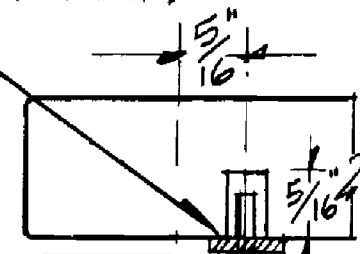

CB-290
TYPE 290 CYL BODY
(VERTICAL MOUNT)

SP-185 STRIKE PLATE
(OPTIONAL)

FRONT
LP-300 LOCK PLUG
(BLACK)

CB-280
TYPE 280 CYL BODY
(HORIZONTAL MOUNT)

SIDE

FRONT

16.5MM Ø LOCK HOLE
(TYPICAL)

DEADBOLT LOCKS
TYPES 280 AND 290

Scale 1:1
 Lock shown in LOCKED POSITION.
 Materials 3/4" unless otherwise shown.
 Actual dimensions may vary due to construction details.

1-800-LOCKBAR/www.tlock.us
 715 Center St., Grayslake, IL 60030
 Copyright 2007 © CompX Security Products