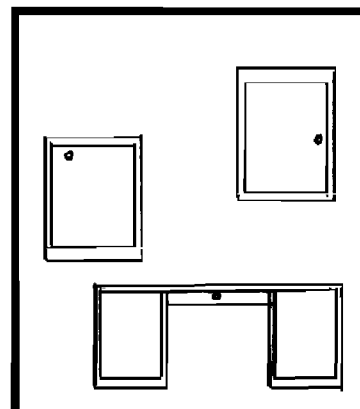

CB-290
TYPE 290 CYL BODY
(VERTICAL MOUNT)

SP-185 STRIKE PLATE
(OPTIONAL)

FRONT
LP-300 LOCK PLUG
(BLACK)

CB-280
TYPE 280 CYL BODY
(HORIZONTAL MOUNT)

SIDE

FRONT

16.5MM Ø LOCK HOLE
(TYPICAL)

DEADBOLT LOCKS
TYPES 280 AND 290

Scale 1:1
 Lock shown in LOCKED POSITION.
 Materials 3/4" unless otherwise shown.
 Actual dimensions may vary due to construction details.

1-800-LOCKBAR/www.tlock.us
 715 Center St., Grayslake, IL 60030
 Copyright 2007 © CompX Security Products