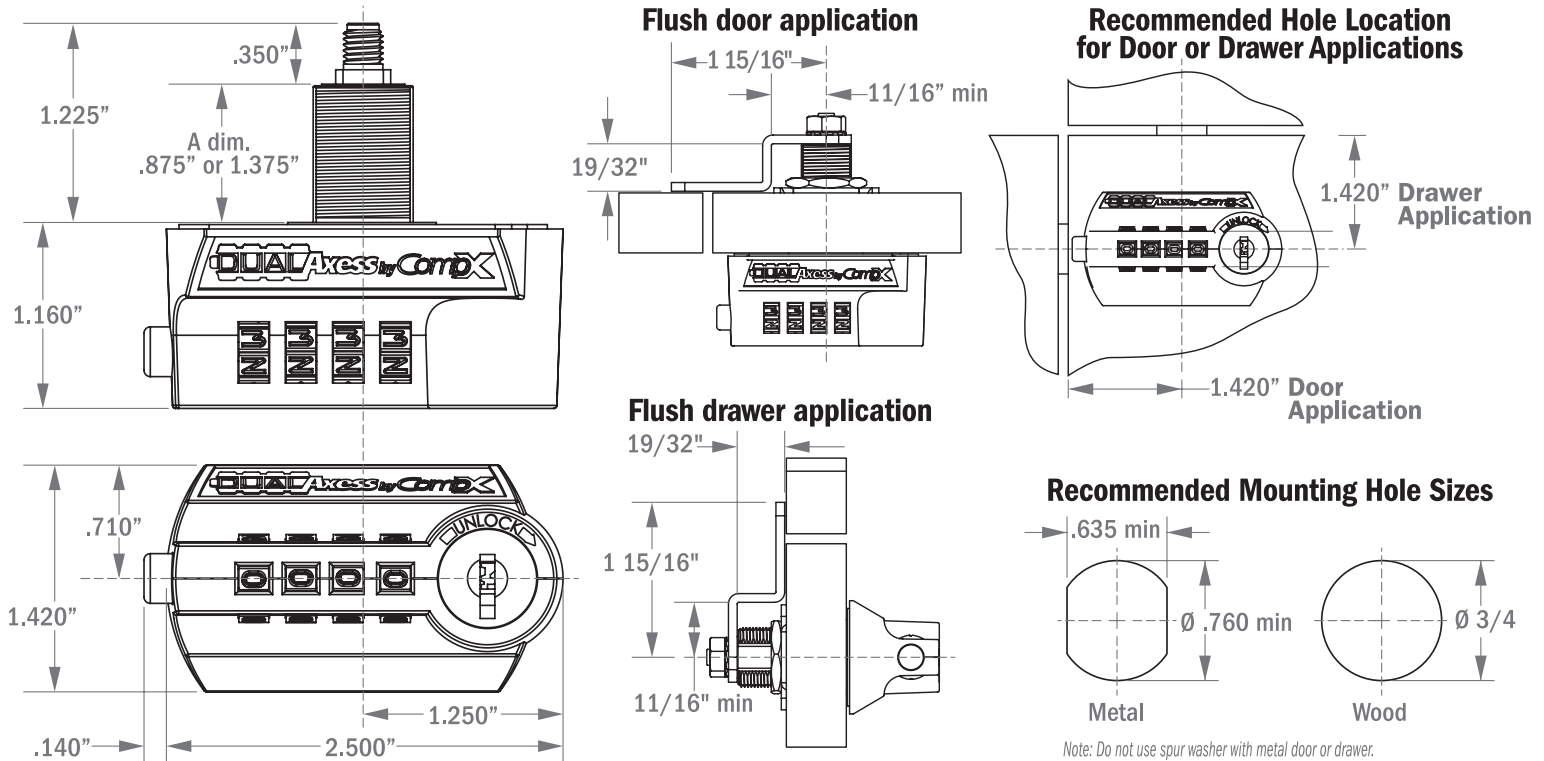

DualAxes® by CompX Security Products

- an innovative combination cam lock with key override.

DualAxes® can be retrofit for existing wood or metal applications to give keyless access and to eliminate keys. The lock can be mounted **vertically or horizontally** on flush, overlay or lipped/overlay applications. Attach the cam for 90° latching in any direction, based on individual application needs.

To change the combination, the current combination and a valid key is needed. 10,000 possible combinations – any four digit number – are available.

DualAxes® by CompX can be operated using either a combination or a key. Once unlocked, rotate the housing 90° clockwise to unlatch.

Unlock using combination:

- ➔ **Factory set combination is 0-0-0-0.**
- ➔ Turn wheels until correct combination appears in the combination windows.
- ➔ Press button, rotate housing to unlatch.
- ➔ Scramble wheels to lock.

Unlock using key:

- ➔ Insert key into lock plug; rotate key 90° clockwise.
- ➔ Rotate housing to unlatch.
- ➔ **Important:**
  Rotate key 90° counterclockwise to lock.

Part Number	Reference Number	Cylinder Length	Maximum Material Thickness	MKKA Codes*	MKKD Codes	Case Quantity	Key Blank	Plug Removal Key	Master Key
D8030	M4-8030	7/8"	5/8"	3	60	10	D8770	D8771	D8772
D8031	M4-8031	1 3/8"	1 1/8"	3	60	10	D8770	D8771	D8872

* Key Codes: DA108, DA120, DA124

For more information on changing combinations, removing lock plugs, and more, visit compX.com/dualaxes.html

Note: warranty will **not** cover forgotten or incorrectly set combinations.