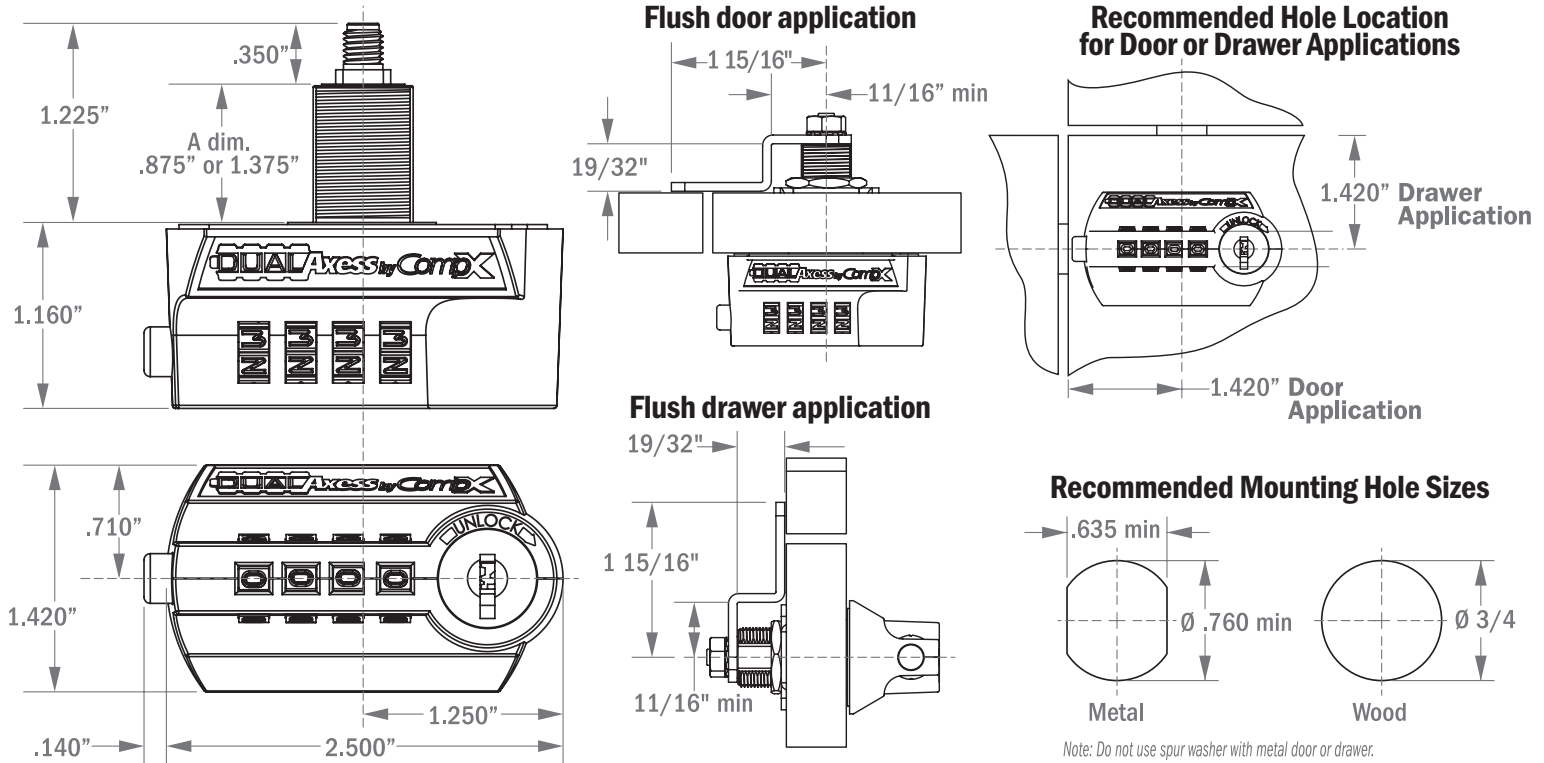

DualAxes® by CompX Security Products

- an innovative combination cam lock with key override

DualAxes® can be retrofit for existing wood or metal applications to give keyless access and to eliminate keys. The lock can be mounted **vertically or horizontally** on flush, overlay or lipped/overlay applications. Attach the cam for 90° latching in any direction, based on individual application needs.

To change the combination, the current combination and a valid key is needed. 10,000 possible combinations – any four digit number – are available.

DualAxes® by CompX can be operated using either a combination or a key. Once unlocked, rotate the housing 90° clockwise to unlatch.

Unlock using combination:

- ➔ **Factory set combination is 0-0-0-0**
- ➔ Turn wheels until correct combination appears in the combination windows
- ➔ Press button, rotate housing to unlatch
- ➔ Scramble wheels to lock

Unlock using key:

- ➔ Insert key into lock plug; rotate key 90° clockwise
- ➔ Rotate housing to unlatch
- ➔ **Important:**
  Rotate key 90° counterclockwise to lock

Part Number	Reference Number	Cylinder Length	Maximum Material Thickness	MKKA Codes*	MKKD Codes	Case Quantity	Key Blank	Plug Removal Key	Master Key
D8030	M4-8030	7/8"	5/8"	3	60	10	D8770	D8771	D8772
D8031	M4-8031	1-3/8"	1-1/8"	3	60	10	D8770	D8771	D8772

* Key Codes: DA108, DA120, DA124

For more information on changing combinations, removing lock plugs, and more, visit compX.com/dualaxes

Note: warranty will **not** cover forgotten or incorrectly set combinations