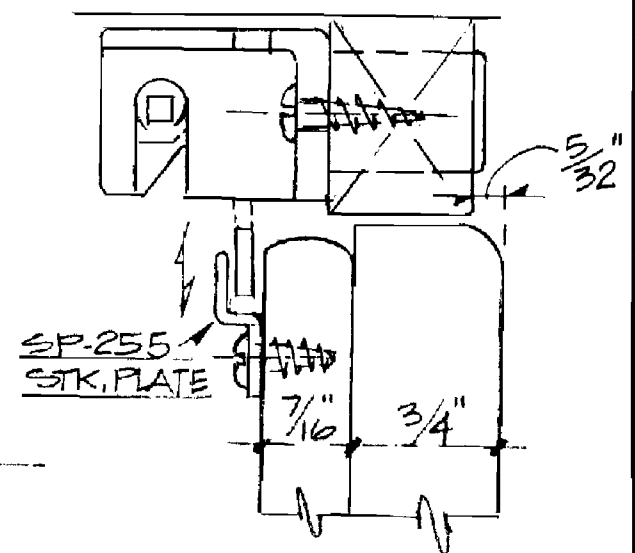

CB-550
TYPE 550 CYL. BODY

CB-551
TYPE 551 CYL. BODY

CB-552
TYPE 552 CYL. BODY

GEAR BOX DEAD BOLT
DETAILS

Scale 1:1
Lock shown in LOCKED POSITION.
Materials 3/4" unless otherwise shown.
Actual dimensions may vary due to construction details.