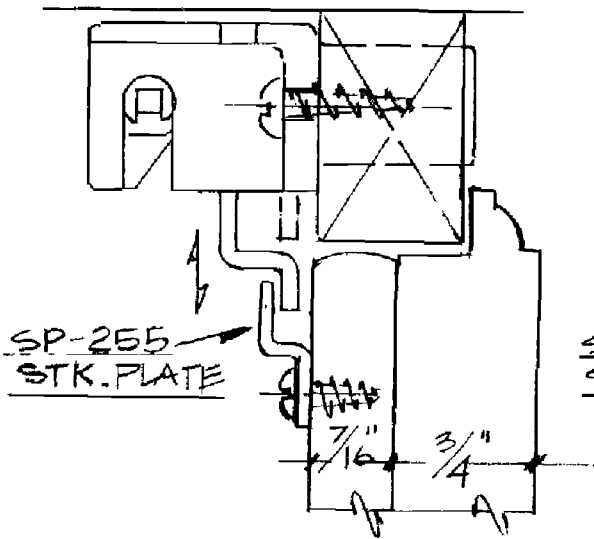

CB-550
TYPE 550 CYL. BODY

CB-551
TYPE 551 CYL. BODY

CB-552
TYPE 552 CYL. BODY

GEAR BOX DEAD BOLT
DETAILS

Scale 1:1
Lock shown in LOCKED POSITION.
Materials 3/4" unless otherwise shown.
Actual dimensions may vary due to construction details.