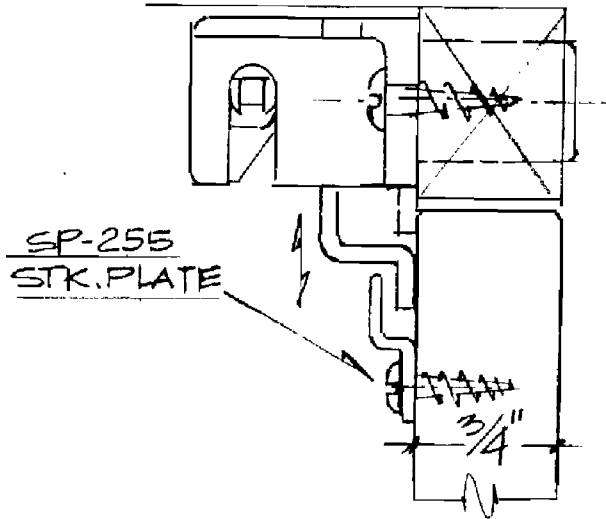

CB-550
TYPE 550 CYL. BODY

CB-551
TYPE 551 CYL. BODY

CB-552
TYPE 552 CYL. BODY

GEAR BOX DEAD BOLT
DETAILS

Scale 1:1
Lock shown in LOCKED POSITION.
Materials 3/4" unless otherwise shown.
Actual dimensions may vary due to construction details.