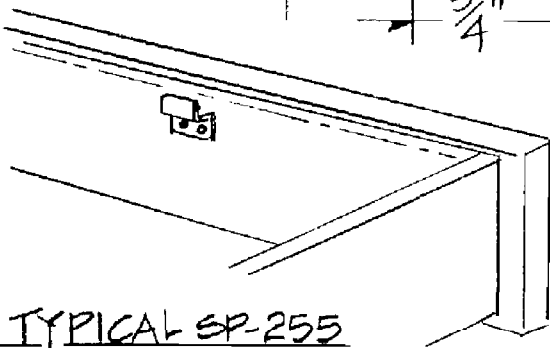

CB-550
TYPE 550 CYL. BODY

CB-551
TYPE 551 CYL. BODY

CB-552
TYPE 552 CYL. BODY

GEAR BOX DEAD BOLT
DETAILS

Scale 1:1
Lock shown in LOCKED POSITION.
Materials 3/4" unless otherwise shown.
Actual dimensions may vary due to construction details.