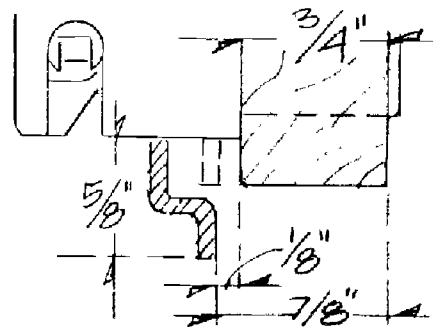

CB-550
TYPE 550 CYL. BODY

CB-551
TYPE 551 CYL. BODY

CB-552
TYPE 552 CYL. BODY

GEAR BOX DEAD BOLT
DETAILS

Scale 1:1
Lock shown in LOCKED POSITION.
Materials 3/4" unless otherwise shown.
Actual dimensions may vary due to construction details.