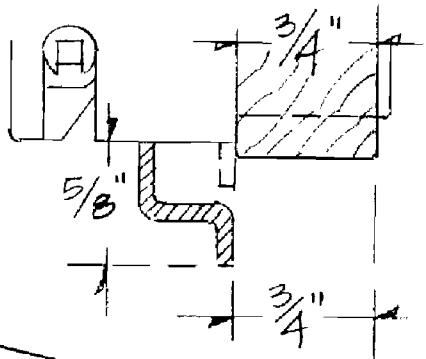

CB-550
TYPE 550 CYL. BODY

CB-551
TYPE 551 CYL. BODY

CB-552
TYPE 552 CYL. BODY

GEAR BOX DEAD BOLT
DETAILS

Scale 1:1
Lock shown in LOCKED POSITION.
Materials 3/4" unless otherwise shown.
Actual dimensions may vary due to construction details.