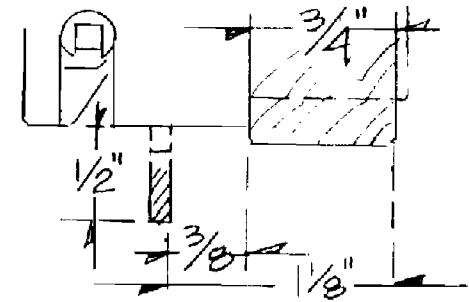

CB-550
TYPE 550 CYL. BODY

CB-551
TYPE 551 CYL. BODY

CB-552
TYPE 552 CYL. BODY

GEAR BOX DEAD BOLT
DETAILS

Scale 1:1
Lock shown in LOCKED POSITION.
Materials 3/4" unless otherwise shown.
Actual dimensions may vary due to construction details.