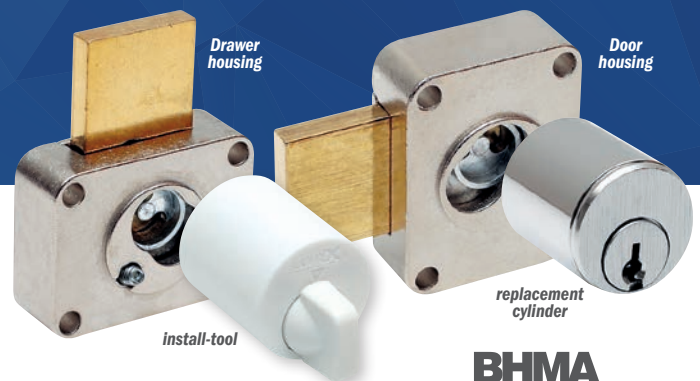

## Pearl

**Keyless, electronic lock designed to enhance and elevate the look of furniture, lockers and cabinetry**

- Ultra thin – Pearl has the lowest keypad surface height
- Pearl can be recessed or surface mounted
- Access batteries even when locked
- Programming is easy and does not require special keys or tools
- Available in satin silver and matte black

## LEAN-OPTION

**INSTALL-TOOL FOR PIN TUMBLER  
DOOR AND DRAWER LOCKS**

**Ship casework on time without having to wait for locks because of delayed key schedules**