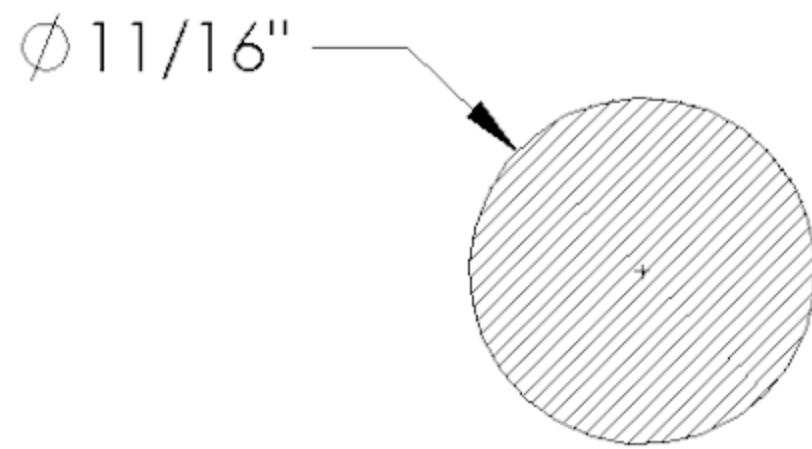

CB-231 DEADBOLT LOCK (HORIZONTAL MOUNTED)

**RECOMMENDED
MOUNTING HOLE**