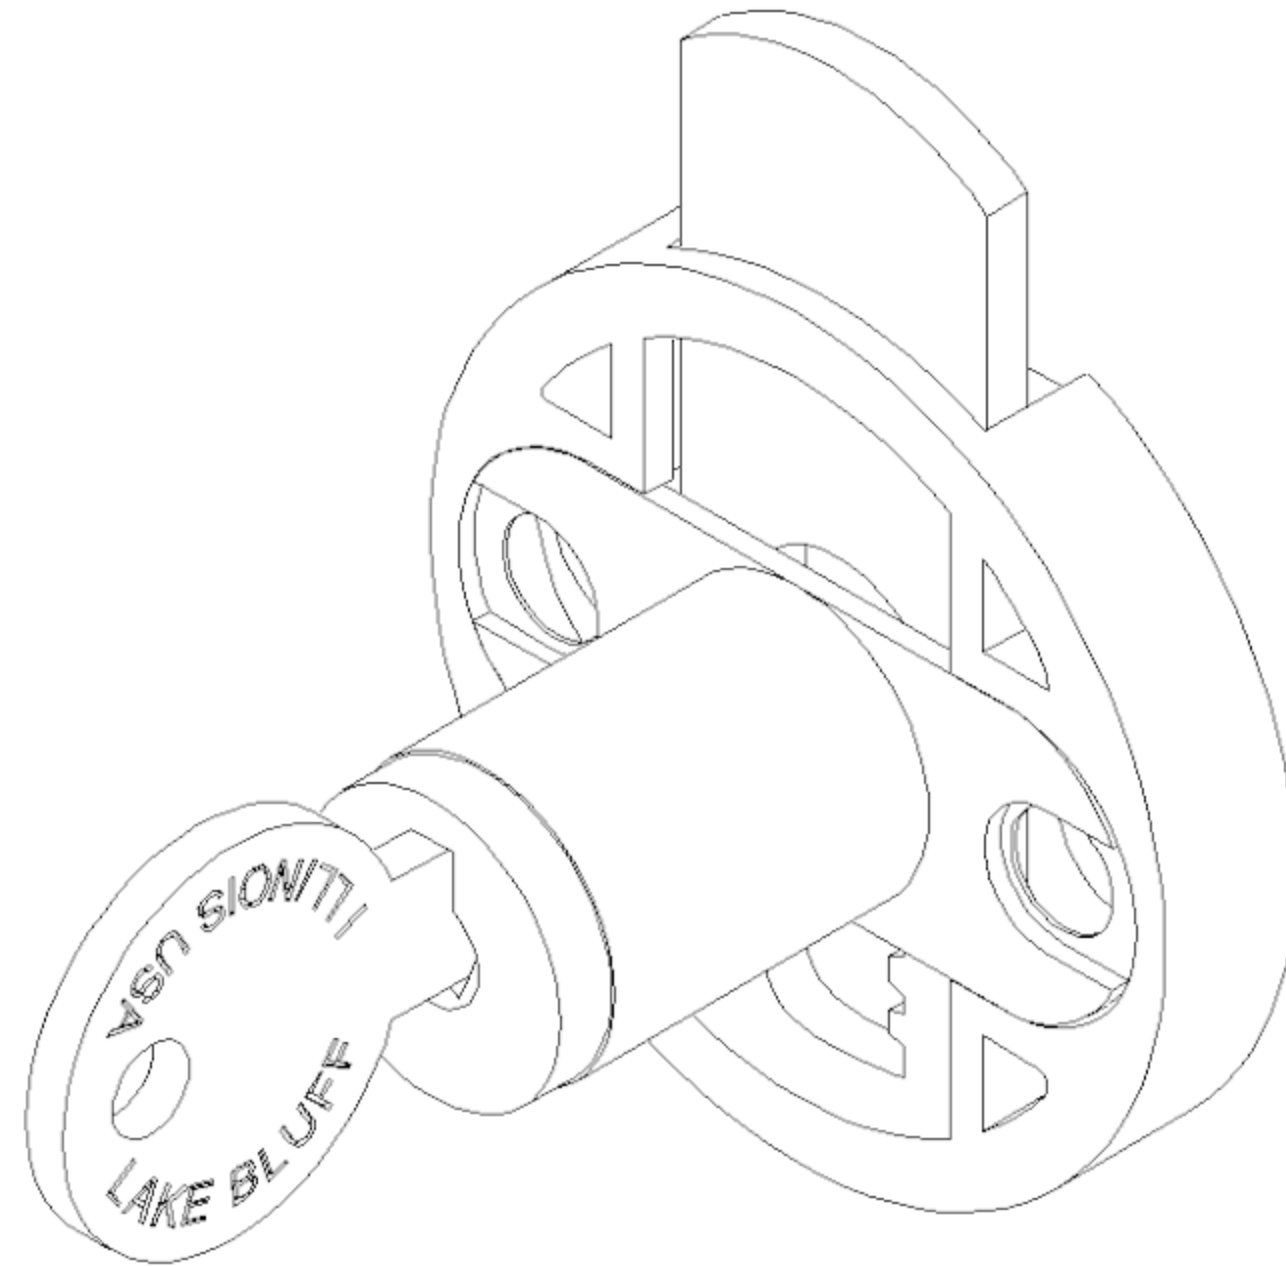

CB-231 DEADBOLT LOCK (HORIZONTAL MOUNTED)

**RECOMMENDED
MOUNTING HOLE**