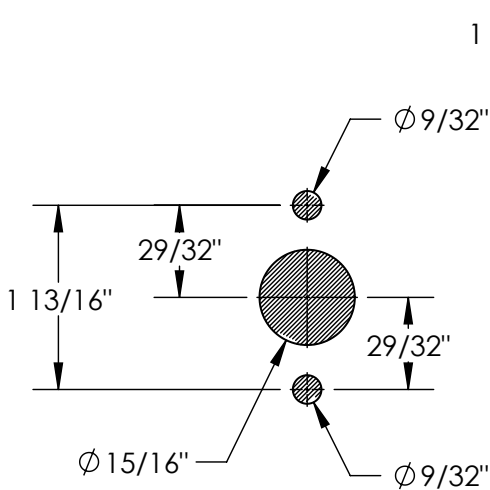

## C8754 DISC TUMBLER HANDLE LOCK

**MOUNTING HOLES**