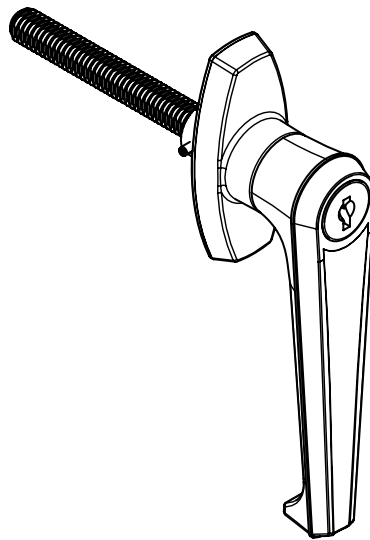

## C8754 DISC TUMBLER HANDLE LOCK

**MOUNTING HOLES**