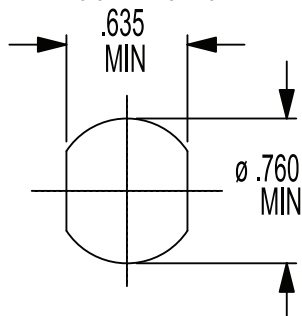

## C8735 Mail Box lock

- 5 PIN TUMBLER
- 90° CLOCKWISE
- DUSTSHUTTER

ASSEMBLE WITH CAM THAT MATCHES PRESENT CAM

OPTIONAL SLOT FOR THICKER DOORS

NOTE: KEY MAY NOT REMOVE PROPERLY IF CAM IS NOT ATTACHED.

CAM DIMENSIONS					
DIM	CAM a	CAM b	CAM c	CAM d	CAM e
A	.175"	.125"	.031"	.218"	.406"
D	.790"	1.562"	1.00"	1.210"	1.190"
F	—	1.092"	.375"	.865"	.835"

### CYLINDER MOUNTING HOLE DIMENSIONS

THIS LOCK MEETS U.S.P.S. SPECIFICATION #L-1172  
ANDDRAWING #1003833 FOR NDCBU AND CBU  
APPLICATIONS