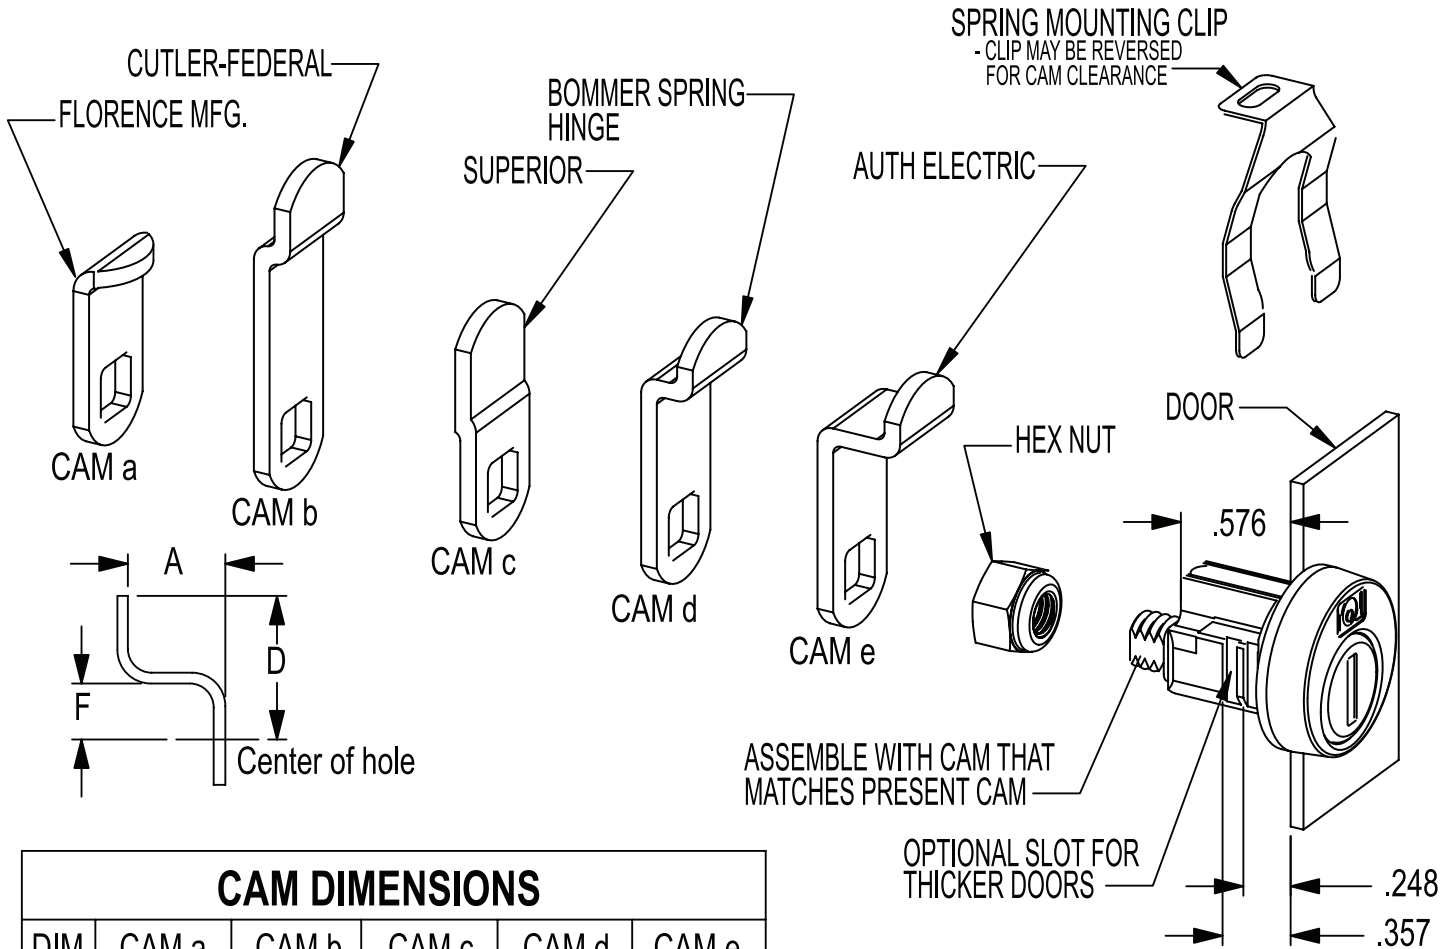

## C8735 Mail Box lock

- 5 PIN TUMBLER
- 90° CLOCKWISE
- DUSTSHUTTER

ASSEMBLE WITH CAM THAT MATCHES PRESENT CAM

OPTIONAL SLOT FOR THICKER DOORS

NOTE: KEY MAY NOT REMOVE PROPERLY IF CAM IS NOT ATTACHED.

CAM DIMENSIONS					
DIM	CAM a	CAM b	CAM c	CAM d	CAM e
A	.175"	.125"	.031"	.218"	.406"
D	.790"	1.562"	1.00"	1.210"	1.190"
F	—	1.092"	.375"	.865"	.835"

### CYLINDER MOUNTING HOLE DIMENSIONS

THIS LOCK MEETS U.S.P.S. SPECIFICATION #L-1172  
ANDDRAWING #1003833 FOR NDCBU AND CBU  
APPLICATIONS