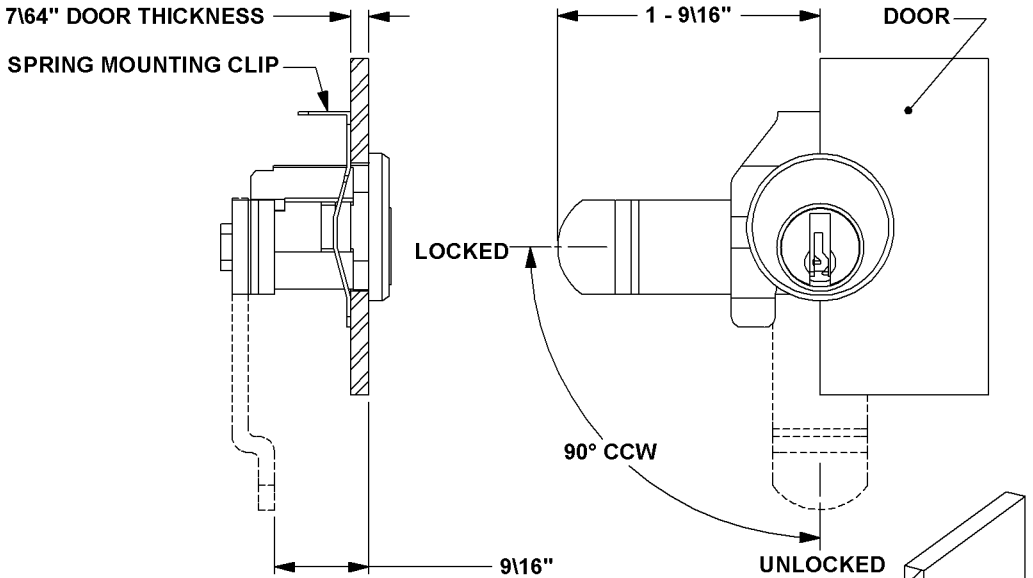

C8725 MAIL BOX LOCK

- 5 PIN TUMBLER
- REPLACES CUTLER FEDERAL LOCK

CYLINDER MOUNTING HOLE DIMENSIONS