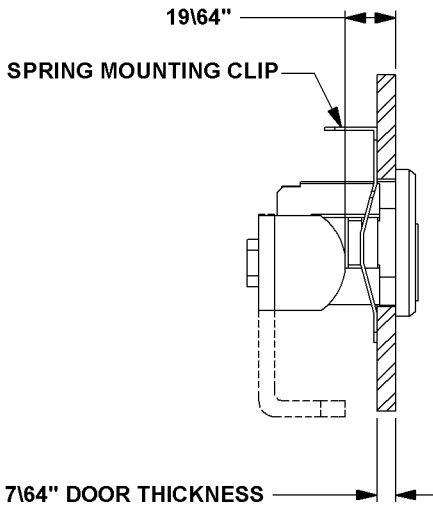

## C8723 MAIL BOX LOCK

- 5 PIN TUMBLER
- REPLACES JENSEN GENERAL LOCK

### CYLINDER MOUNTING HOLE DIMENSIONS