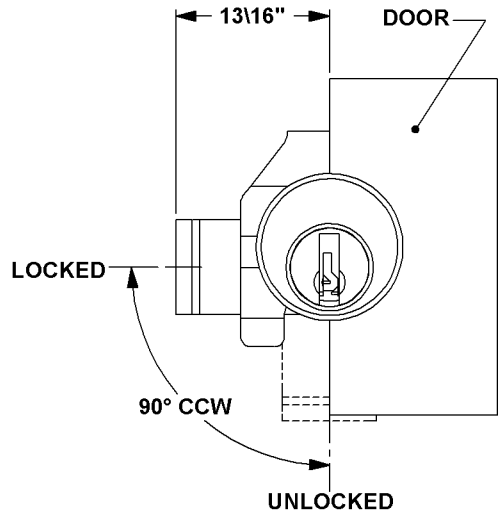

## C8723 MAIL BOX LOCK

- 5 PIN TUMBLER
- REPLACES JENSEN GENERAL LOCK

### CYLINDER MOUNTING HOLE DIMENSIONS