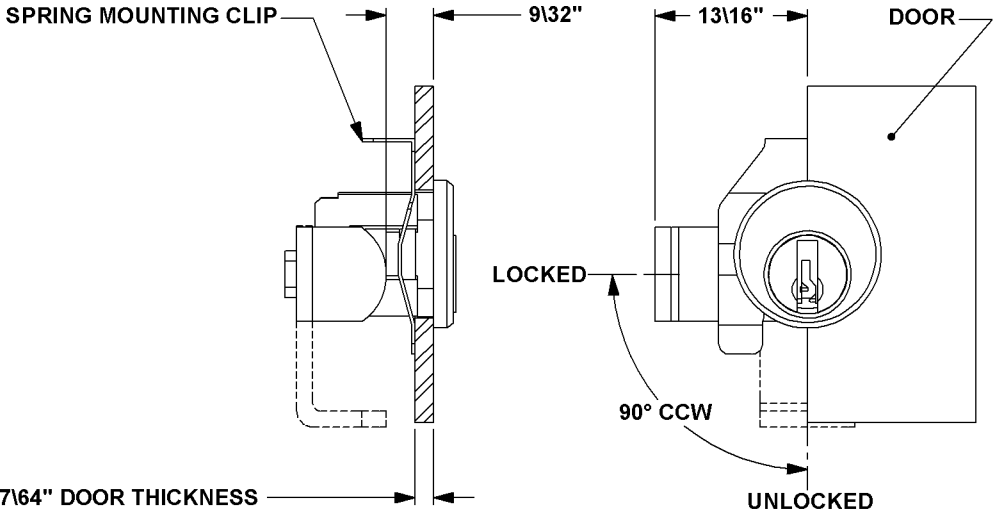

C8721 MAIL BOX LOCK

- 5 PIN TUMBLER
- REPLACES PERMABILT LOCK

CYLINDER MOUNTING HOLE DIMENSIONS