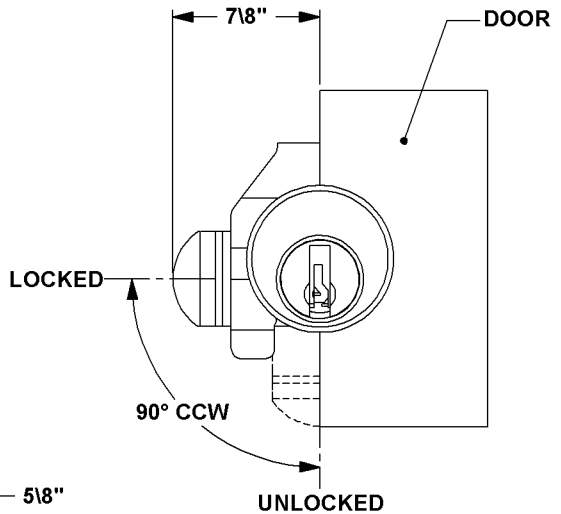

## C8718 MAIL BOX LOCK

- 5 PIN TUMBLER
- REPLACES CUTLER LOCK

### CYLINDER MOUNTING HOLE DIMENSIONS