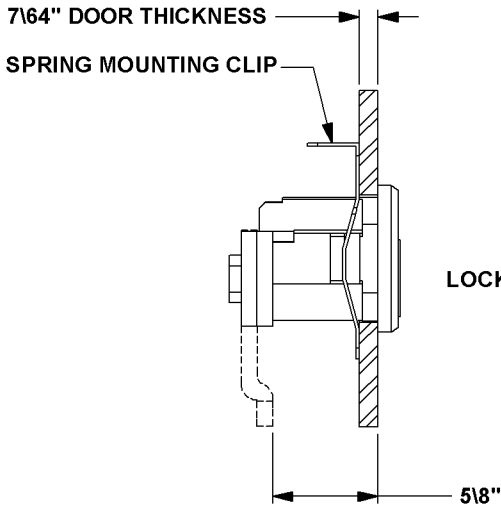

## C8718 MAIL BOX LOCK

- 5 PIN TUMBLER
- REPLACES CUTLER LOCK

### CYLINDER MOUNTING HOLE DIMENSIONS