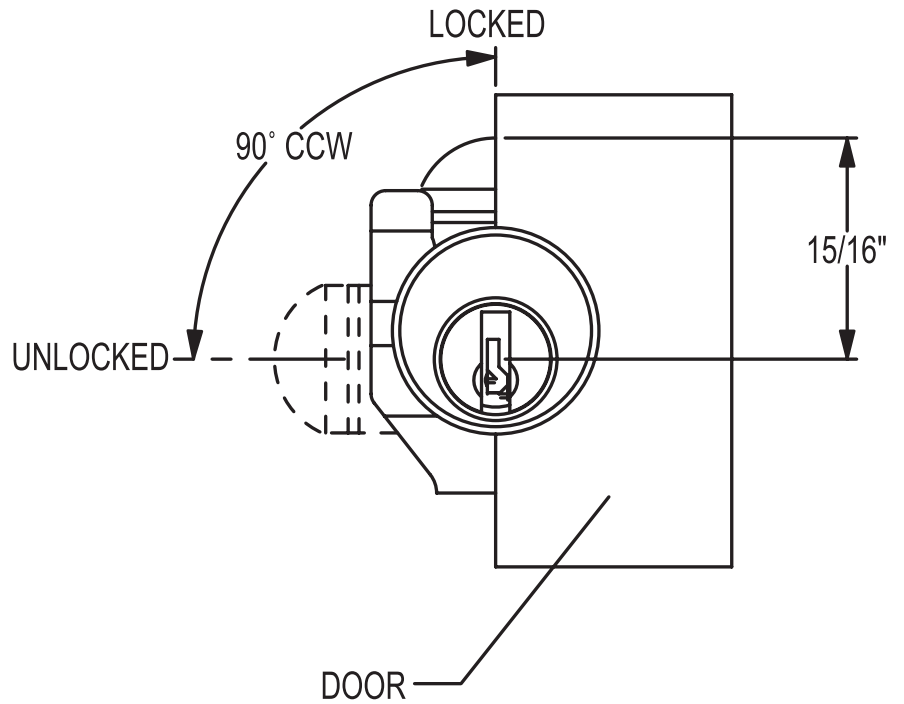

## C8715 MAIL BOX LOCK

- 5 PIN TUMBLER
- REPLACES FLORENCE LOCK

### CYLINDER MOUNTING HOLE DIMENSIONS