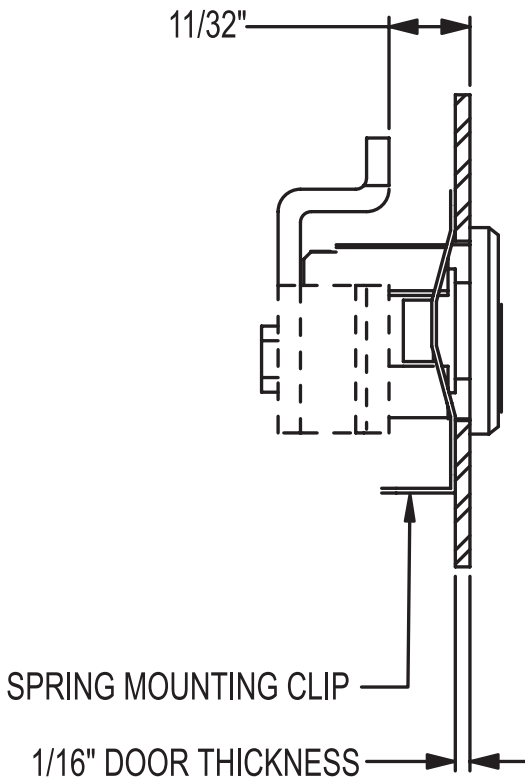

## C8715 MAIL BOX LOCK

- 5 PIN TUMBLER
- REPLACES FLORENCE LOCK

### CYLINDER MOUNTING HOLE DIMENSIONS