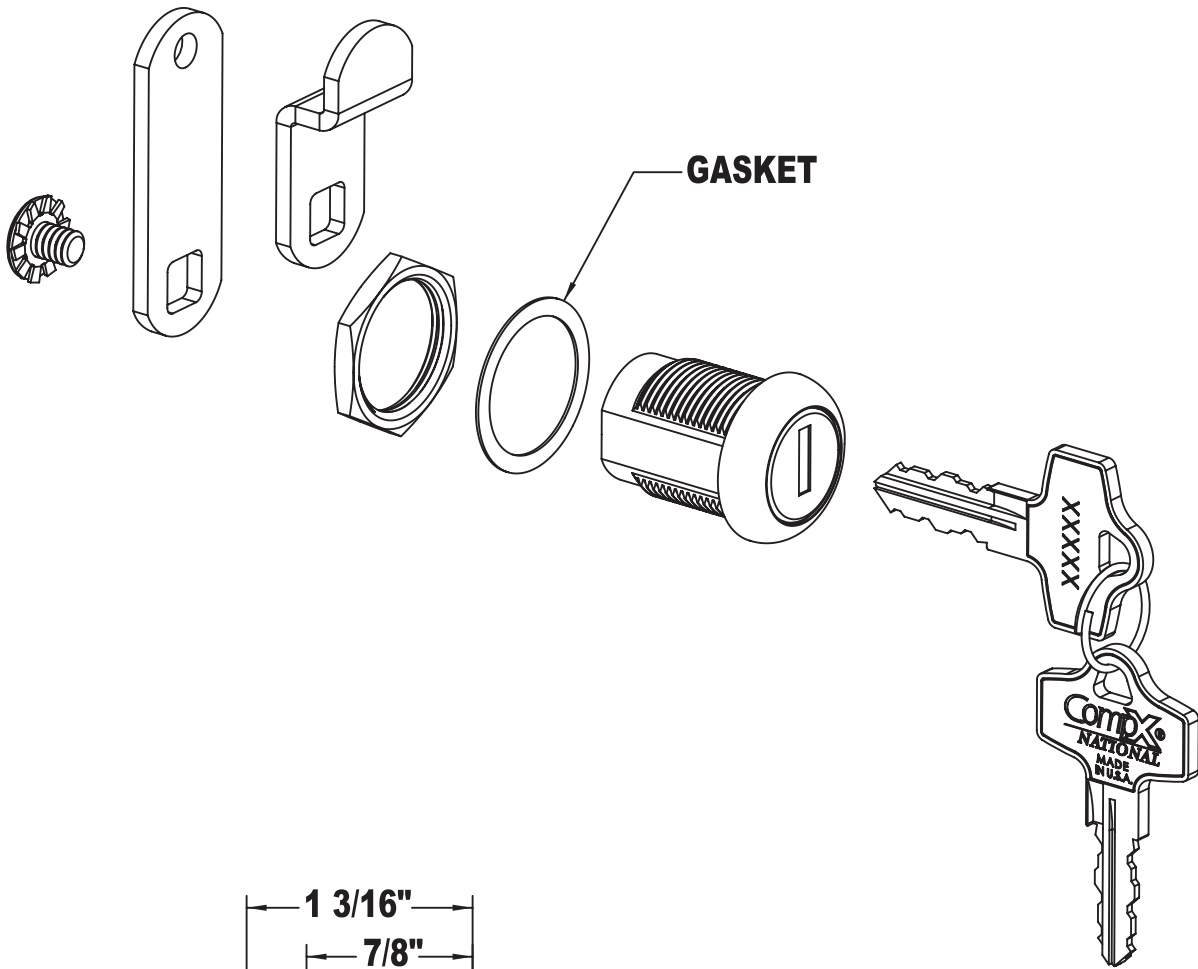

C8063 REVERSIBLE KEY DUST SHUTTER CAM LOCK

RECOMMENDED MOUNTING HOLE