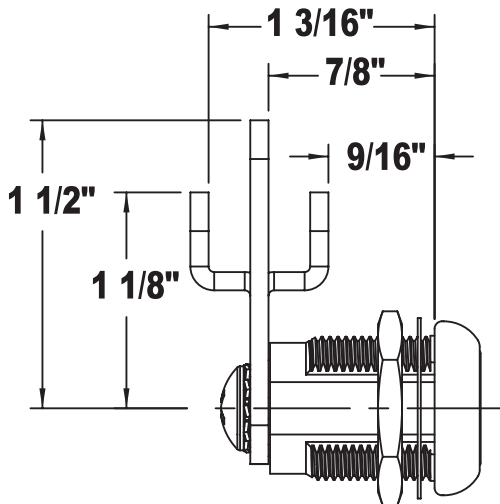

C8063 REVERSIBLE KEY DUST SHUTTER CAM LOCK

RECOMMENDED MOUNTING HOLE