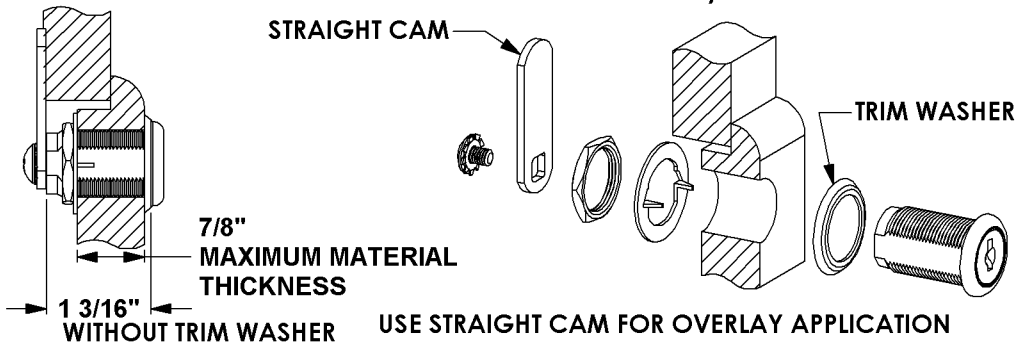

C8053 CAM LOCK

- 5 DISC TUMBLER
- 1 3/16" CYLINDER
- 11/32" CAM OFFSET

CYLINDER MOUNTING HOLES

NOTE: DO NOT USE SPUR WASHER WITH METAL DOOR OR DRAWER