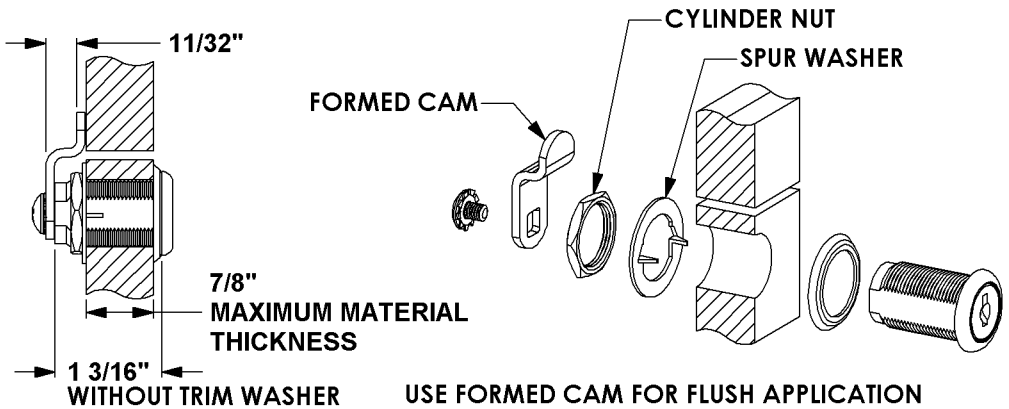

C8053 CAM LOCK

- 5 DISC TUMBLER
- 1 3/16" CYLINDER
- 11/32" CAM OFFSET

CYLINDER MOUNTING HOLES

NOTE: DO NOT USE SPUR WASHER WITH METAL DOOR OR DRAWER