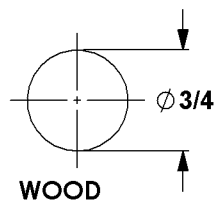

C8053 CAM LOCK

- 5 DISC TUMBLER
- 1 3/16" CYLINDER
- 11/32" CAM OFFSET

CYLINDER MOUNTING HOLES

NOTE: DO NOT USE SPUR WASHER WITH METAL DOOR OR DRAWER