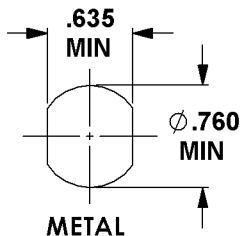

C8053 CAM LOCK

- 5 DISC TUMBLER
- 1 3/16" CYLINDER
- 11/32" CAM OFFSET

CYLINDER MOUNTING HOLES

NOTE: DO NOT USE SPUR WASHER WITH METAL DOOR OR DRAWER