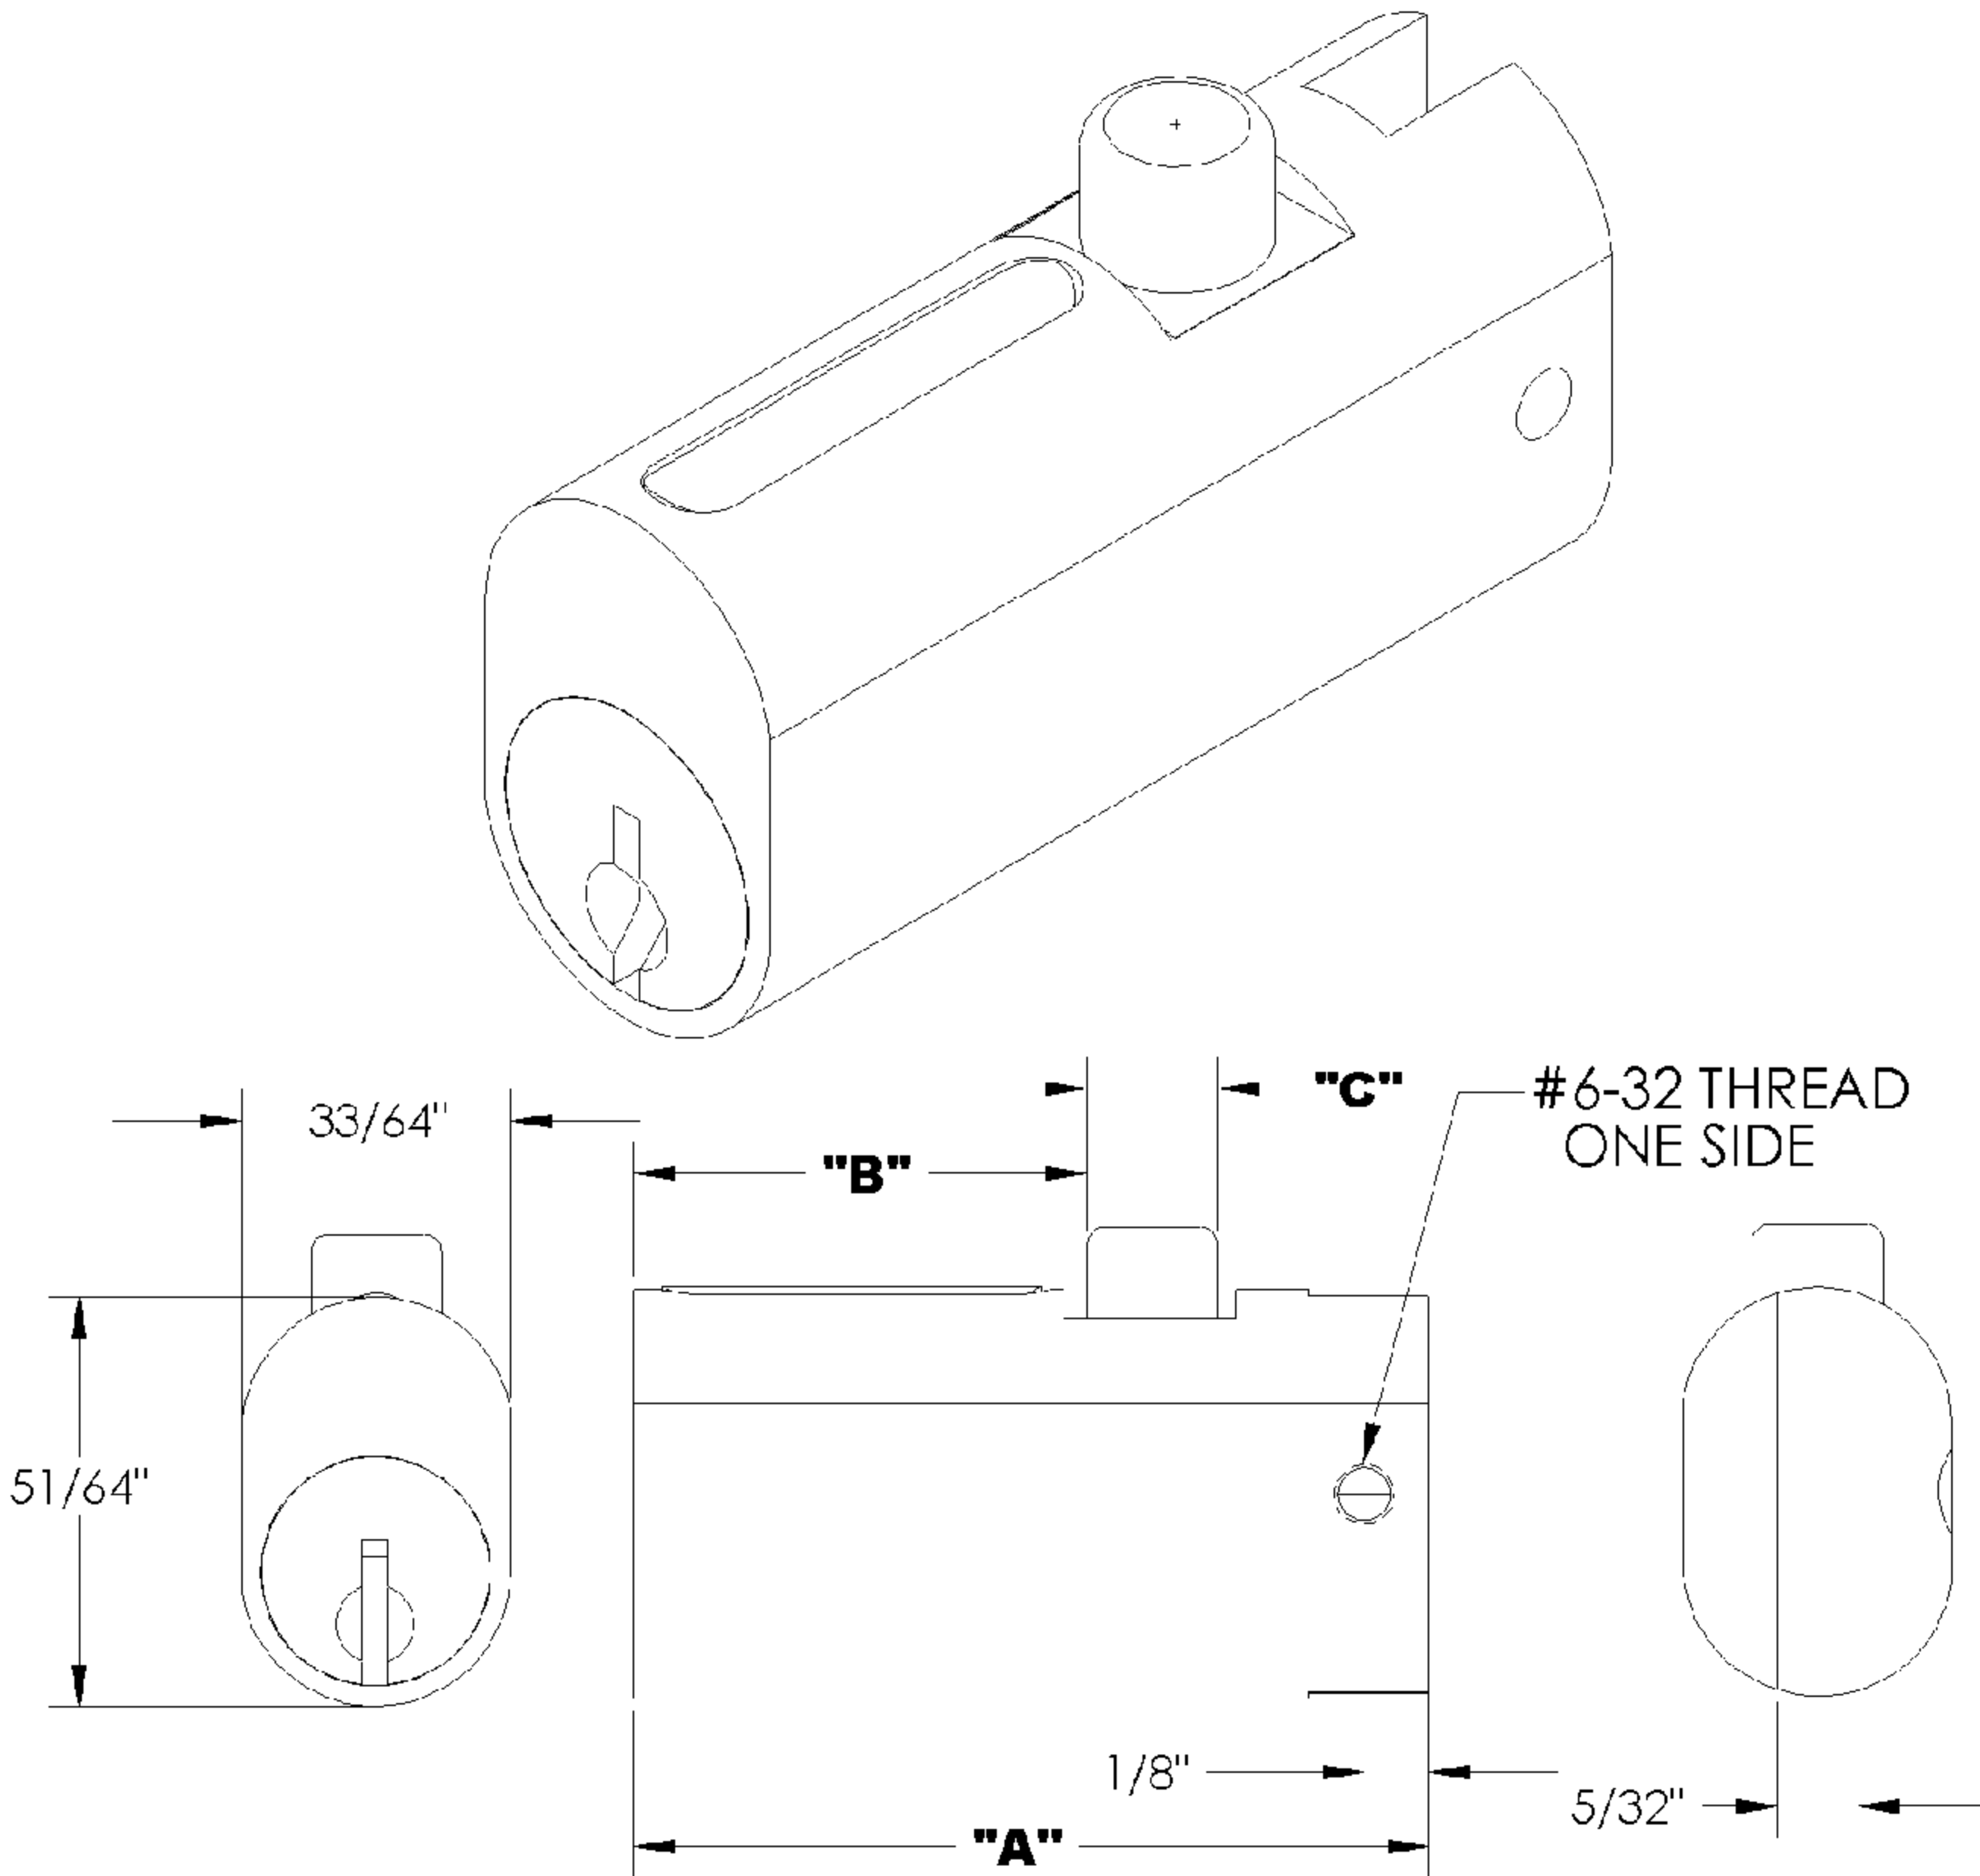

## C5001LP FILING CABINET LOCK

LOCK NO.	<b>A</b>	<b>B</b>	<b>C</b>
C50001LP	1 3/4"	55/64"	13/32"
C50002LP	2"	1 7/64"	9/32" DIA