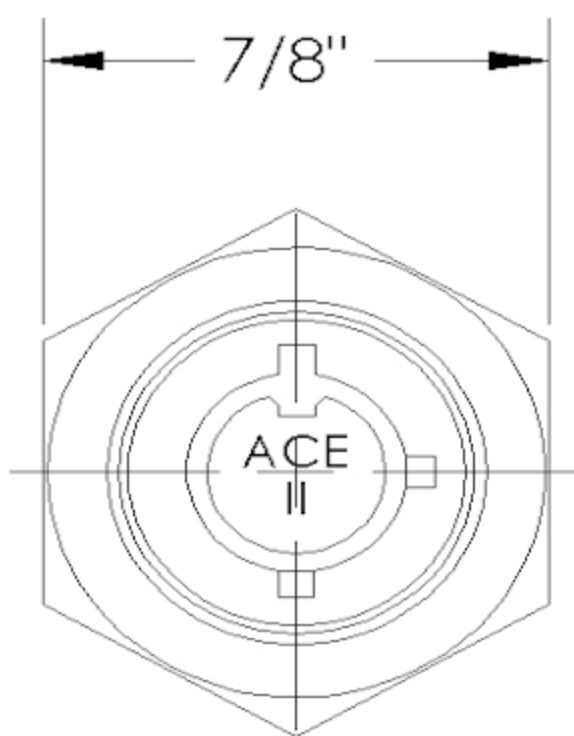

C4235 SWITCH LOCK

**RECOMMENDED
MTG HOLE**

LOCK NO.	KEYPULL	ROTATION
C4235-DC	2 POSITIONS	180° CW

- 7 AMP RESISTIVE/ 4 AMP INDUCTIVE @ 115 VAC OR 28 VDC.
- RELIABLE SNAP ACTION SWITCH PROVIDES MANY THOUSAND OF ELECTRICAL CONTACTS WITHOUT FAILURE.
- TERMINALS DESIGNED TO ACCEPT "AMP" .058 PIN RECEPTABLES.
- STANDARD FINISH-BRIGHT CHROME
- FURNISHED WITH 10 INCH, 20 GAGE STRANDED WIRE.
- TWO KEYS FURNISHED PER LOCK.