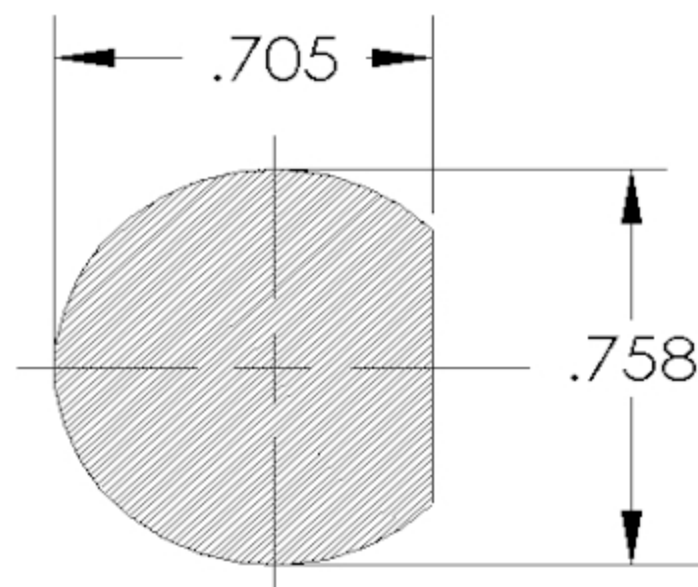

C4235 SWITCH LOCK

**RECOMMENDED
MTG HOLE**

LOCK NO.	KEYPULL	ROTATION
C4235-DC	2 POSITIONS	180° CW

- 7 AMP RESISTIVE/ 4 AMP INDUCTIVE @ 115 VAC OR 28 VDC.
- RELIABLE SNAP ACTION SWITCH PROVIDES MANY THOUSAND OF ELECTRICAL CONTACTS WITHOUT FAILURE.
- TERMINALS DESIGNED TO ACCEPT "AMP" .058 PIN RECEPTABLES.
- STANDARD FINISH-BRIGHT CHROME
- FURNISHED WITH 10 INCH, 20 GAGE STRANDED WIRE.
- TWO KEYS FURNISHED PER LOCK.