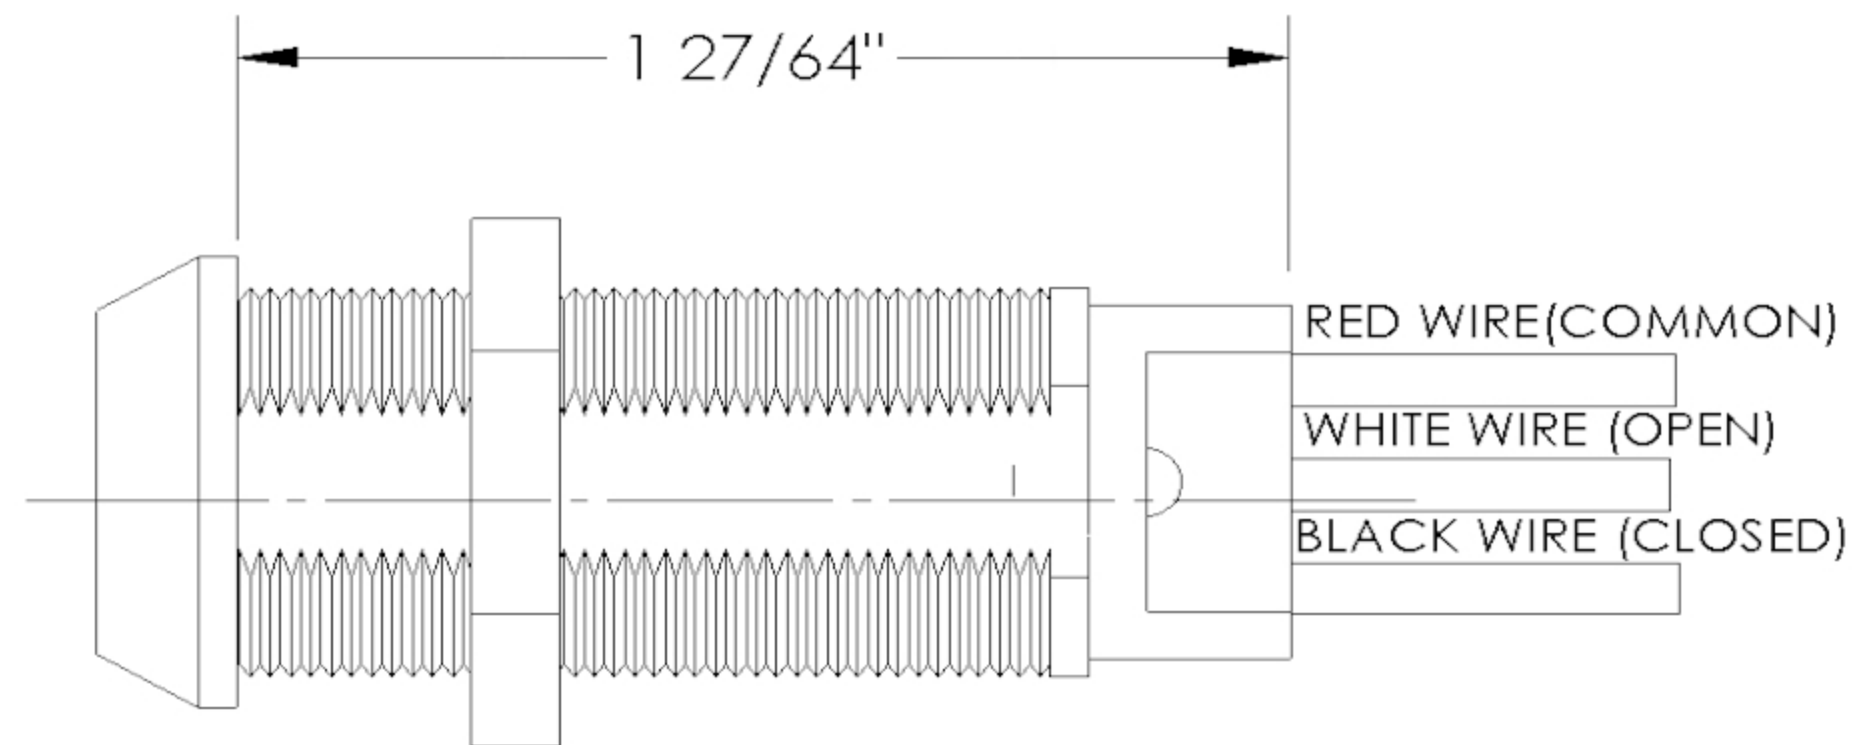

C4235 SWITCH LOCK

**RECOMMENDED
MTG HOLE**

LOCK NO.	KEYPULL	ROTATION
C4235-DC	2 POSITIONS	180° CW

- 7 AMP RESISTIVE/ 4 AMP INDUCTIVE @ 115 VAC OR 28 VDC.
- RELIABLE SNAP ACTION SWITCH PROVIDES MANY THOUSAND OF ELECTRICAL CONTACTS WITHOUT FAILURE.
- TERMINALS DESIGNED TO ACCEPT "AMP" .058 PIN RECEPTABLES.
- STANDARD FINISH-BRIGHT CHROME
- FURNISHED WITH 10 INCH, 20 GAGE STRANDED WIRE.
- TWO KEYS FURNISHED PER LOCK.