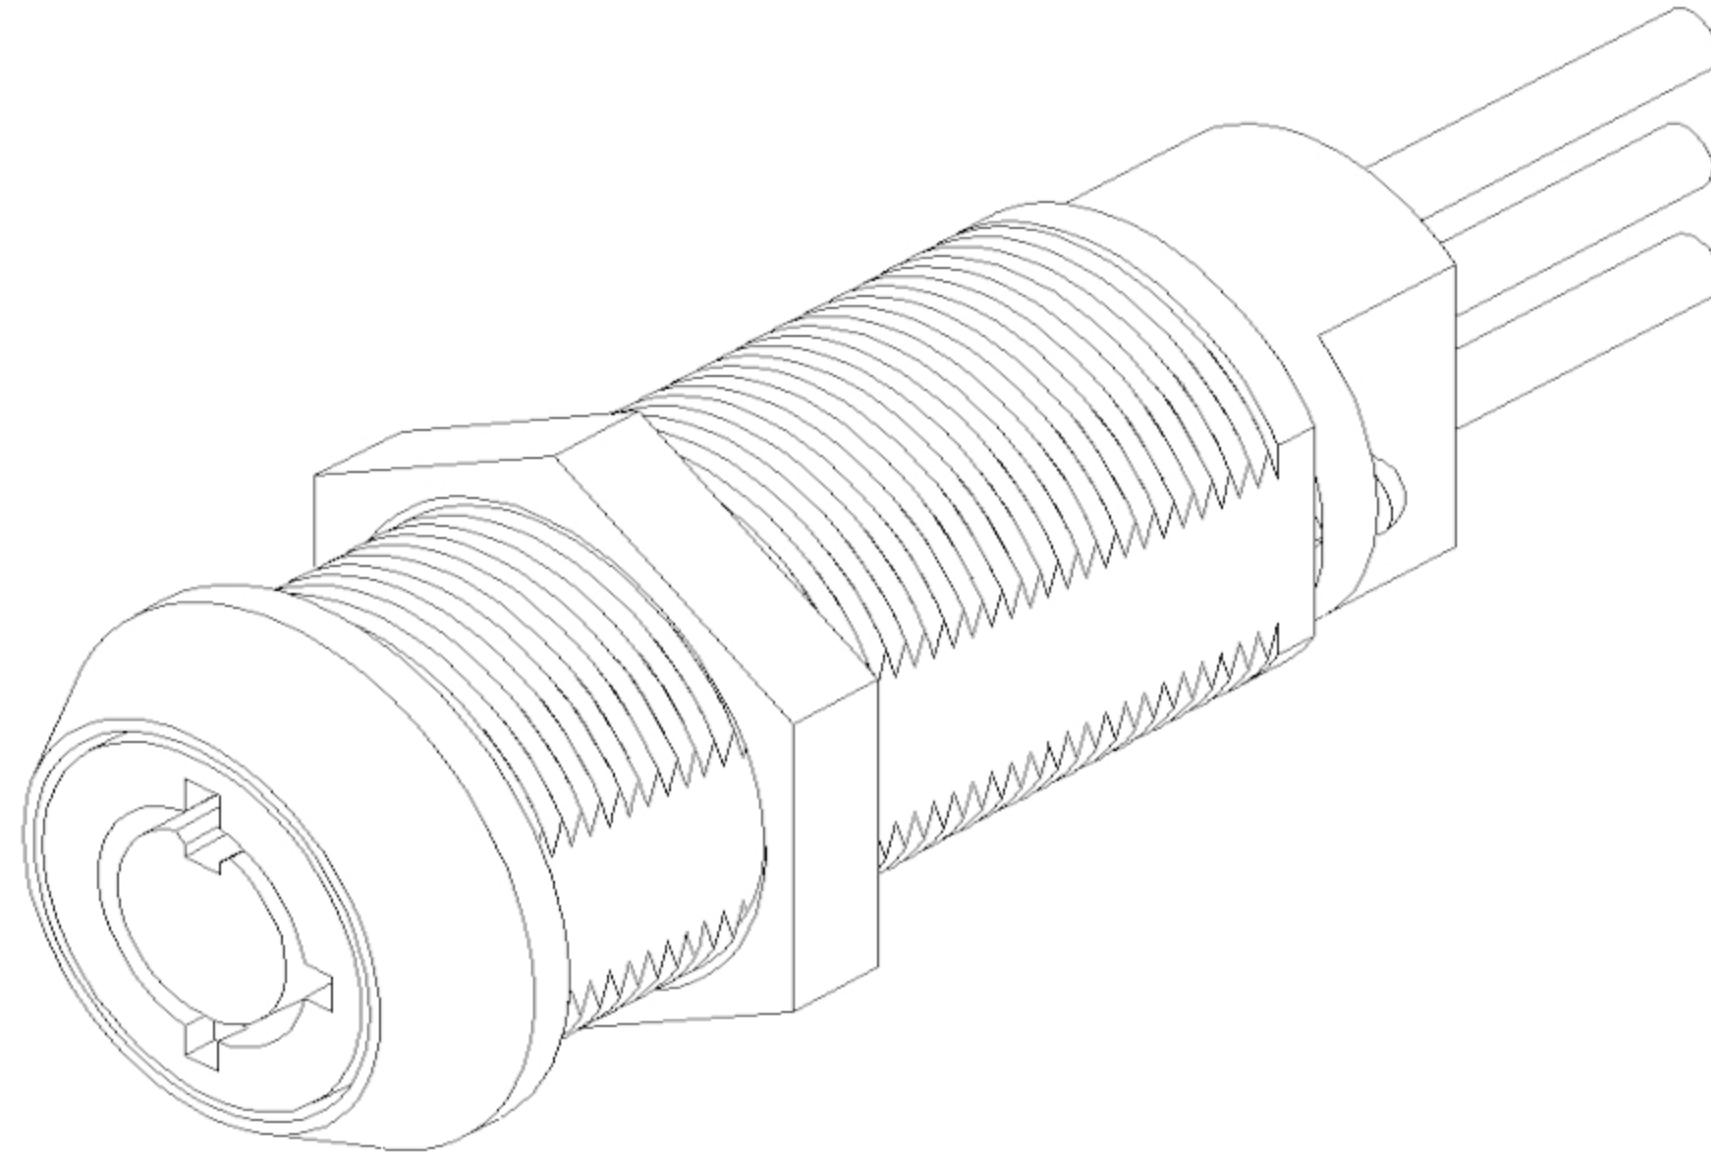

C4235 SWITCH LOCK

**RECOMMENDED
MTG HOLE**

LOCK NO.	KEYPULL	ROTATION
C4235-DC	2 POSITIONS	180° CW

- 7 AMP RESISTIVE/ 4 AMP INDUCTIVE @ 115 VAC OR 28 VDC.
- RELIABLE SNAP ACTION SWITCH PROVIDES MANY THOUSAND OF ELECTRICAL CONTACTS WITHOUT FAILURE.
- TERMINALS DESIGNED TO ACCEPT "AMP" .058 PIN RECEPTABLES.
- STANDARD FINISH-BRIGHT CHROME
- FURNISHED WITH 10 INCH, 20 GAGE STRANDED WIRE.
- TWO KEYS FURNISHED PER LOCK.