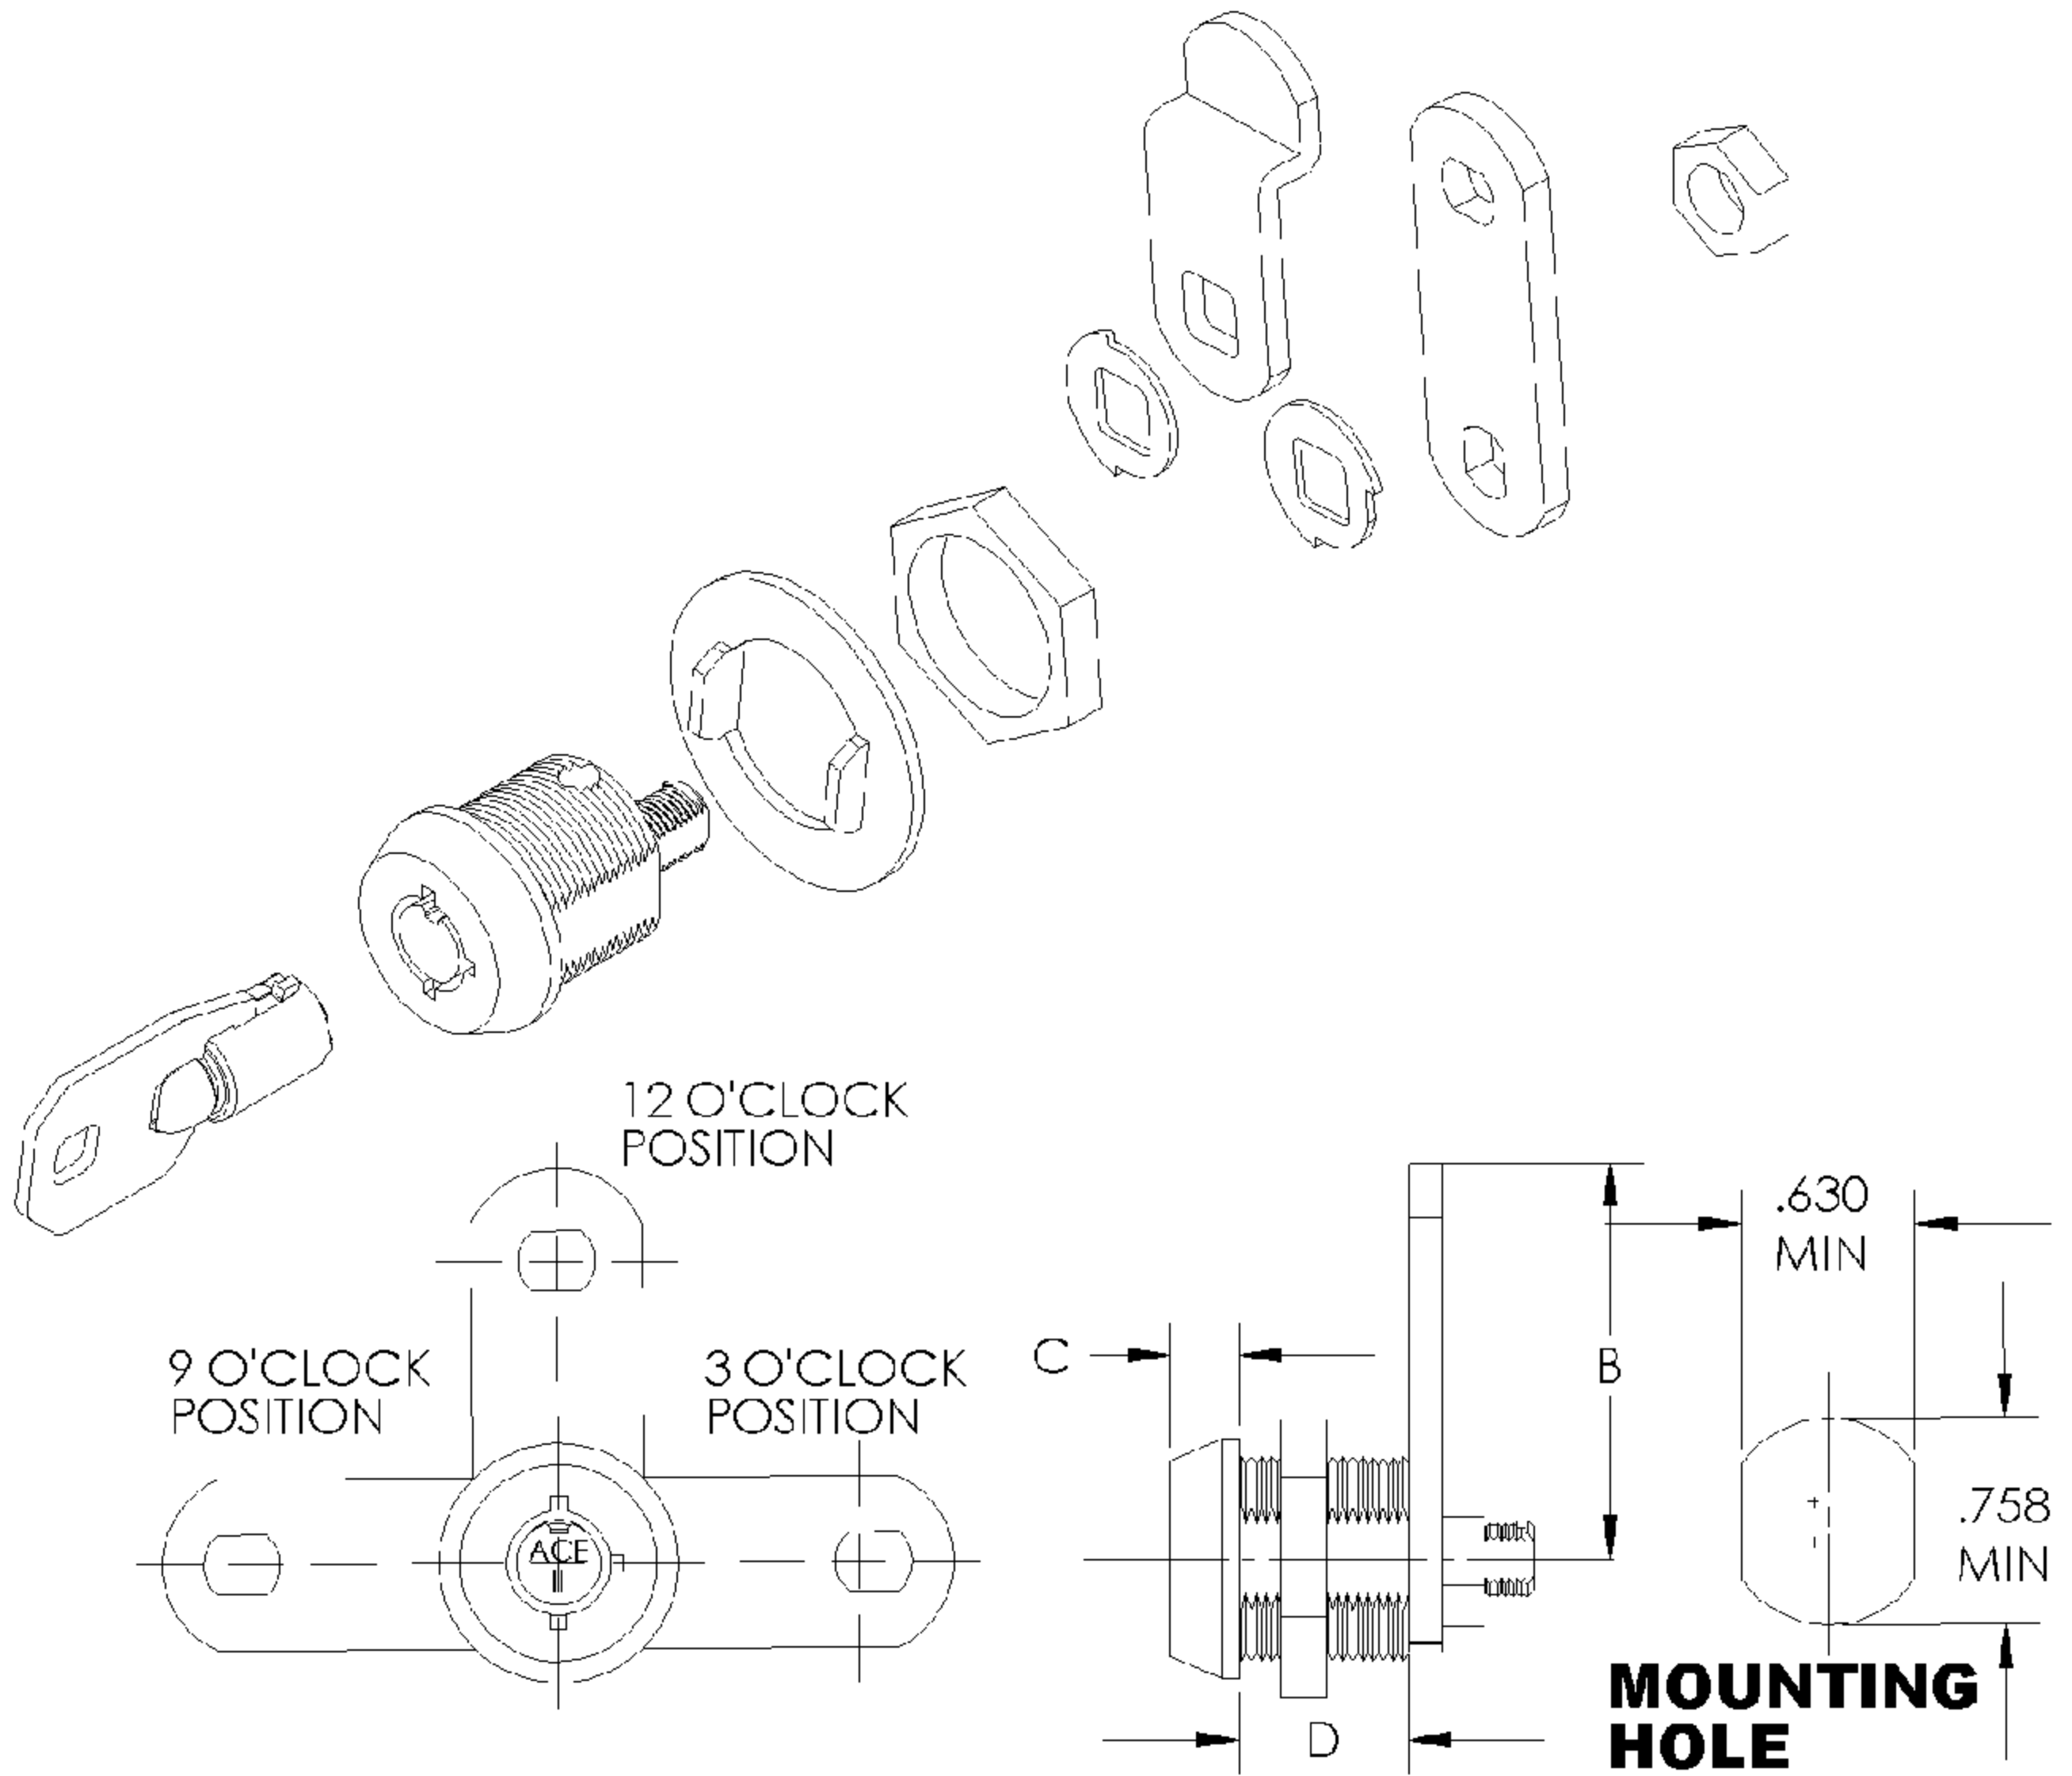

C4153 ACE II CAM TYPE UNIVERSAL

LOCK NO.	B DIM	C DIM	D DIM
C4198	1 1/8" 28.6 mm	23/64" 9.04 mm	19/32" 15.1 mm
C4153	1 1/8" 28.6 mm	1/4" 6.4 mm	11/16" 17.5 mm
C4152	1 1/8" 28.6 mm	13/64" 5.2 mm	15/16" 23.8 mm
C4160	1 1/8" 28.6 mm	13/64" 5.2 mm	1 3/32" 27.8 mm