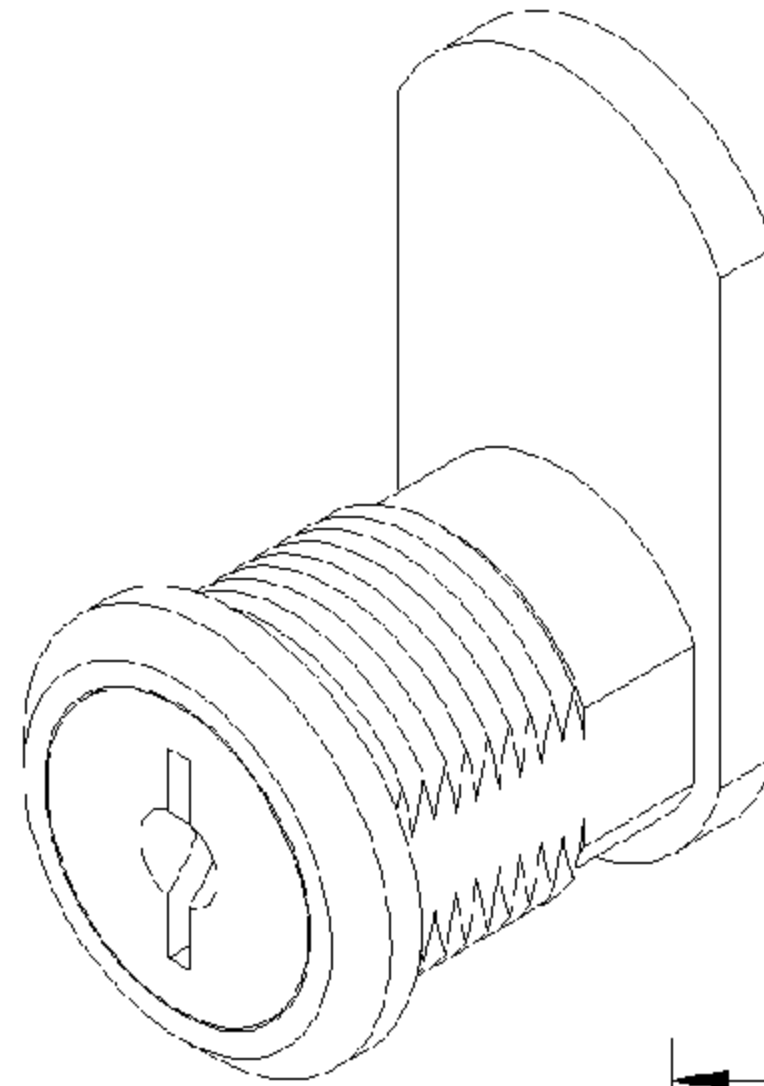

C1804 DOUBLE BITTED LOCK

**RECOMMENDED
MOUNTING HOLE**

LOCK NO.	A	B	C	H	T
C3205	7/16"	1 1/8"	7/8"	13/64"	15/64"
C3186	5/8"	1 1/8"	7/8"	5/32"	13/32"
C1801	13/16"	1 1/8"	1"	13/64"	11/16"
C1802	1 1/16"	1 1/8"	1"	13/64"	15/16"
C1804	1 1/2"	1 1/8"	1"	13/64"	1 13/32"