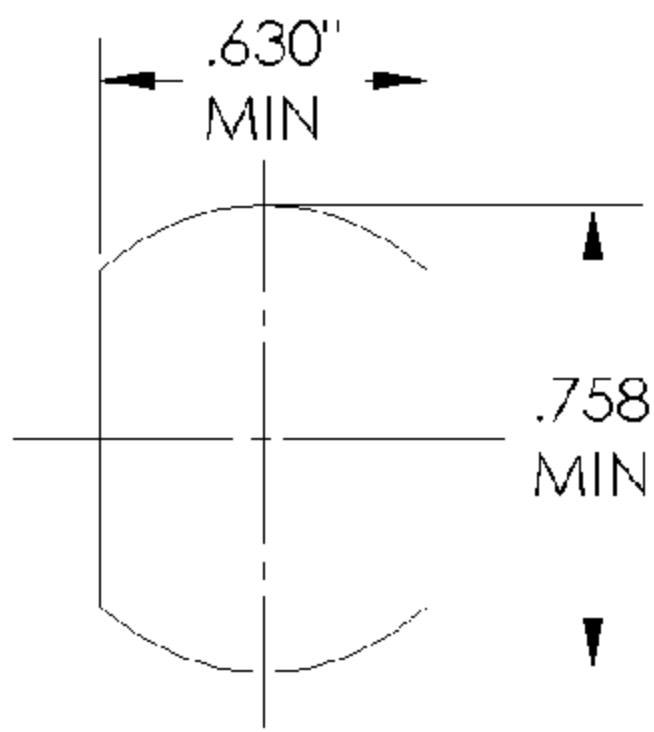

C1804 DOUBLE BITTED LOCK

**RECOMMENDED
MOUNTING HOLE**

LOCK NO.	A	B	C	H	T
C3205	7/16"	1 1/8"	7/8"	13/64"	15/64"
C3186	5/8"	1 1/8"	7/8"	5/32"	13/32"
C1801	13/16"	1 1/8"	1"	13/64"	11/16"
C1802	1 1/16"	1 1/8"	1"	13/64"	15/16"
C1804	1 1/2"	1 1/8"	1"	13/64"	1 13/32"