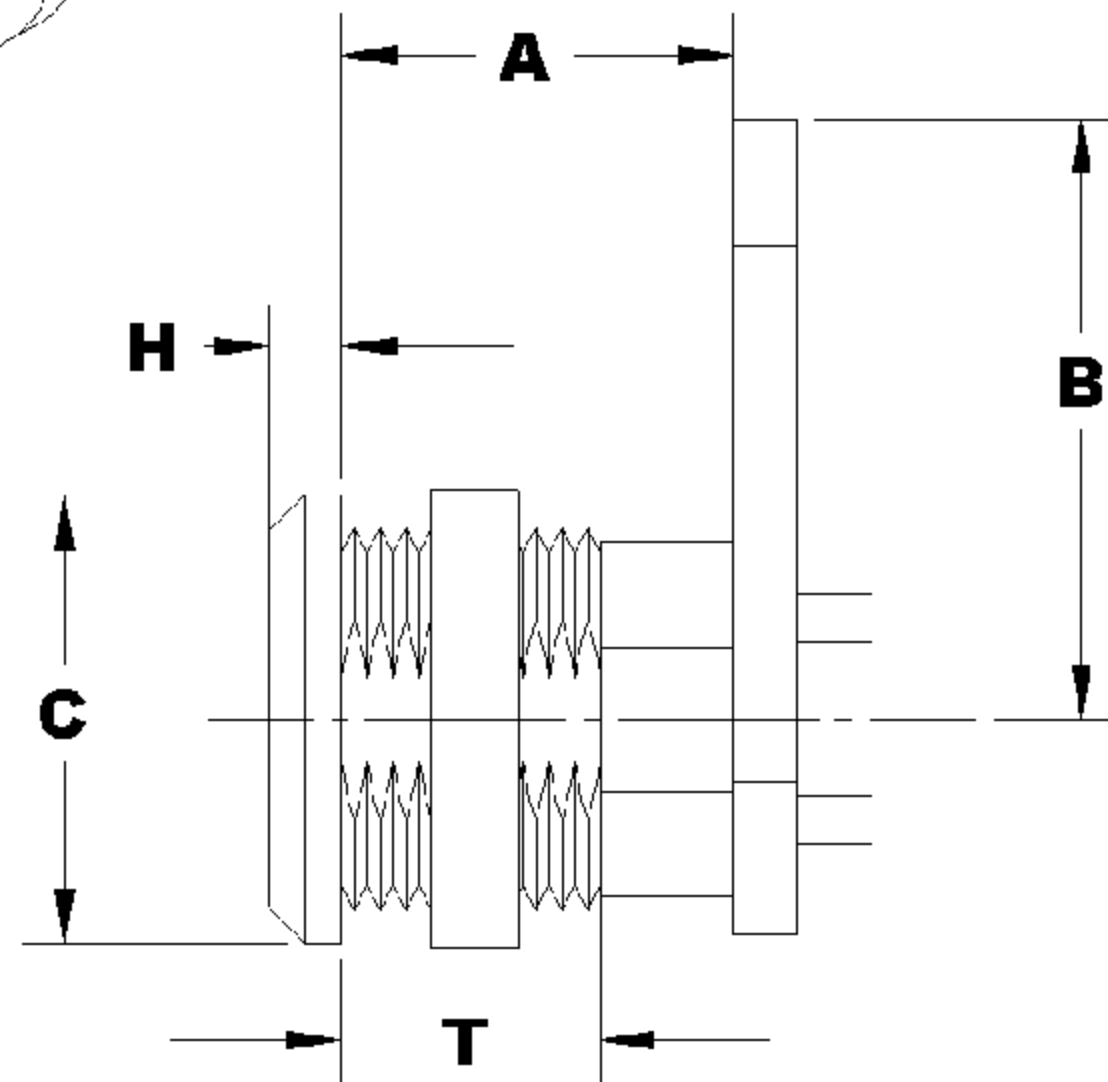

C1804 DOUBLE BITTED LOCK

**RECOMMENDED
MOUNTING HOLE**

LOCK NO.	A	B	C	H	T
C3205	7/16"	1 1/8"	7/8"	13/64"	15/64"
C3186	5/8"	1 1/8"	7/8"	5/32"	13/32"
C1801	13/16"	1 1/8"	1"	13/64"	11/16"
C1802	1 1/16"	1 1/8"	1"	13/64"	15/16"
C1804	1 1/2"	1 1/8"	1"	13/64"	1 13/32"