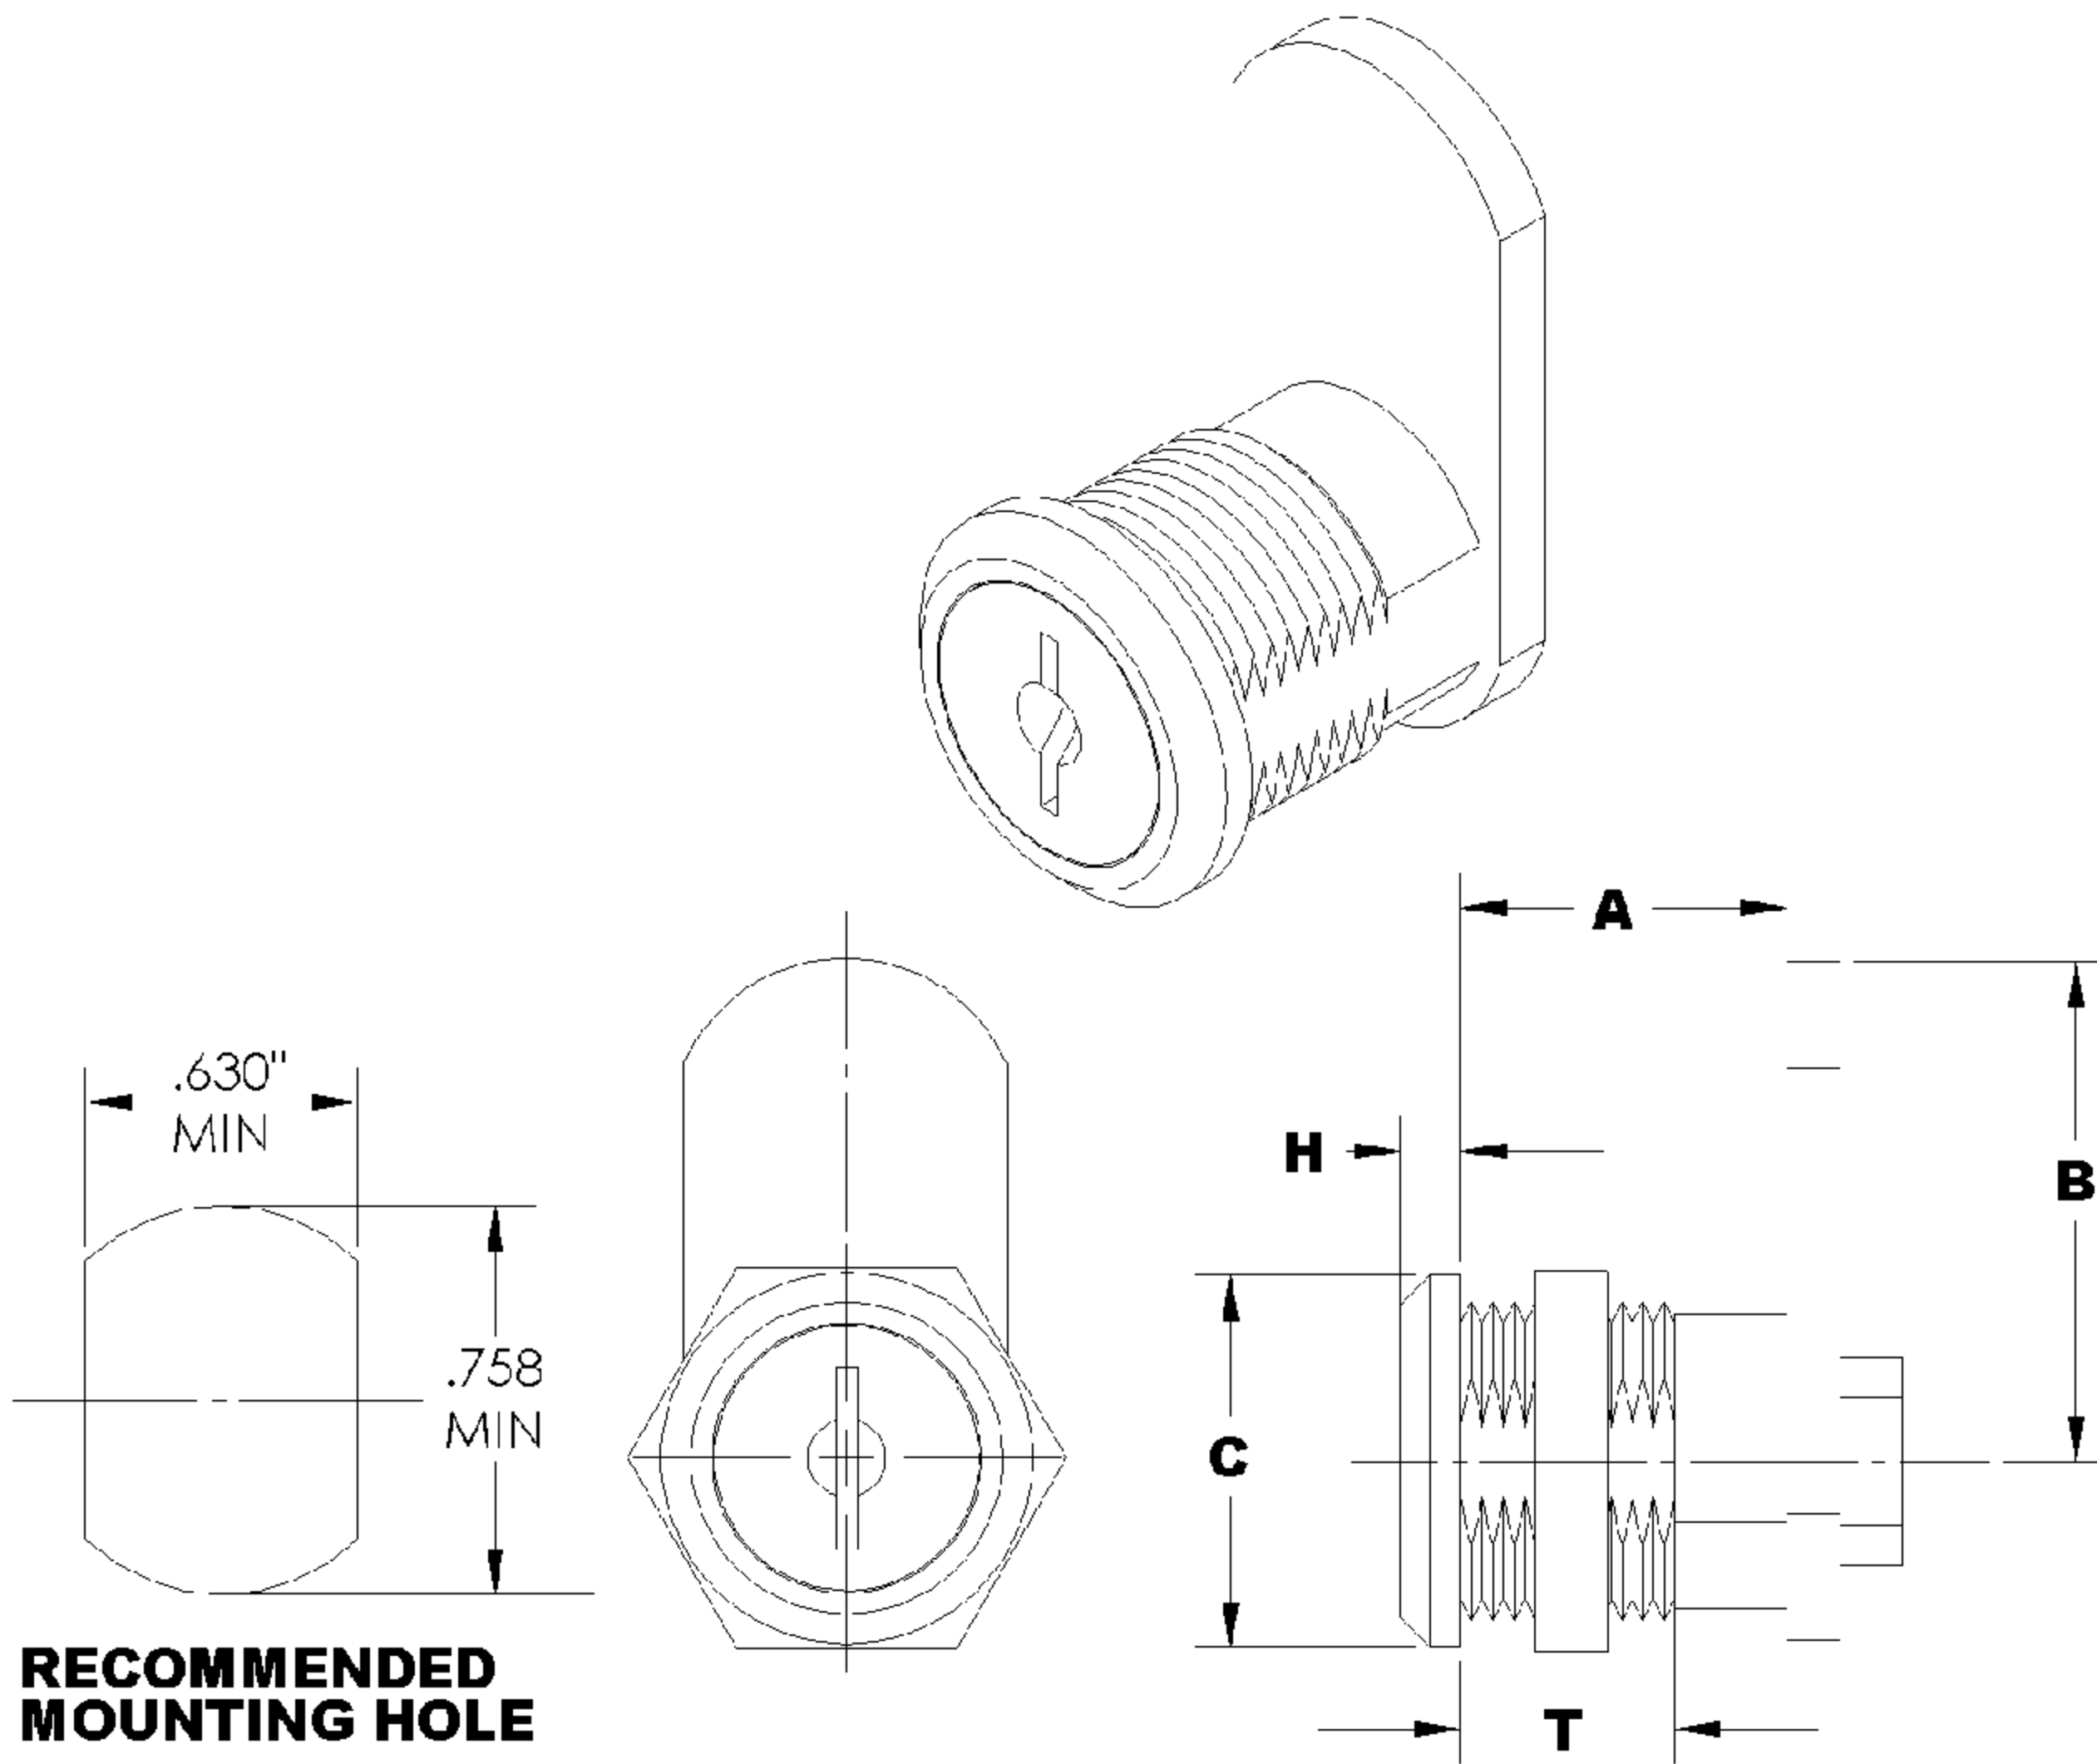

## C1802 DOUBLE BITTED LOCK

LOCK NO.	A	B	C	H	T
C3205	7/16"	1 1/8"	7/8"	13/64"	15/64"
C3186	5/8"	1 1/8"	7/8"	5/32"	13/32"
C1801	13/16"	1 1/8"	1"	13/64"	11/16"
C1802	1 1/16"	1 1/8"	1"	13/64"	15/16"
C1804	1 1/2"	1 1/8"	1"	13/64"	1 13/32"