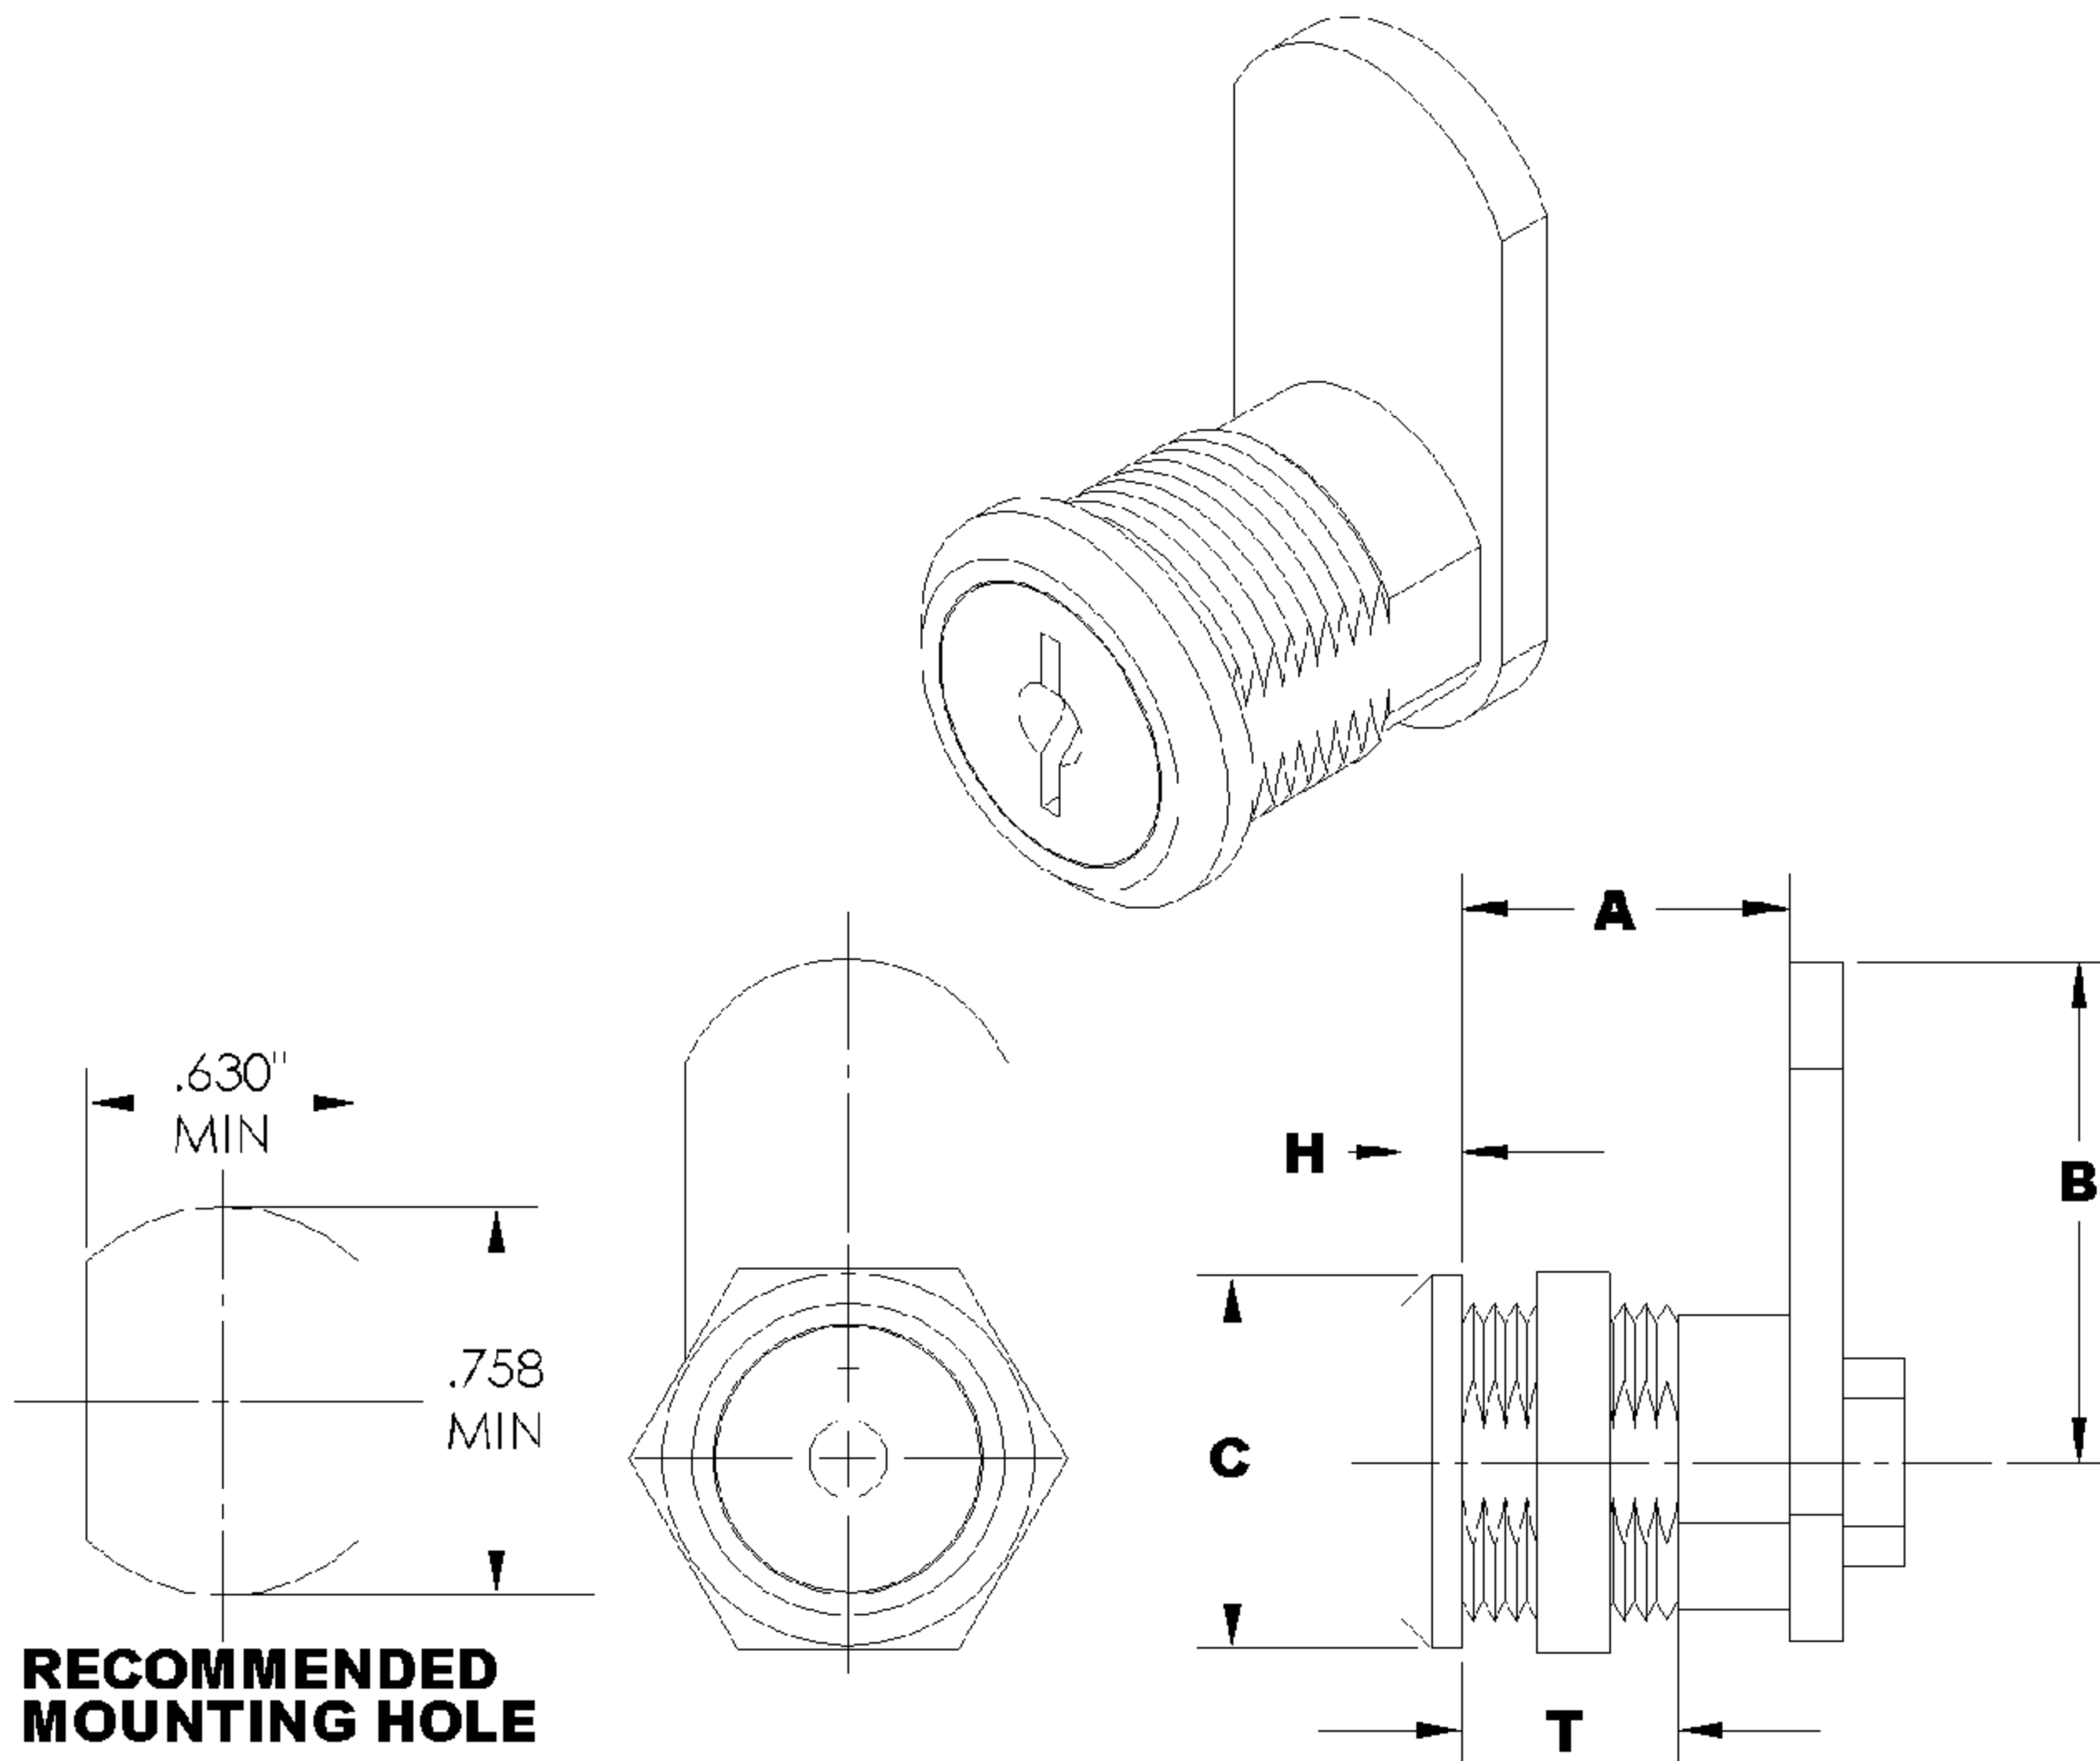

C1801 DOUBLE BITTED LOCK

LOCK NO.	A	B	C	H	T
C3205	7/16"	1 1/8"	7/8"	13/64"	15/64"
C3186	5/8"	1 1/8"	7/8"	5/32"	13/32"
C1801	13/16"	1 1/8"	1"	13/64"	11/16"
C1802	1 1/16"	1 1/8"	1"	13/64"	15/16"
C1804	1 1/2"	1 1/8"	1"	13/64"	1 13/32"