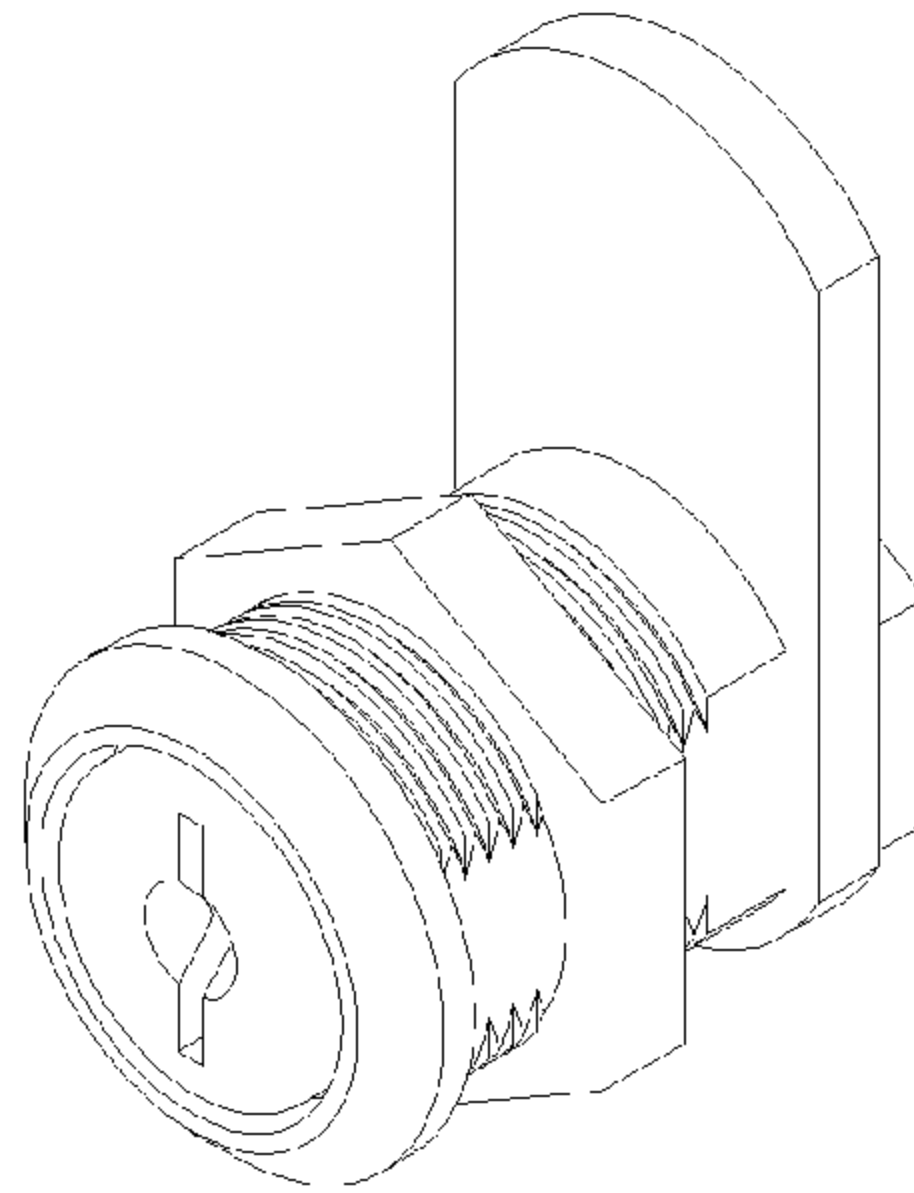

C1704 SINGLE BITTED LOCK

| LOCK NO. | A | B | H | T |
|----------|---------|--------|--------|----------|
| C3786 | 5/8" | 1 1/8" | 1/4" | 13/32" |
| C1701 | 13/16" | 1 1/8" | 13/64" | 11/16" |
| C1702 | 1 1/16" | 1 1/8" | 13/64" | 15/16" |
| C1703 | 1 3/16" | 1 1/8" | 13/64" | 17/64" |
| C1704 | 1 1/2" | 1 1/8" | 13/64" | 1 13/32" |

**RECOMMENDED
MOUNTING HOLE**