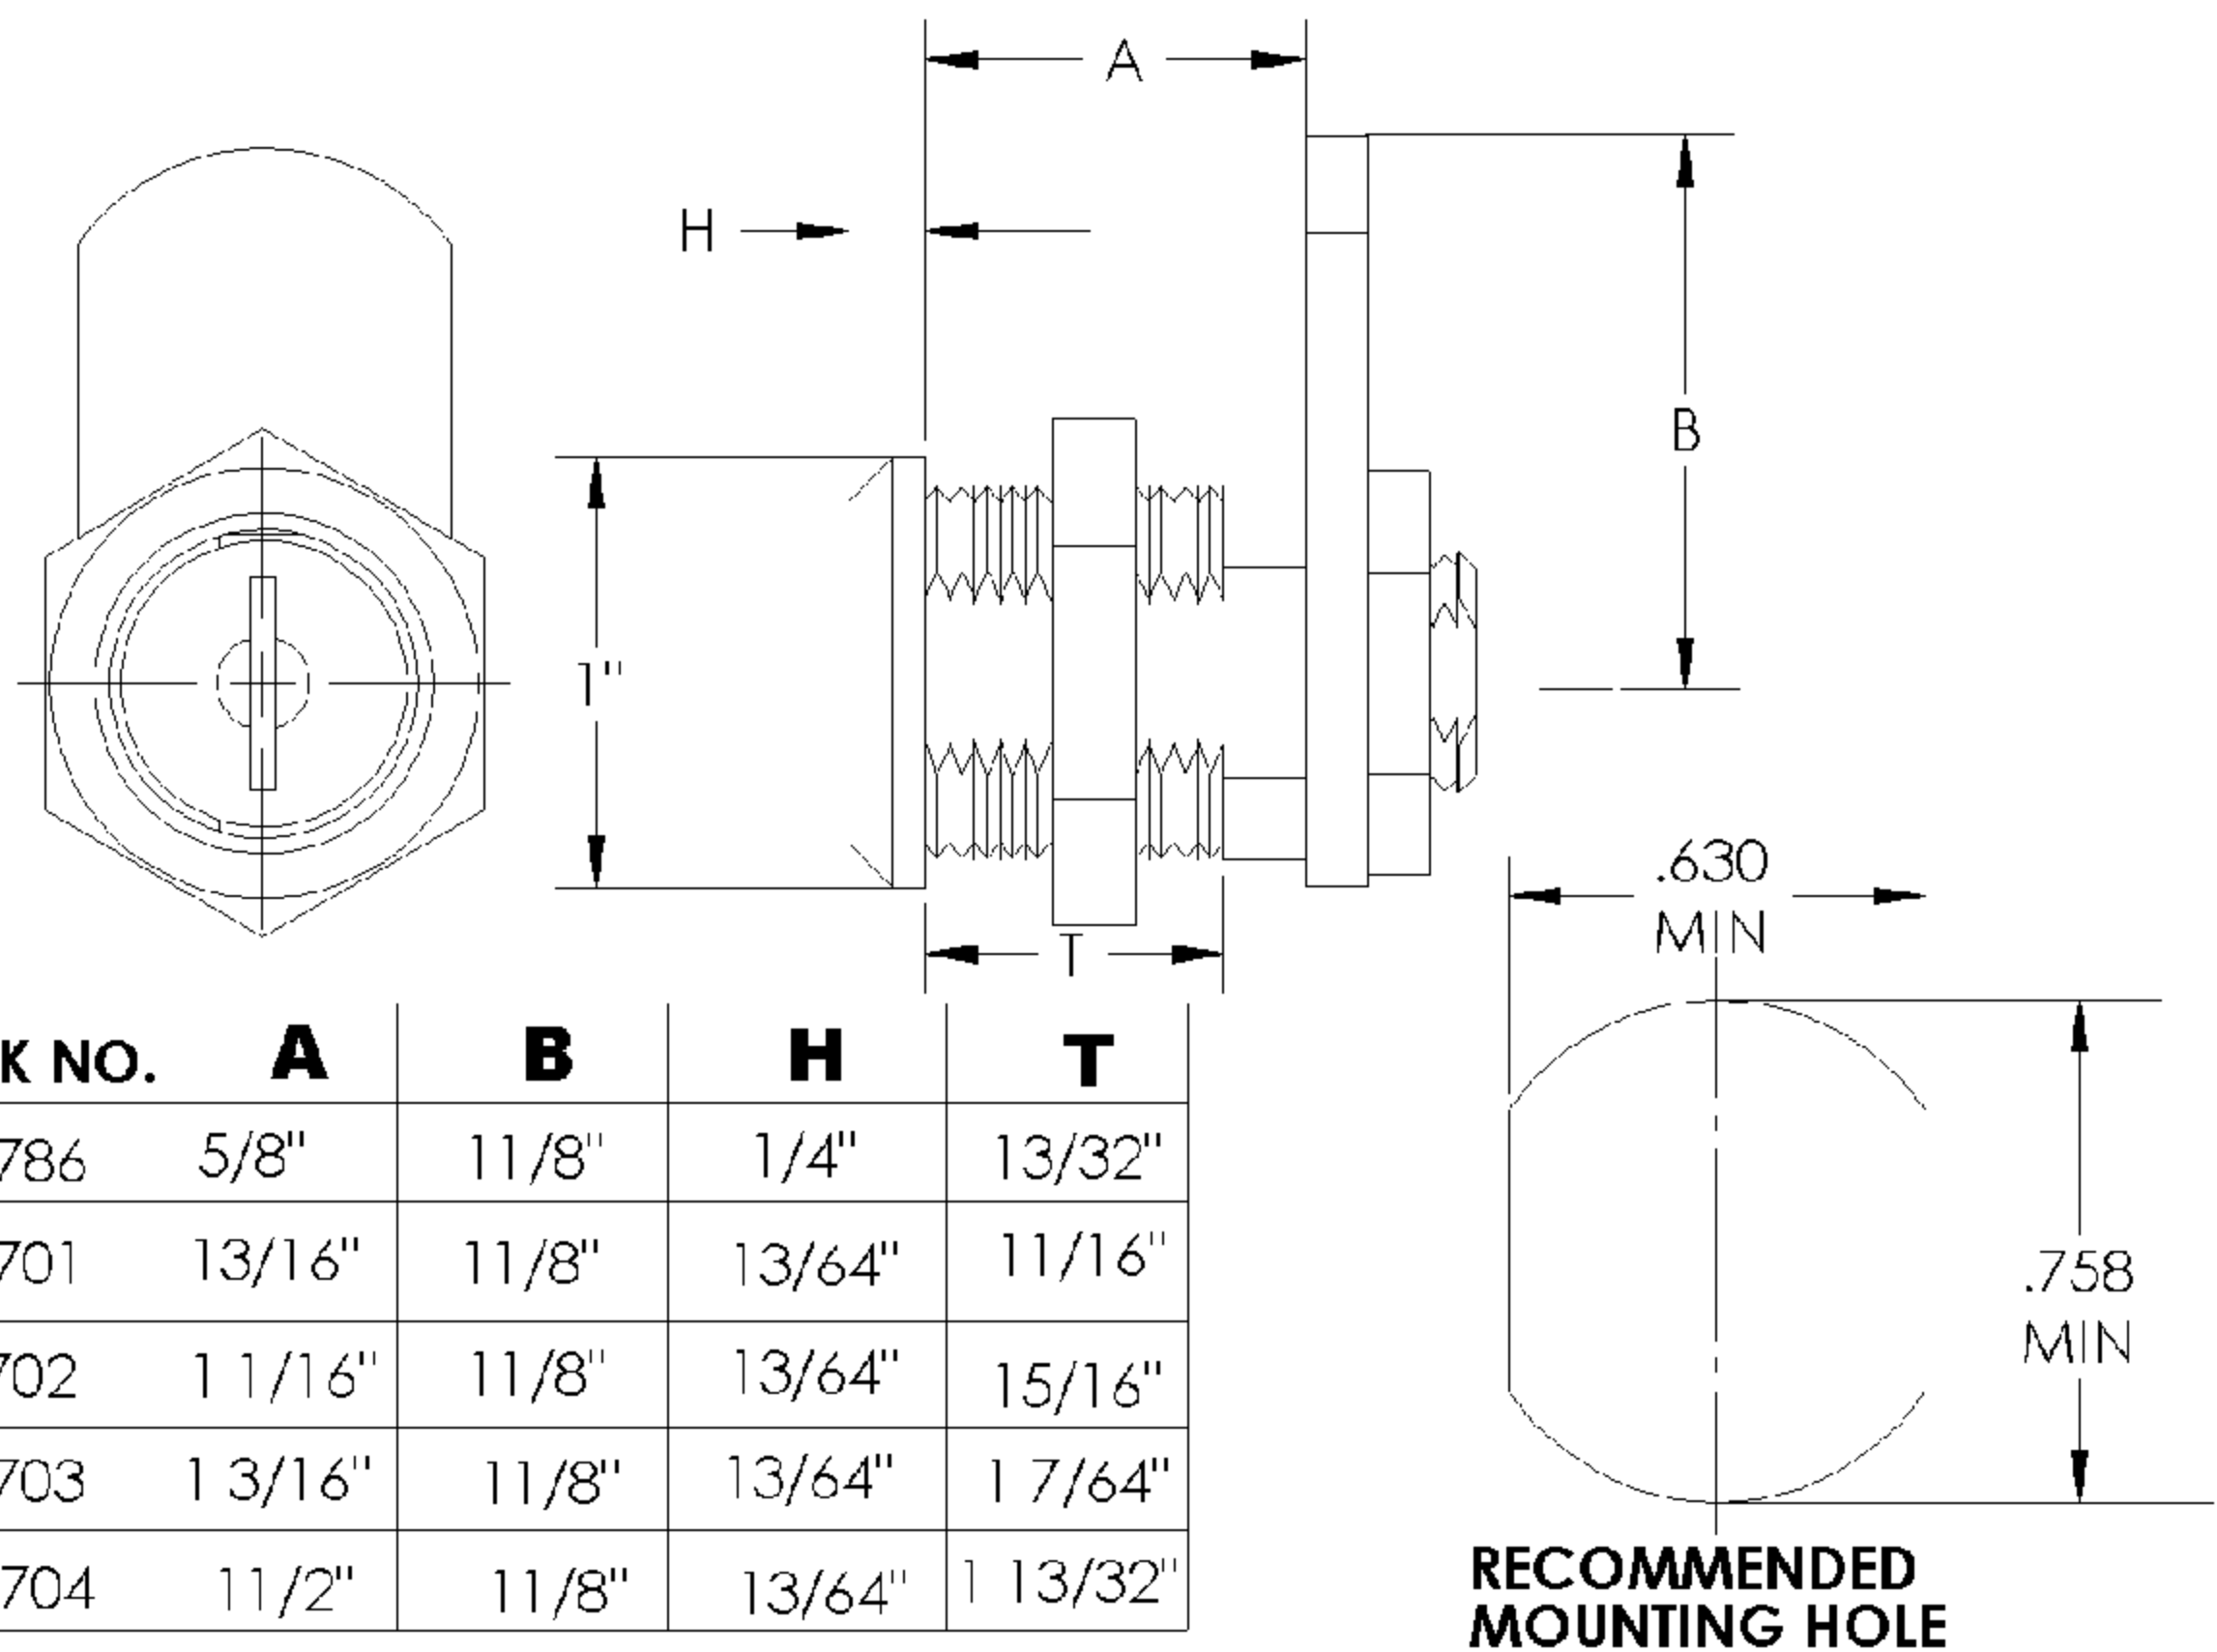

C1704 SINGLE BITTED LOCK

| LOCK NO. | A | B | H | T |
|----------|---------|--------|--------|----------|
| C3786 | 5/8" | 1 1/8" | 1/4" | 13/32" |
| C1701 | 13/16" | 1 1/8" | 13/64" | 11/16" |
| C1702 | 1 1/16" | 1 1/8" | 13/64" | 15/16" |
| C1703 | 1 3/16" | 1 1/8" | 13/64" | 17/64" |
| C1704 | 1 1/2" | 1 1/8" | 13/64" | 1 13/32" |

**RECOMMENDED
MOUNTING HOLE**