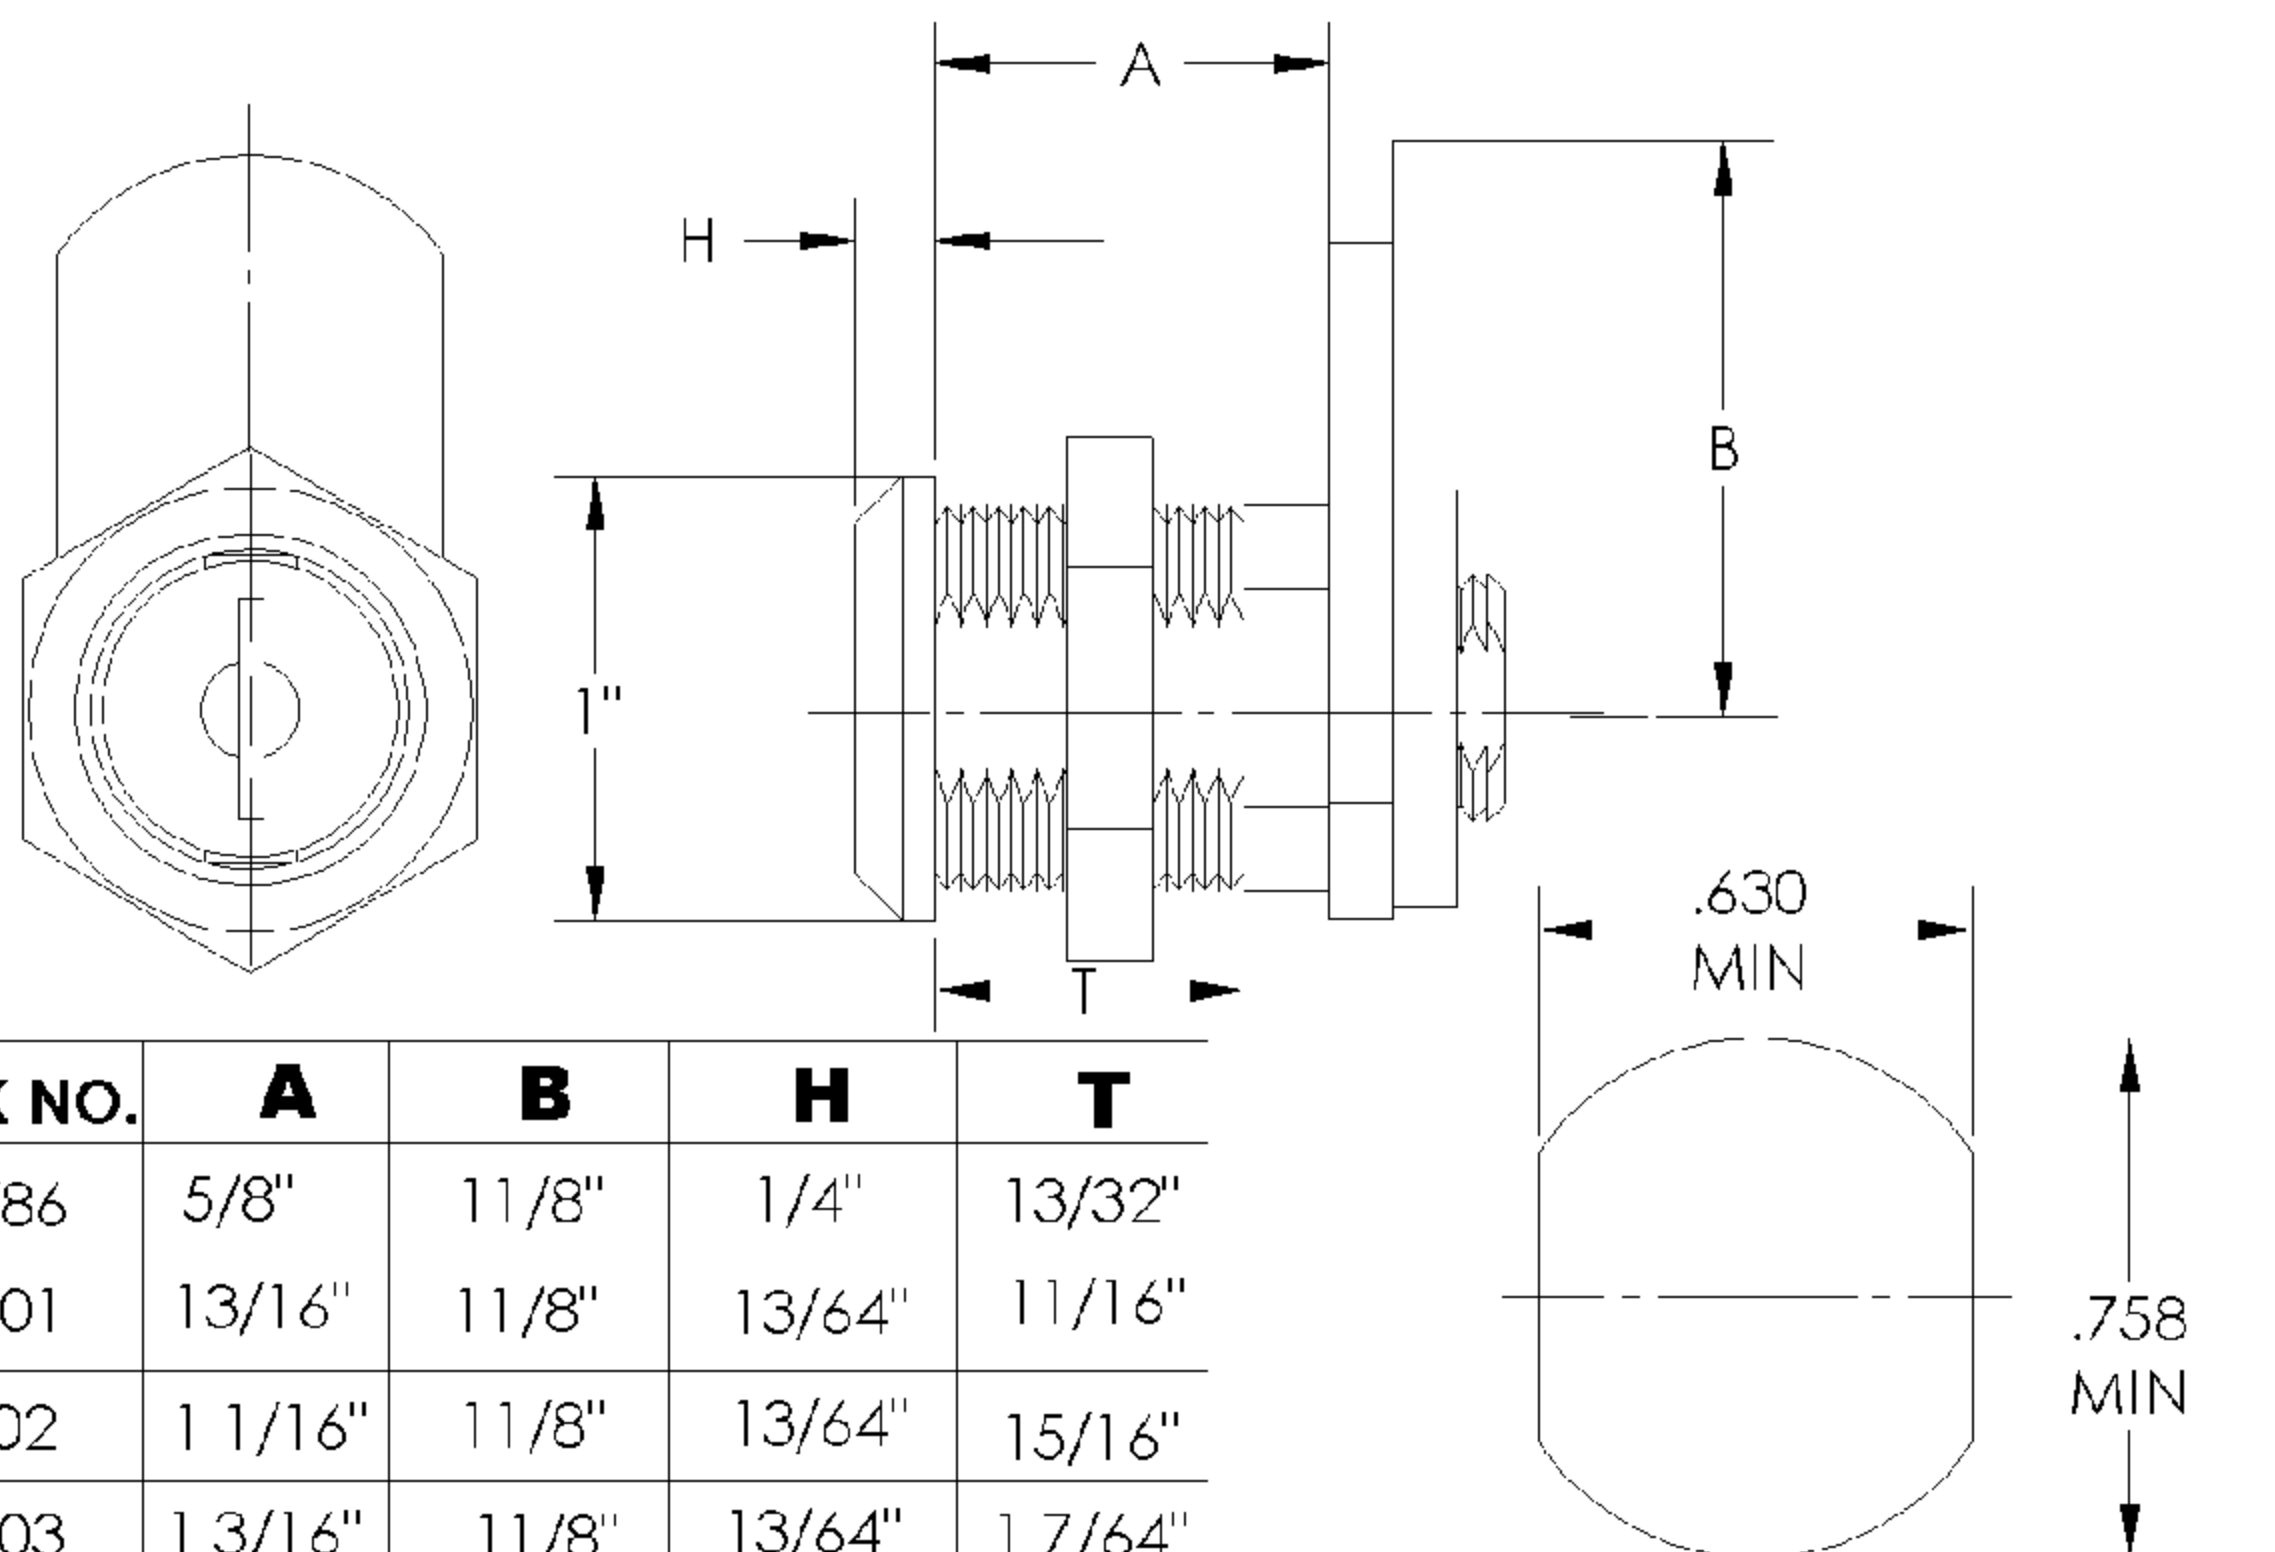

C1703 SINGLE BITTED LOCK

LOCK NO.	A	B	H	T
C3786	5/8"	1 1/8"	1/4"	13/32"
C1701	13/16"	1 1/8"	13/64"	11/16"
C1702	1 1/16"	1 1/8"	13/64"	15/16"
C1703	1 3/16"	1 1/8"	13/64"	1 7/64"
C1704	1 1/2"	1 1/8"	13/64"	1 13/32"

**RECOMMENDED
MOUNTING HOLE**