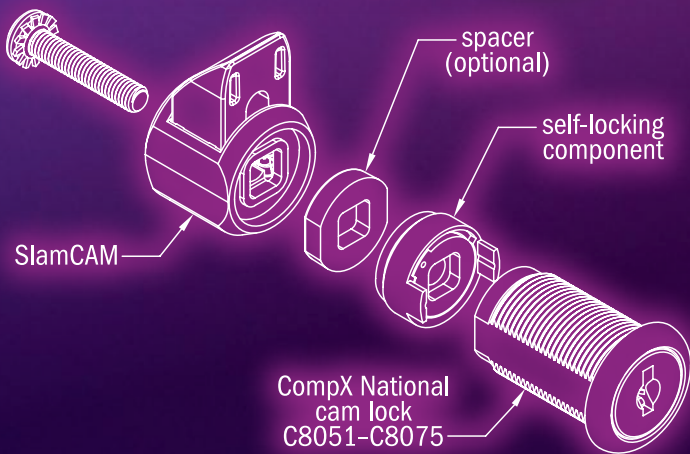

CompX
SECURITY PRODUCTS

Patent Pending.

Copyright 2014 © CompX Security Products / 864.297.6655 / compX.com / PO Box 200, Mauldin, SC 29662
Any companies and/or products referred to herein are marks or registered trademarks of their respective companies, owners and/or mark holders.