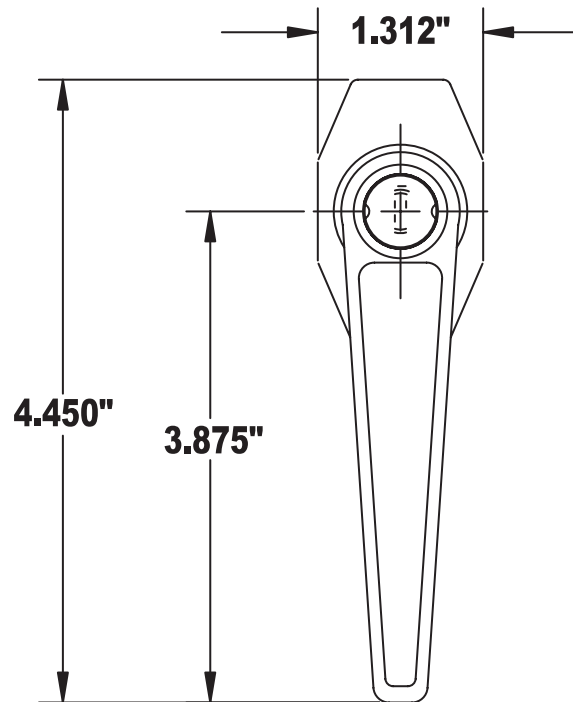

TUBAR HANDLE LOCK

**RECOMMENDED
MOUNTING HOLES**