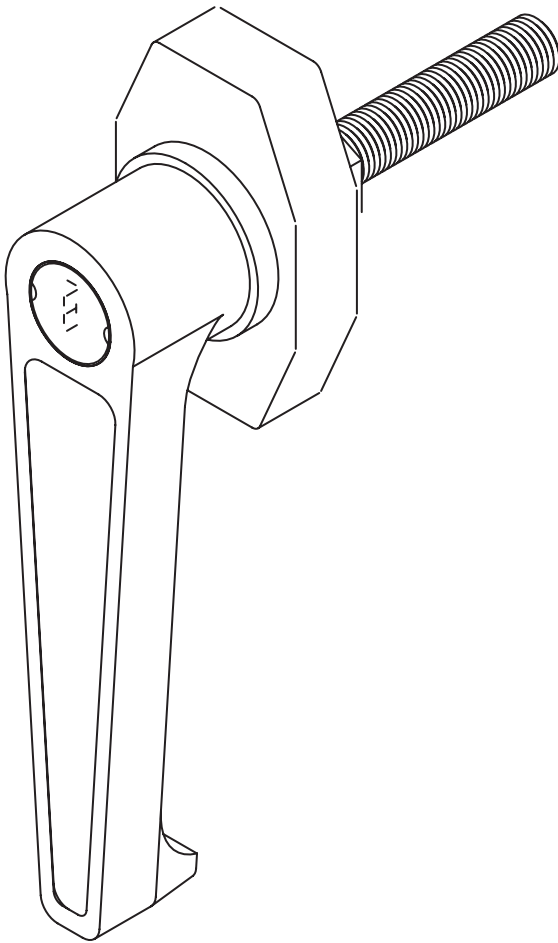

TUBAR HANDLE LOCK

**RECOMMENDED
MOUNTING HOLES**