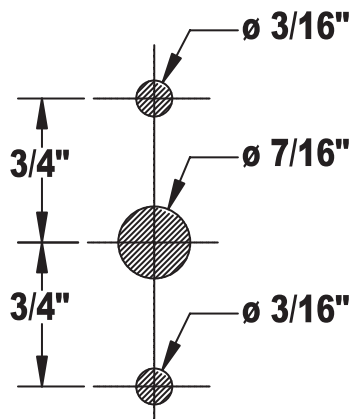

TUBAR HANDLE LOCK

**RECOMMENDED
MOUNTING HOLES**