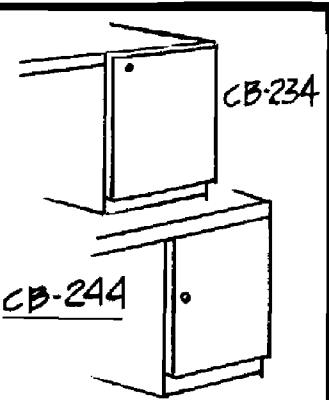

CB-244  
TYPE 244 CYL. BODY  
VERTICAL MOUNT

DEADBOLT LOCKS  
TYPES 234 AND 244

Scale 1:1  
 Lock shown in LOCKED POSITION.  
 Materials 3/4" unless otherwise shown.  
 Actual dimensions may vary due to construction details.