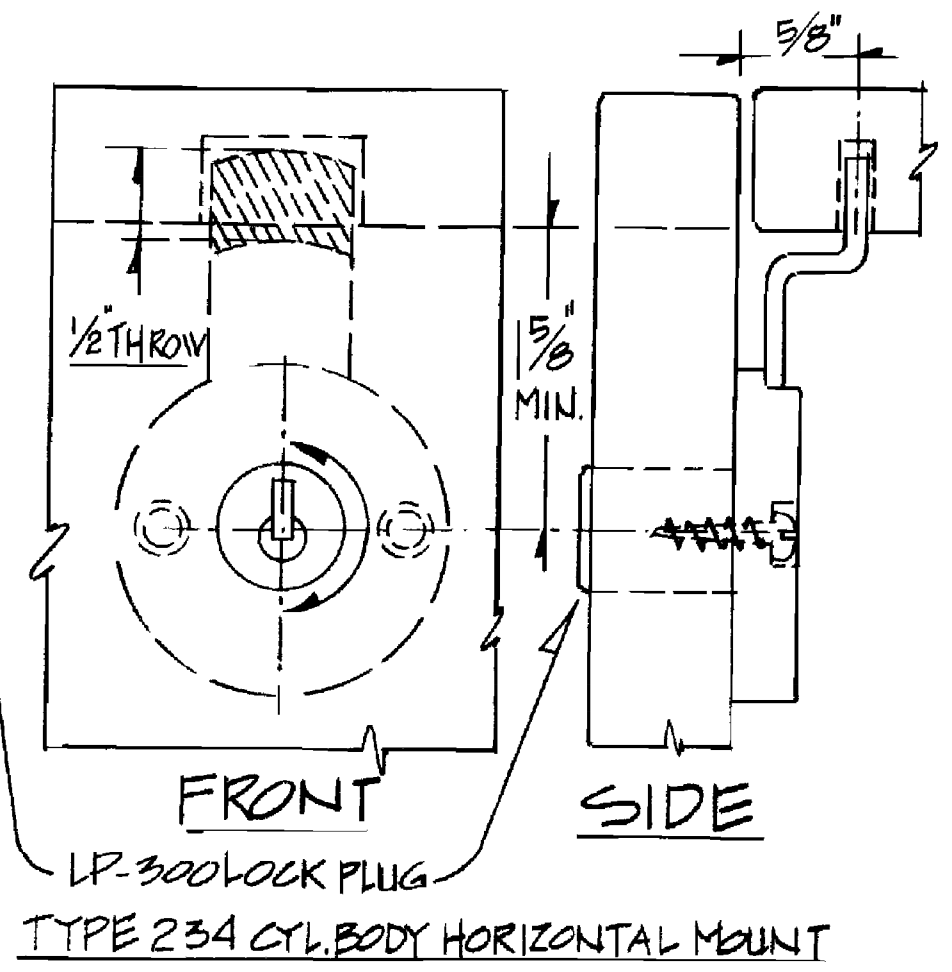

CB-244  
TYPE 244 CYL. BODY  
VERTICAL MOUNT

DEADBOLT LOCKS  
TYPES 234 AND 244

Scale 1:1  
 Lock shown in LOCKED POSITION.  
 Materials 3/4" unless otherwise shown.  
 Actual dimensions may vary due to construction details.