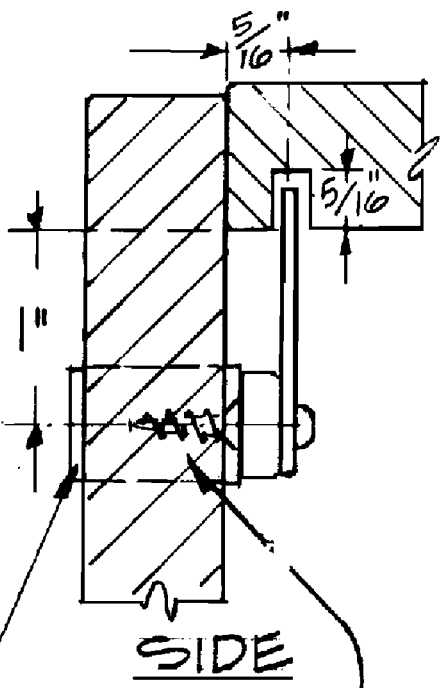

CB-194

TYPE 194 CYL BODY
(VERTICAL MOUNT)

LP-300
LOCK PLUG (BLACK)

CB-184
TYPE 184 CYL BODY
(HORIZONTAL MOUNT).

HORIZONTAL MOUNT

VERTICAL MOUNT

CAM LOCKS TYPES 184 AND 194

Scale 1:1
 Lock shown in LOCKED POSITION.
 Materials 3/4" unless otherwise shown.
 Actual dimensions may vary due to construction details.