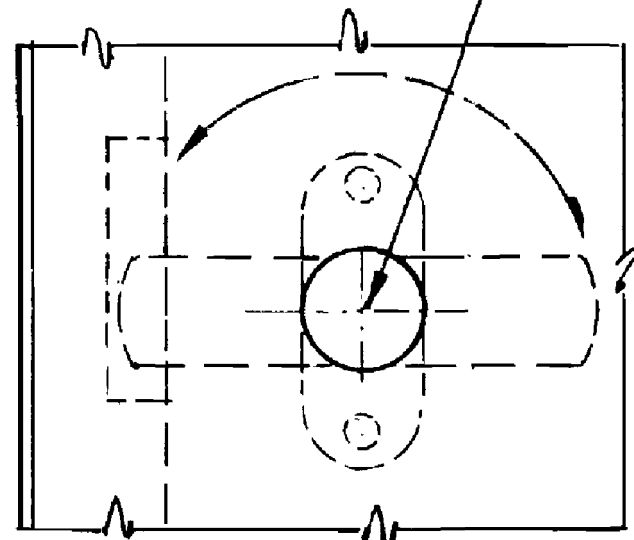

CB-194

TYPE 194 CYL BODY
(VERTICAL MOUNT)

LP-300
LOCK PLUG (BLACK)

CB-184
TYPE 184 CYL BODY
(HORIZONTAL MOUNT).

HORIZONTAL MOUNT

VERTICAL MOUNT

CAM LOCKS TYPES 184 AND 194

Scale 1:1
 Lock shown in LOCKED POSITION.
 Materials 3/4" unless otherwise shown.
 Actual dimensions may vary due to construction details.