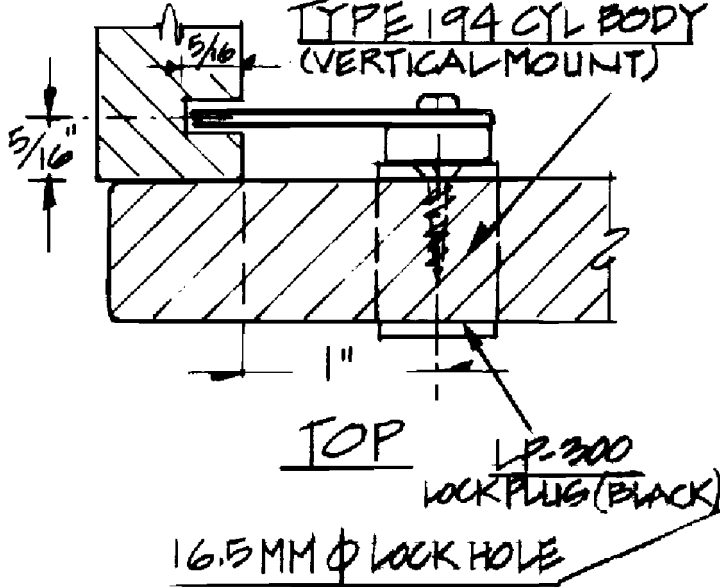

CB-194

TYPE 194 CYL BODY
(VERTICAL MOUNT)

LP-300
LOCK PLUG (BLACK)

CB-184
TYPE 184 CYL BODY
(HORIZONTAL MOUNT).

HORIZONTAL MOUNT

VERTICAL MOUNT

CAM LOCKS TYPES 184 AND 194

Scale 1:1
 Lock shown in LOCKED POSITION.
 Materials 3/4" unless otherwise shown.
 Actual dimensions may vary due to construction details.