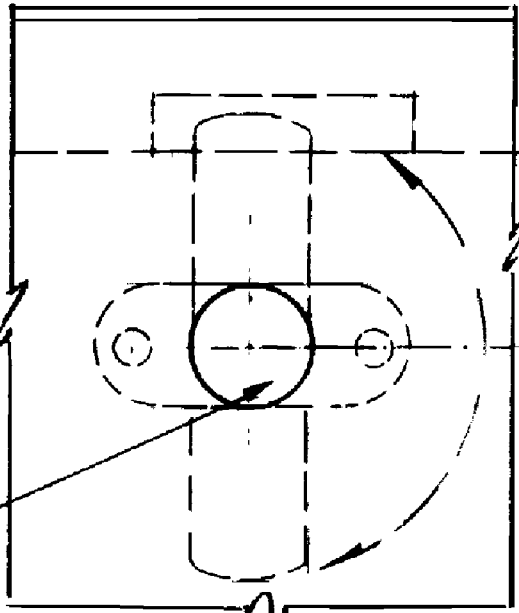

CB-194

TYPE 194 CYL BODY
(VERTICAL MOUNT)

LP-300
LOCK PLUG (BLACK)

CB-184
TYPE 184 CYL BODY
(HORIZONTAL MOUNT).

HORIZONTAL MOUNT

VERTICAL MOUNT

CAM LOCKS TYPES 184 AND 194

Scale 1:1
 Lock shown in LOCKED POSITION.
 Materials 3/4" unless otherwise shown.
 Actual dimensions may vary due to construction details.