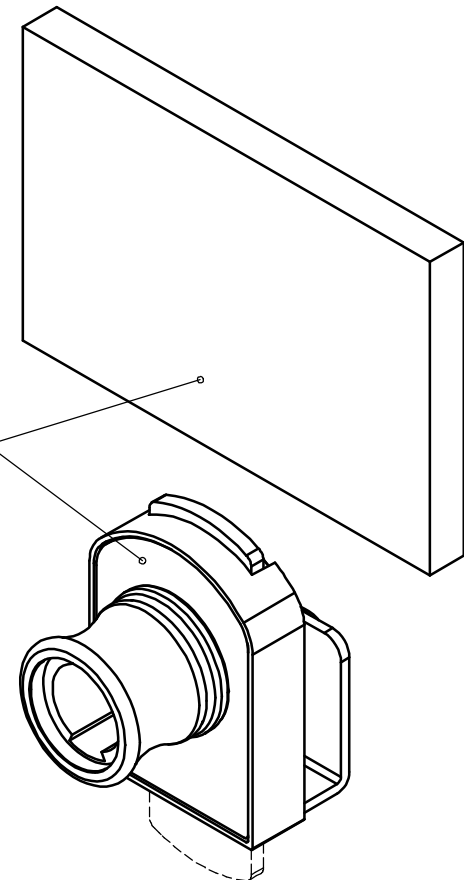

PART NUMBERS:

- CB-361 NICKEL FINISH
- CB-365 BRASS FINISH
- CB-367 SATIN NICKEL FINISH

CAM IN LOCKED POSITION

SET SCREW
TIGHTENS LOCK
TO GLASS DOOR

LOCK SLIPS ON TO
EDGE OF GLASS DOOR
AT ANY LOCATION
NO BORING REQUIRED

DATE	03/24/03	DRAWING#	CB-36X
------	----------	----------	--------

TYPE 360 GLASS DOOR DEADBOLT LOCK

CompX
TIMBERLINE www.tlock.us
1-800-LOCKBAR

715 Center St., Grayslake, IL 60030
Copyright 2007 © CompX Security Products