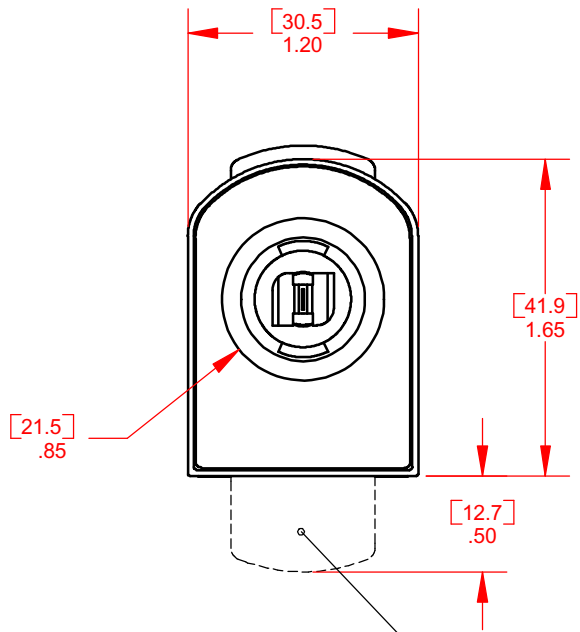

PART NUMBERS:

- CB-361 NICKEL FINISH
- CB-365 BRASS FINISH
- CB-367 SATIN NICKEL FINISH

CAM IN LOCKED POSITION

SET SCREW
TIGHTENS LOCK
TO GLASS DOOR

LOCK SLIPS ON TO
EDGE OF GLASS DOOR
AT ANY LOCATION
NO BORING REQUIRED

DATE	03/24/03	DRAWING#	CB-36X
------	----------	----------	--------

TYPE 360 GLASS DOOR DEADBOLT LOCK

CompX
TIMBERLINE www.tlock.us
1-800-LOCKBAR

715 Center St., Grayslake, IL 60030
Copyright 2007 © CompX Security Products