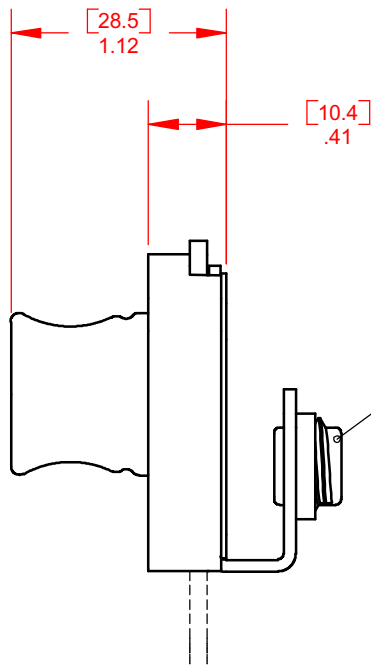

PART NUMBERS:

- CB-361 NICKEL FINISH
- CB-365 BRASS FINISH
- CB-367 SATIN NICKEL FINISH

CAM IN LOCKED POSITION

SET SCREW
TIGHTENS LOCK
TO GLASS DOOR

LOCK SLIPS ON TO
EDGE OF GLASS DOOR
AT ANY LOCATION
NO BORING REQUIRED

DATE	03/24/03	DRAWING#	CB-36X
------	----------	----------	--------

TYPE 360 GLASS DOOR DEADBOLT LOCK

CompX
TIMBERLINE www.tlock.us
1-800-LOCKBAR

715 Center St., Grayslake, IL 60030
Copyright 2007 © CompX Security Products