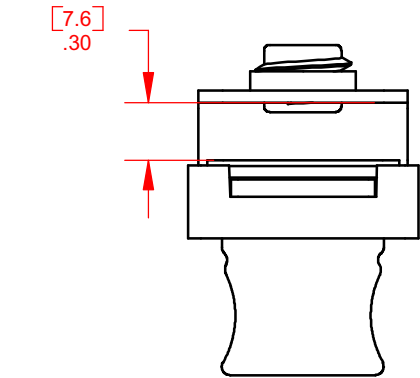

PART NUMBERS:

- CB-361 NICKEL FINISH
- CB-365 BRASS FINISH
- CB-367 SATIN NICKEL FINISH

CAM IN LOCKED POSITION

SET SCREW
TIGHTENS LOCK
TO GLASS DOOR

LOCK SLIPS ON TO
EDGE OF GLASS DOOR
AT ANY LOCATION
NO BORING REQUIRED

DATE	03/24/03	DRAWING#	CB-36X
------	----------	----------	--------

TYPE 360 GLASS DOOR DEADBOLT LOCK

CompX
TIMBERLINE www.tlock.us
1-800-LOCKBAR

715 Center St., Grayslake, IL 60030
Copyright 2007 © CompX Security Products