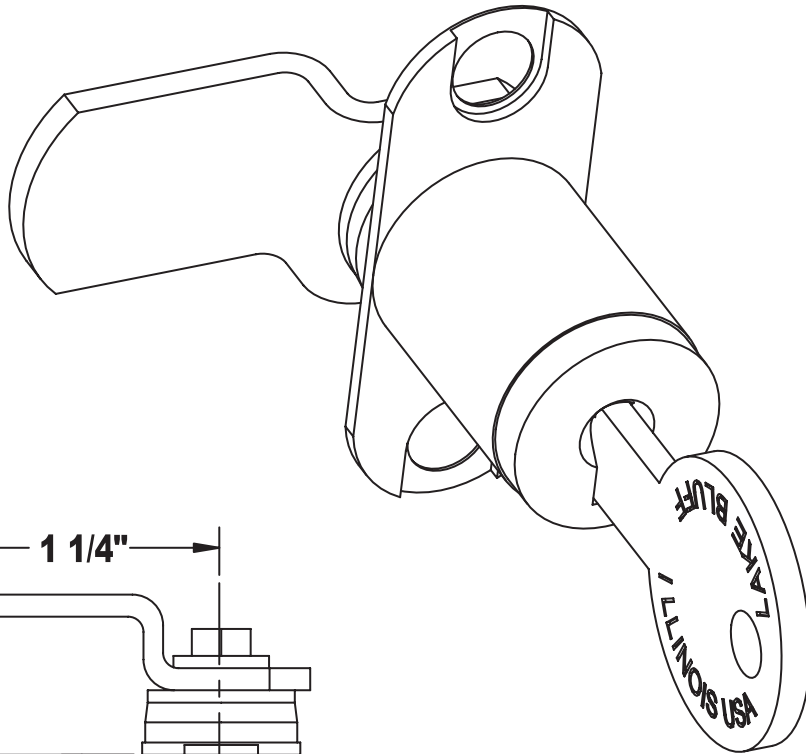

CB-098/CB-198 CAM LOCK VERTICAL MOUNTED

90° ROTATION
CB-098

ø 11/16"

RECOMMENDED
MOUNTING HOLES

180° ROTATION
CB-198