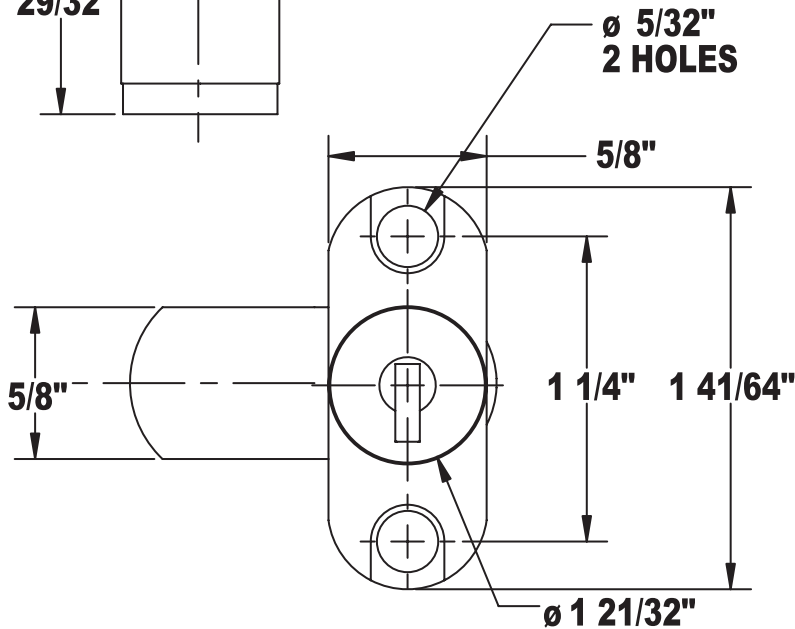

CB-098/CB-198 CAM LOCK VERTICAL MOUNTED

90° ROTATION
CB-098

ø 11/16"

RECOMMENDED
MOUNTING HOLES

180° ROTATION
CB-198