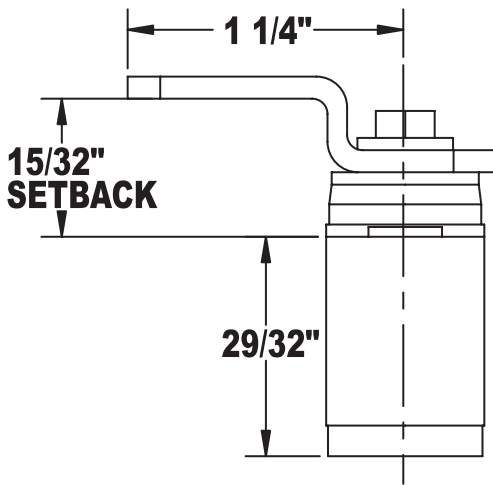

CB-098/CB-198 CAM LOCK VERTICAL MOUNTED

90° ROTATION
CB-098

ø 11/16"

RECOMMENDED
MOUNTING HOLES

180° ROTATION
CB-198