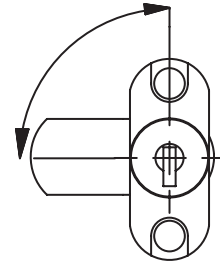

CB-098/CB-198 CAM LOCK VERTICAL MOUNTED

90° ROTATION
CB-098

ø 11/16"

RECOMMENDED
MOUNTING HOLES

180° ROTATION
CB-198