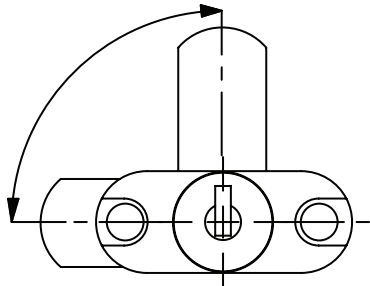

## CB-084/CB-184 CAM LOCK HORIZONTAL MOUNTED

"Shown with lock core"

90° ROTATION  
CB-084

180° ROTATION  
CB-184