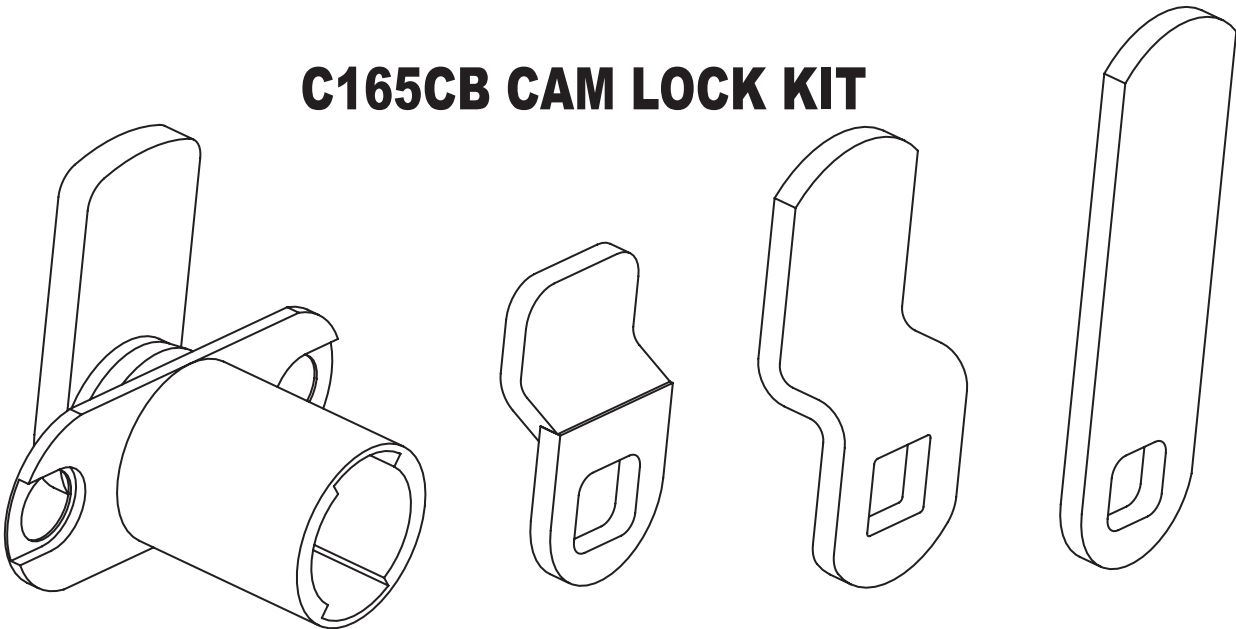

## C165CB CAM LOCK KIT

APPLICATION: UNIVERSAL TYPE LOCK FOR EITHER DOORS OR DRAWERS.  
KIT CONTAINS A VARIETY OF EASILY SWITCHED CAMS TO ACCOMMODATE MOST SITUATIONS.

OPERATION: 90°

CAM ROTATION , CCW TO LOCK.

KEYING : ORDER LOCK PLUG SEPARATELY.

PACKAGING: CYLINDER SUPPLIED WITH TWO STRAIGHT CAMS AND TWO BENT CAMS.  
CYLINDER IS UNPLATED. CAMS ARE ZINC PLATED. CASE QUANTITY 25.