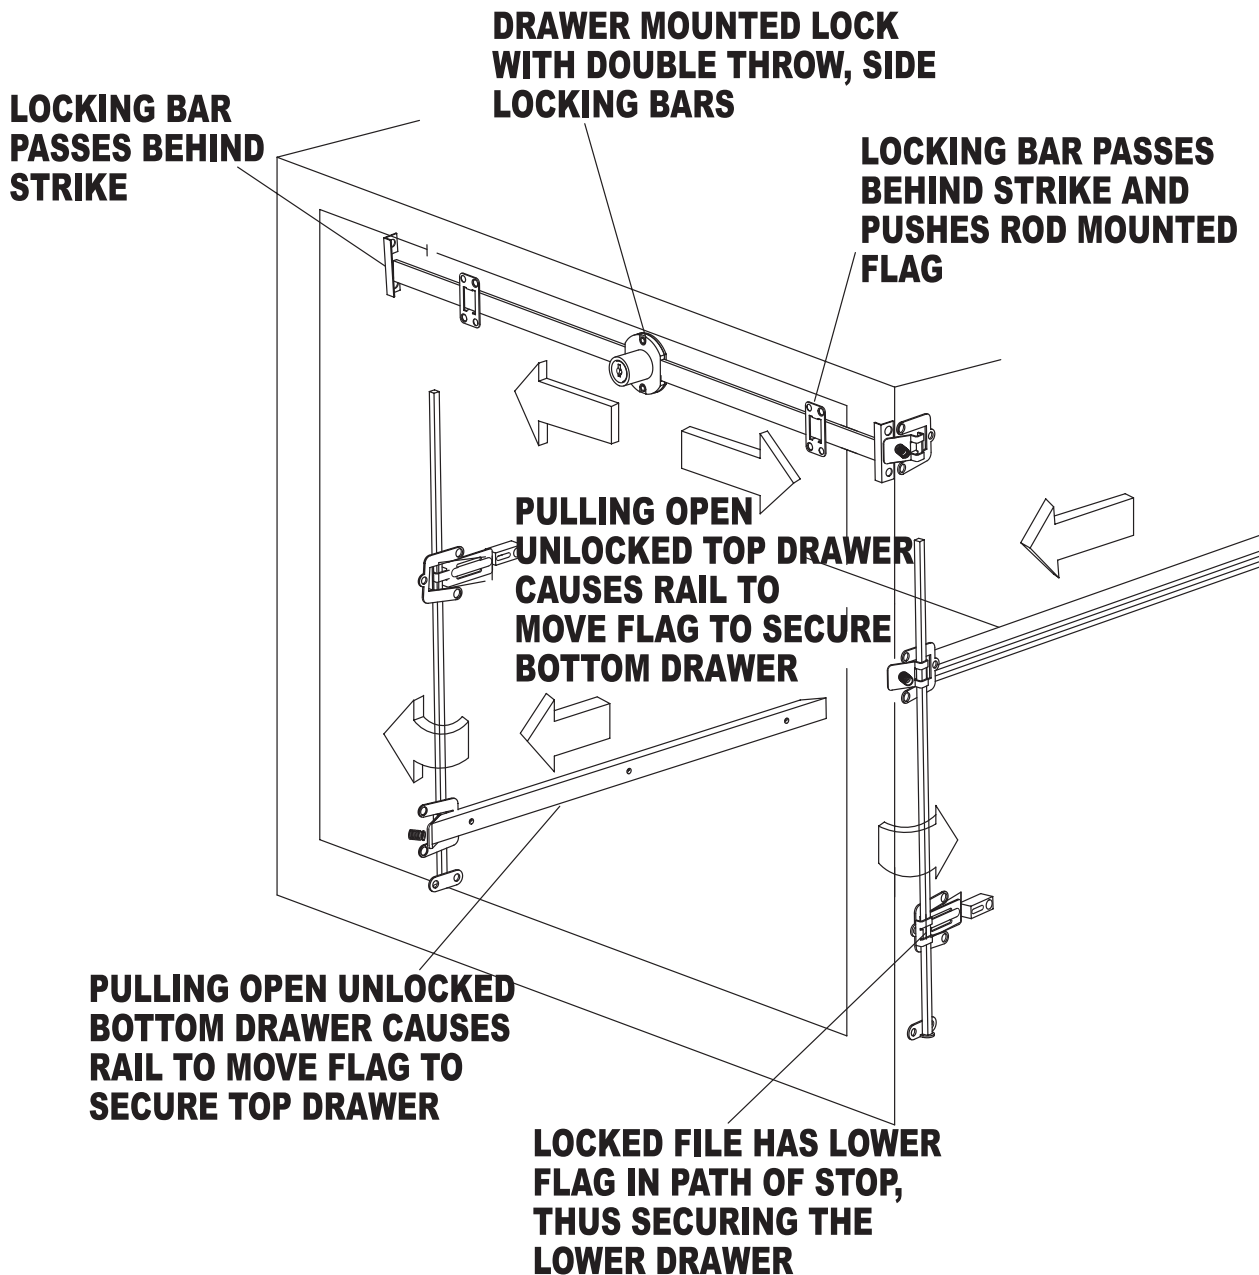

D8952 LATERAL FILE LOCKING

PART NO.	BAR OPERATION	CYL LENGTH	BOLT THROW	KA CODES	KD CHANGES	CASE QTY	NON MK KEY BLANK
D8952-3	DOUBLE THROW	15/16"	11/32"	1	100	5	D8785
D8952-4G		15/16"	11/32"	1	100	5	D8785