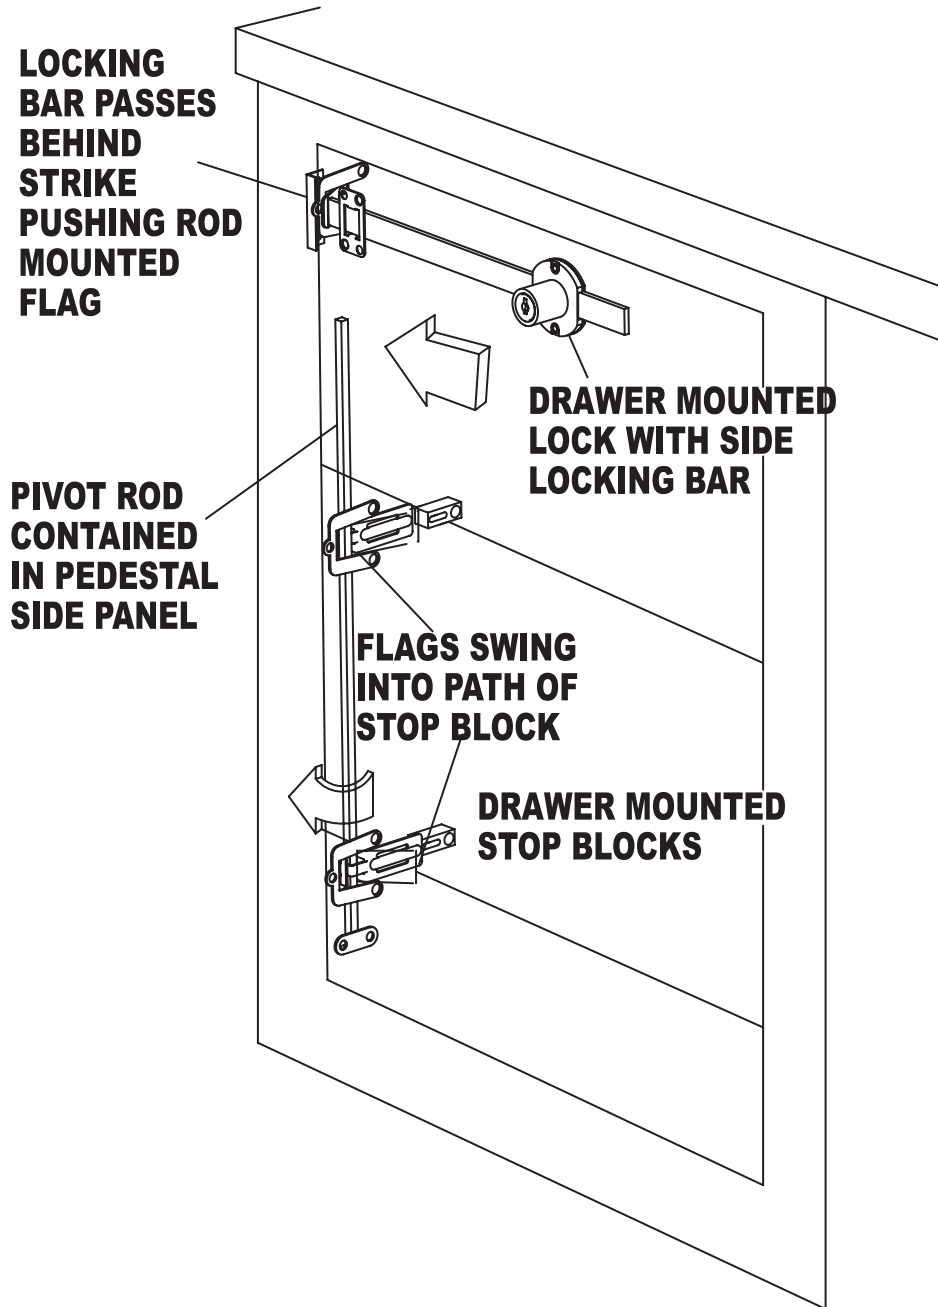

## D8951 PEDESTAL LOCKING

PART NO.	BAR OPERATION	CYL LENGTH	BOLT THROW	KA CODES	KD CHANGES	KD CHANGES	NON MK KEY BLANK
D8951-3	REVERSIBLE	15/16"	11/32"	1	100	5	D8785
D8951-4G	REVERSIBLE	15/16"	11/32"	1	100	5	D8785