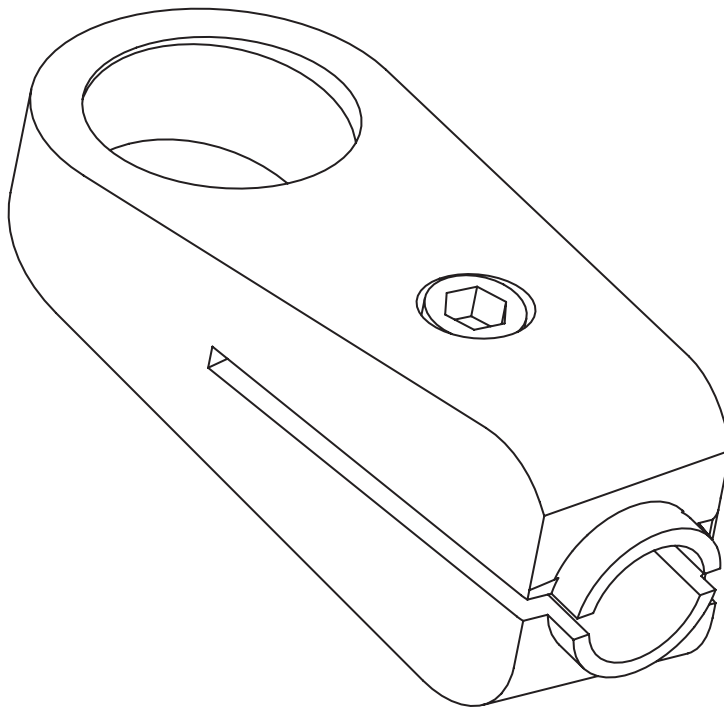

D2905 ACE KEY HOLDER

**-ACE KEY HOLDER ALLOWS BETTER
GRIP & OVERALL CONTROL OF KEY.**

**-FASTEN ANY ACE KEY TO HOLDER
WITH 8-32 SEMS SCREW (INCLUDED
WITH HOLDER).**