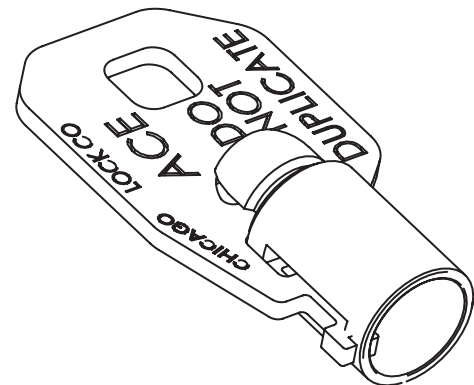

D2905 ACE KEY HOLDER

**-ACE KEY HOLDER ALLOWS BETTER
GRIP & OVERALL CONTROL OF KEY.**

**-FASTEN ANY ACE KEY TO HOLDER
WITH 8-32 SEMS SCREW (INCLUDED
WITH HOLDER).**