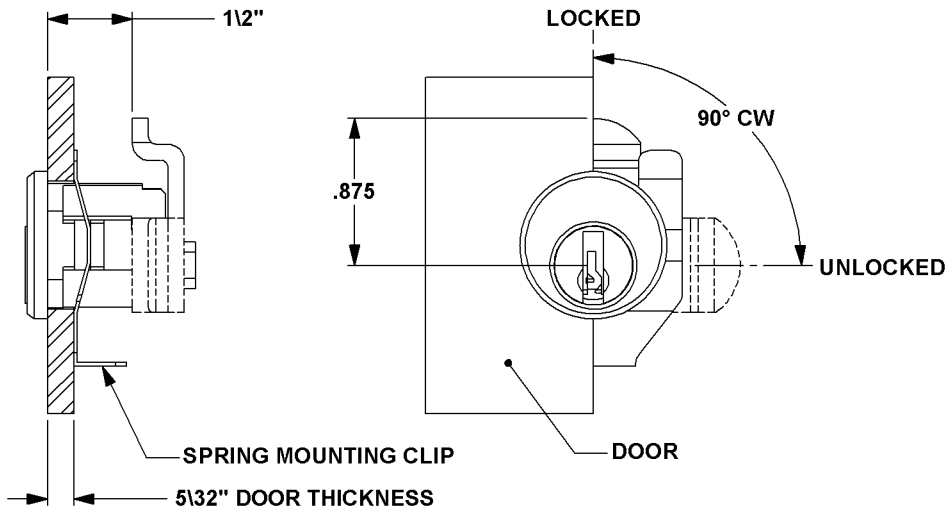

C8716 MAIL BOX LOCK

- 5 PIN TUMBLER
- REPLACES S.H. COUCH LOCK

CYLINDER MOUNTING HOLE DIMENSIONS