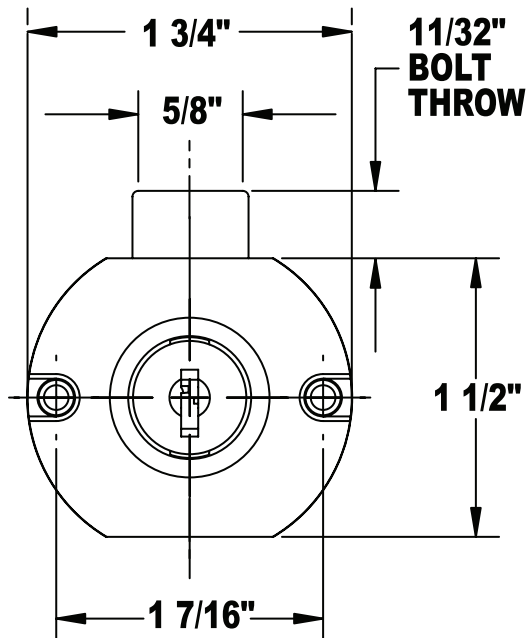

C8703/C8705 DISC TUMBLER DRAWER LOCK

LOCK	A
C8703	15/16"
C8705	1-3/16"