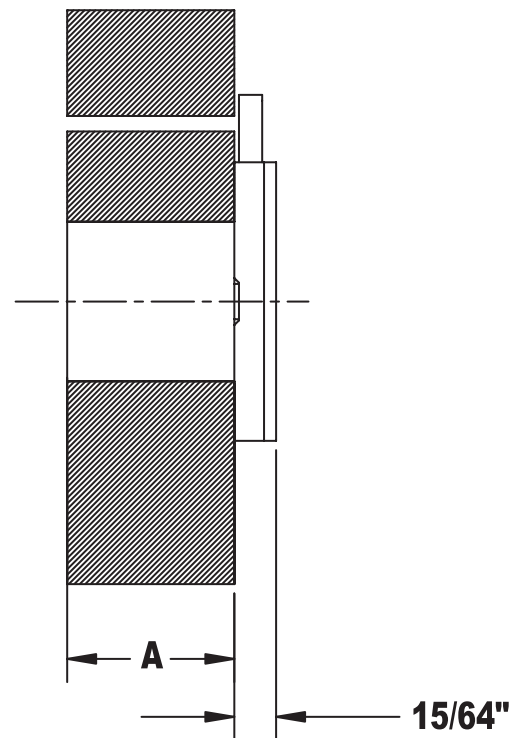

## C8703/C8705 DISC TUMBLER DRAWER LOCK

LOCK	A
C8703	.900"
C8705	1.200"