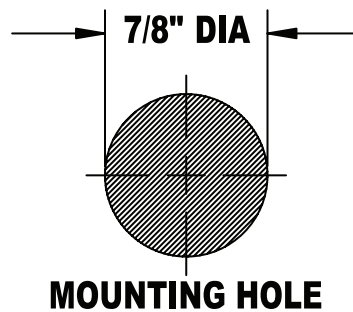

C8703/C8705 DISC TUMBLER DRAWER LOCK

LOCK	A
C8703	15/16"
C8705	1-3/16"