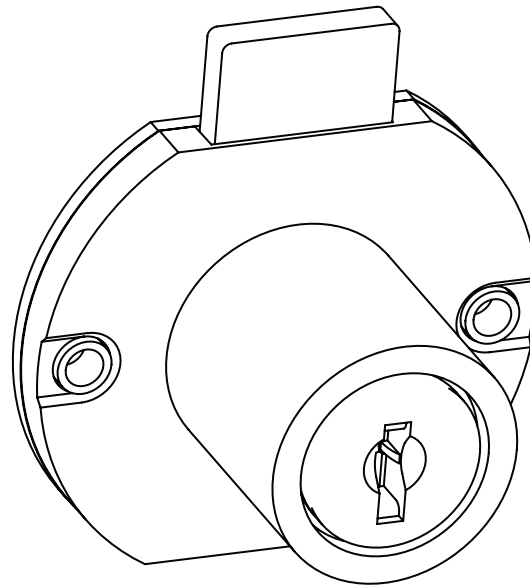

C8703/C8705 DISC TUMBLER DRAWER LOCK

LOCK	A
C8703	15/16"
C8705	1-3/16"