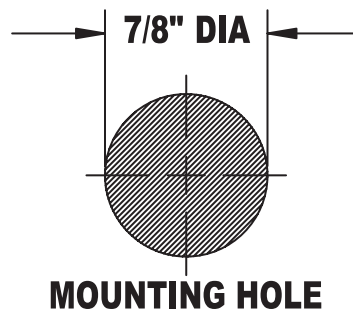

## C8703/C8705 DISC TUMBLER DRAWER LOCK

LOCK	A
C8703	.900"
C8705	1.200"