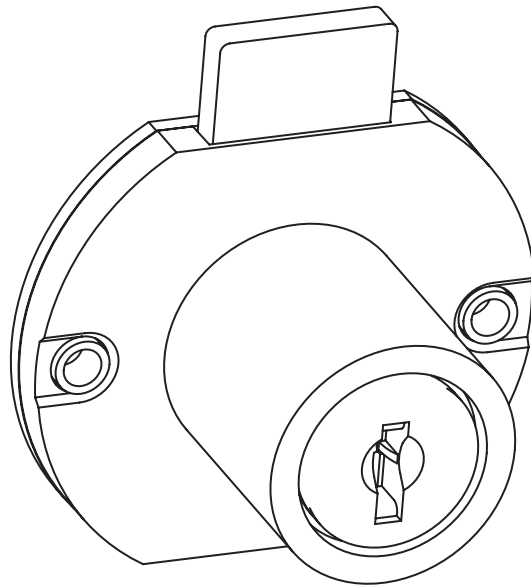

## C8703/C8705 DISC TUMBLER DRAWER LOCK

LOCK	A
C8703	.900"
C8705	1.200"