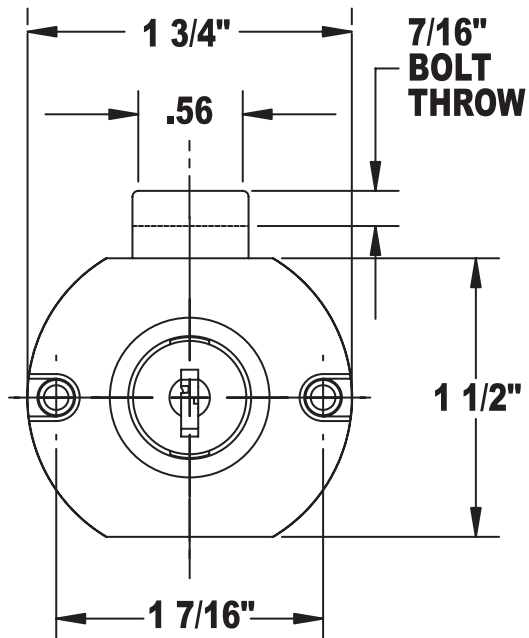

## C8703/C8705 DISC TUMBLER DRAWER LOCK

LOCK	A
C8703	.900"
C8705	1.200"