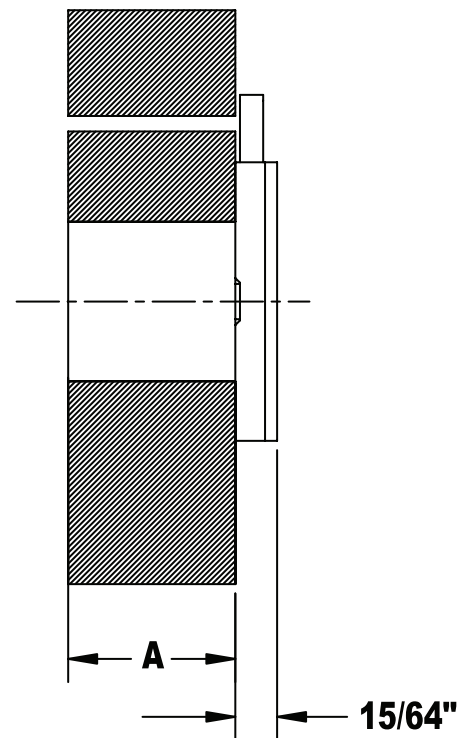

C8703/C8705 DISC TUMBLER DRAWER LOCK

LOCK	A
C8703	15/16"
C8705	1-3/16"