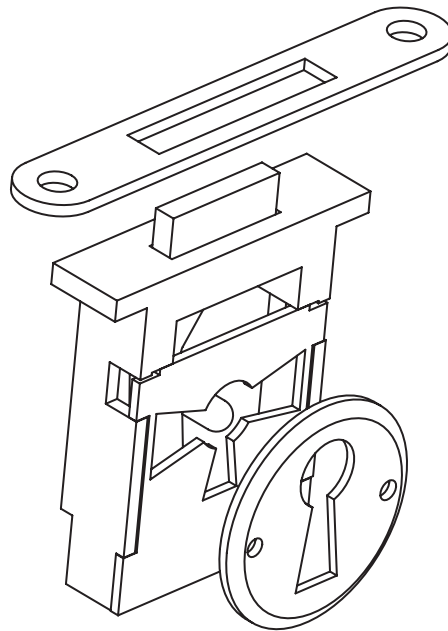

## C8207 FURNITURE LOCK

PART NO.	INSTALLATION	BOLT TYPE	BOLT TRAVEL	CASE QUANTITY	REFERENCE #	KEY BLANK
C8207-3	RH DOOR, DRAWER, FULL MORTISE	DEAD	3/16"	25	N0-0274-001	D8890