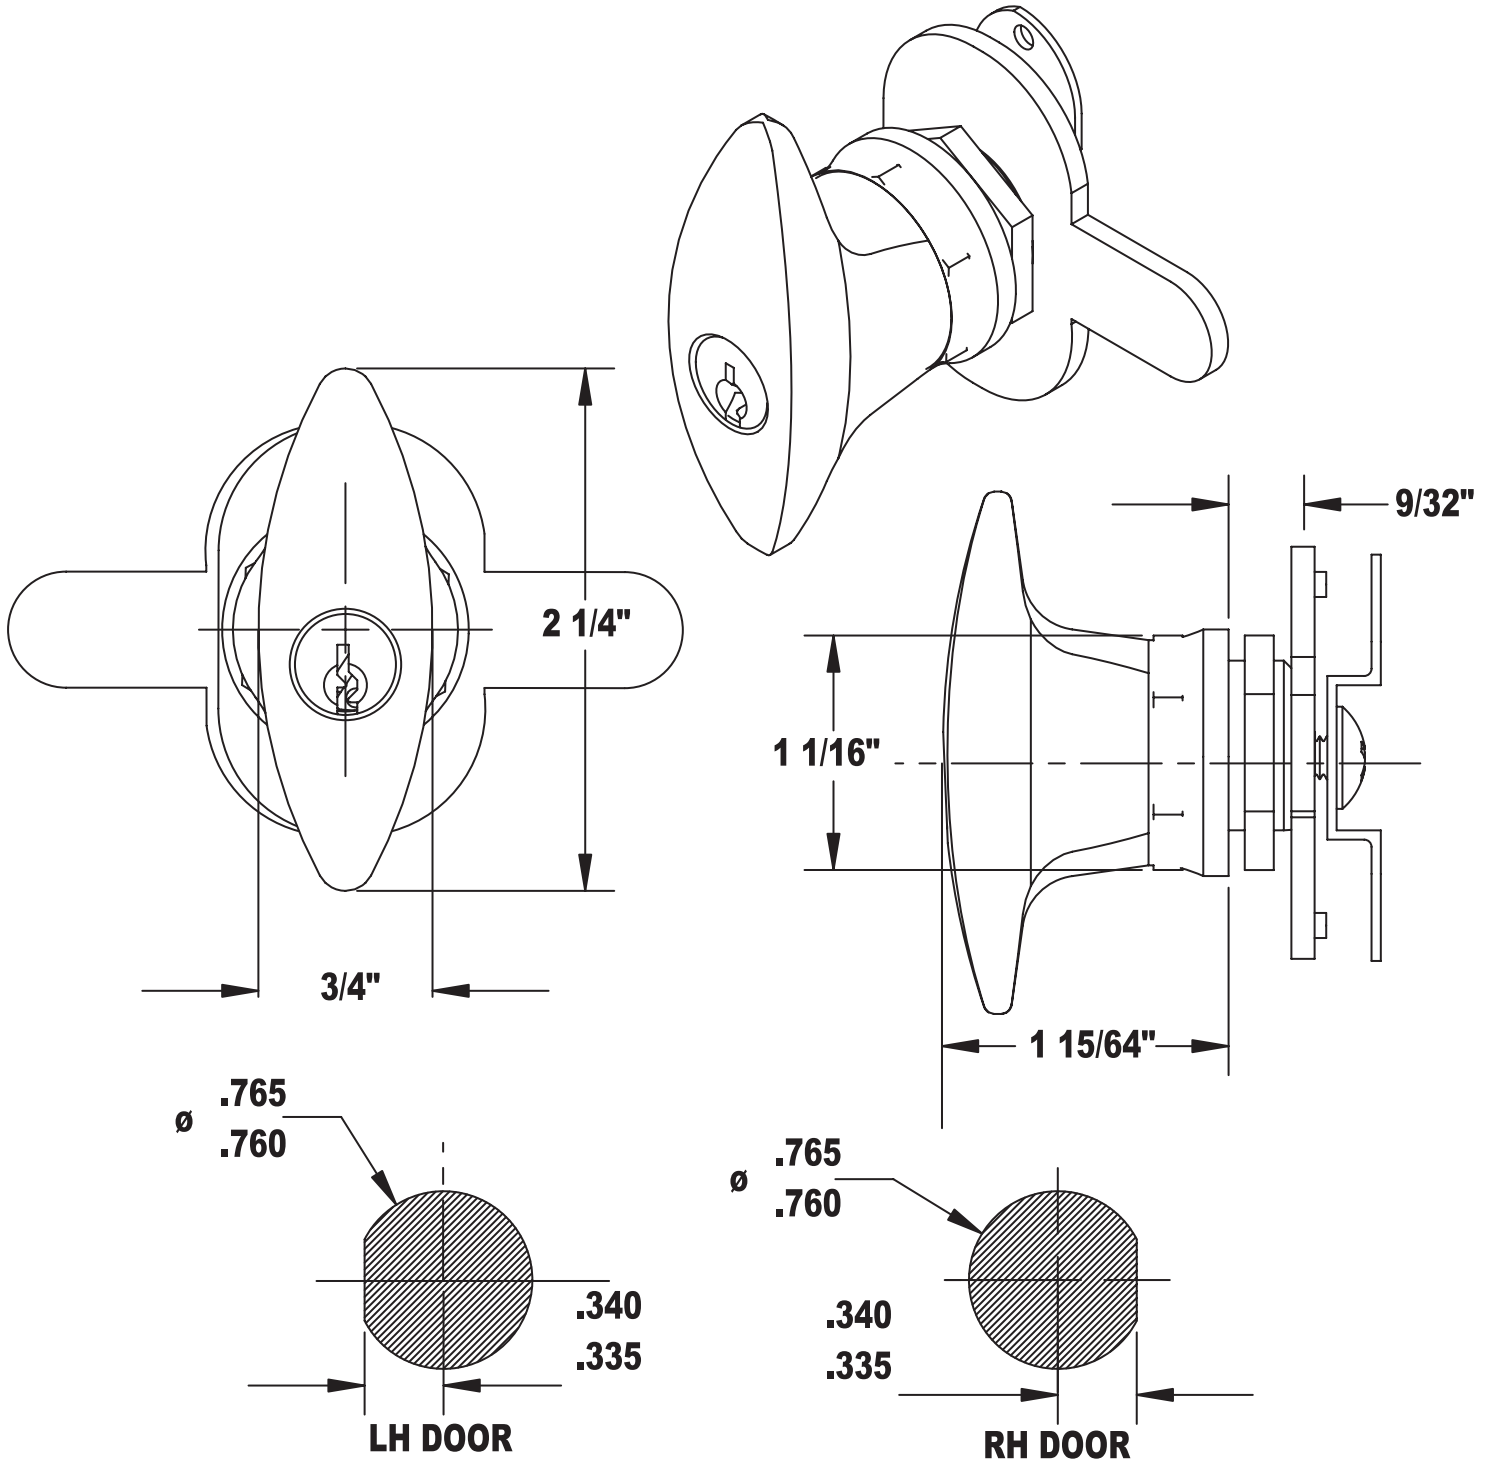

C8154/C8155 PIN TUMBLER KNOB LOCK

MOUNTING HOLES