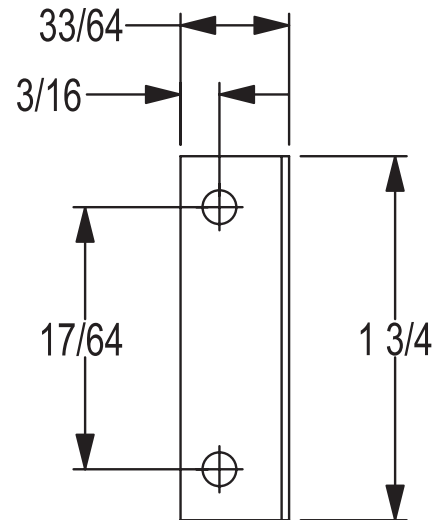

C8139 DOOR LOCK

- 4 PIN TUMBLER
- BRASS CYLINDER
- 3/4" CYLINDER LENGTH

CYLINDER MOUNTING HOLE

DRILL 1/16 INCH DIAMETER PILOT HOLES
FOR MOUNTING SCREWS

MORTISE SELVEDGE
FOR STRIKE