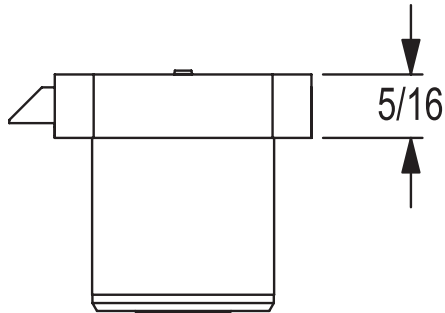

C8139 DOOR LOCK

- 4 PIN TUMBLER
- BRASS CYLINDER
- 3/4" CYLINDER LENGTH

CYLINDER MOUNTING HOLE

DRILL 1/16 INCH DIAMETER PILOT HOLES
FOR MOUNTING SCREWS

MORTISE SELVEDGE
FOR STRIKE