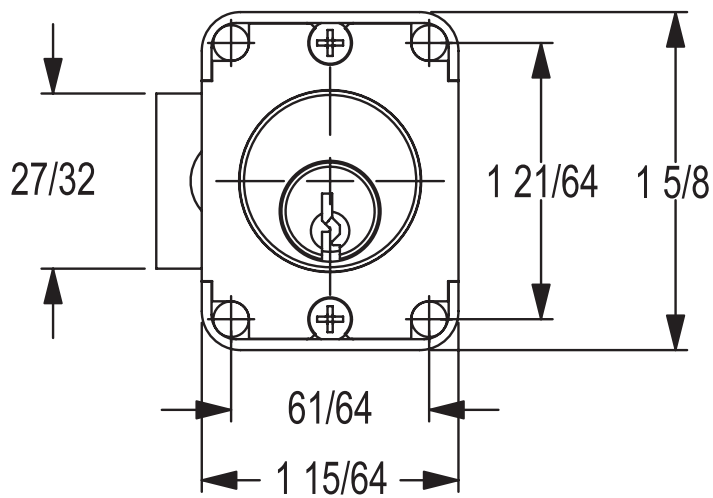

C8139 DOOR LOCK

- 4 PIN TUMBLER
- BRASS CYLINDER
- 3/4" CYLINDER LENGTH

CYLINDER MOUNTING HOLE

DRILL 1/16 INCH DIAMETER PILOT HOLES
FOR MOUNTING SCREWS

MORTISE SELVEDGE
FOR STRIKE