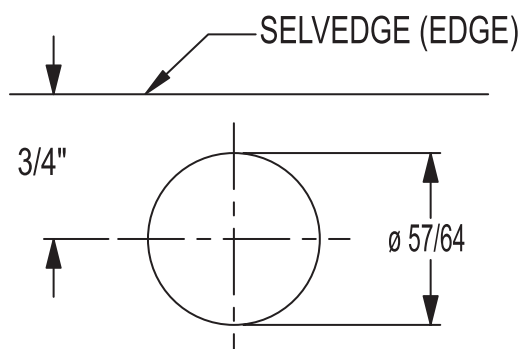

C8139 DOOR LOCK

- 4 PIN TUMBLER
- BRASS CYLINDER
- 3/4" CYLINDER LENGTH

CYLINDER MOUNTING HOLE

DRILL 1/16 INCH DIAMETER PILOT HOLES
FOR MOUNTING SCREWS

MORTISE SELVEDGE
FOR STRIKE