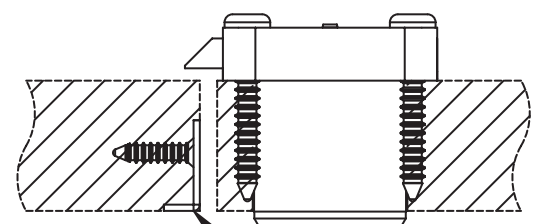

C8139 DOOR LOCK

- 4 PIN TUMBLER
- BRASS CYLINDER
- 3/4" CYLINDER LENGTH

CYLINDER MOUNTING HOLE

DRILL 1/16 INCH DIAMETER PILOT HOLES
FOR MOUNTING SCREWS

MORTISE SELVEDGE
FOR STRIKE