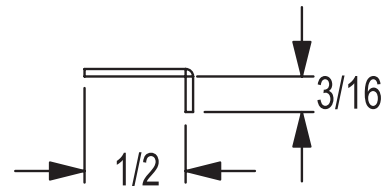

C8139 DOOR LOCK

- 4 PIN TUMBLER
- BRASS CYLINDER
- 3/4" CYLINDER LENGTH

CYLINDER MOUNTING HOLE

DRILL 1/16 INCH DIAMETER PILOT HOLES
FOR MOUNTING SCREWS

MORTISE SELVEDGE
FOR STRIKE