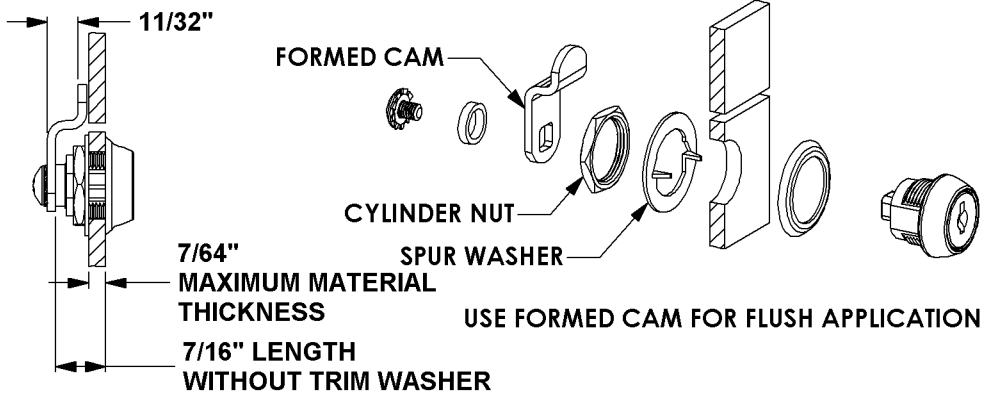

C8051 CAM LOCK

- 5 DISC TUMBLER
- 7/16" CYLINDER
- 11/32" CAM OFFSET

CYLINDER MOUNTING HOLES

NOTE: DO NOT USE SPUR WASHER WITH METAL DOOR OR DRAWER