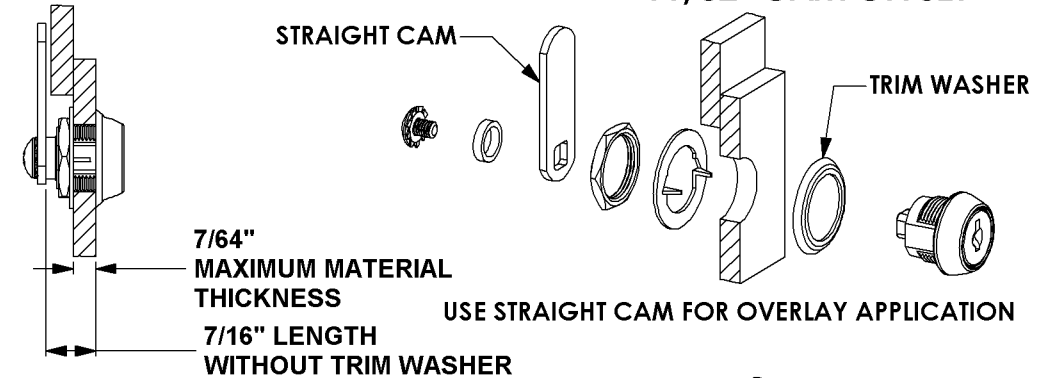

C8051 CAM LOCK

- 5 DISC TUMBLER
- 7/16" CYLINDER
- 11/32" CAM OFFSET

CYLINDER MOUNTING HOLES

NOTE: DO NOT USE SPUR WASHER WITH METAL DOOR OR DRAWER