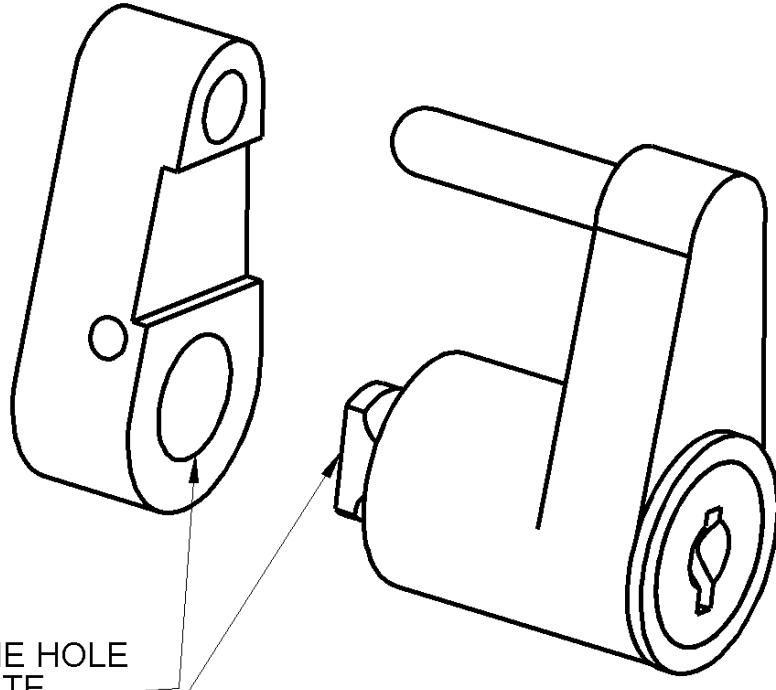

TL-37 GATE LOCK

END SNAPS ON THE HOLE
AND LOCK THE GATE

- 500 SERIES DOUBLE BITTED, 6 TUMBLERS.
- KEY RETAINING, SOLID DIE CAST CONSTRUCTION.
- USES KEY BLANK 750.
- 90° KEY ROTATION.
- KEY RETAINED IN UNLOCKED POSITION.